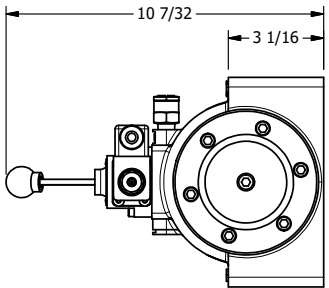

4

3

2

1

ATEX/IEC MOLDED COIL
3 METERS OF 3 WIRE CORD

1-1/2" NPTF PORTS
5-PLACES

AAA
PRODUCTS
INTERNATIONAL

**AAA PRODUCTS
INTERNATIONAL**
7114 Harry Hines Blvd
Dallas, TX 75235

1-1/2" SIDE PORT, SNGL SOL, 2 POS,
SPR RTRN, ATEX COIL,
LEVER ASSIST, LCKNG OVRD

DRAWING NO.:
DIM_ESAH12TO

THE INFORMATION CONTAINED WITHIN THIS DOCUMENT IS PROPRIETARY TO AAA PRODUCTS AND MAY NOT BE DISCLOSED WITHOUT PRIOR WRITTEN CONSENT