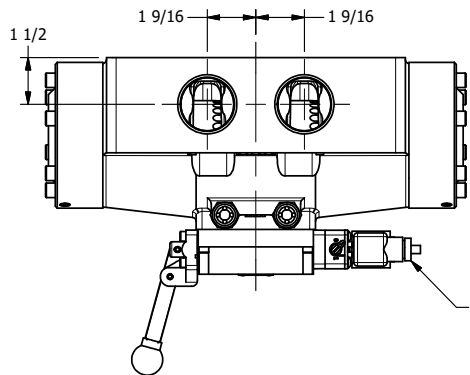

4

3

2

1

ATEX/IEC MOLDED COIL
3 METERS OF 3 WIRE CORD

1-1/2" NPTF PORTS
5-PLACES

AAA
PRODUCTS
INTERNATIONAL

**AAA PRODUCTS
INTERNATIONAL**
7114 Harry Hines Blvd
Dallas, TX 75235

1-1/2" SIDE PORT, SNGL SOL, 2 POS,
SPR RTRN, ATEX COIL,
LEVER ASSIST, LCKNG OVRD

DRAWING NO.:
DIM_ESAH12TO

THE INFORMATION CONTAINED WITHIN THIS DOCUMENT IS PROPRIETARY TO AAA PRODUCTS AND MAY NOT BE DISCLOSED WITHOUT PRIOR WRITTEN CONSENT