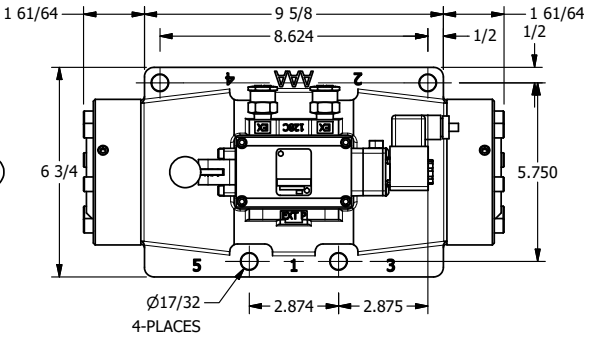

4

3

2

1

ATEX/IEC MOLDED COIL
3 METERS OF 3 WIRE CORD

1-1/2" NPTF PORTS
5-PLACES

AAA
PRODUCTS
INTERNATIONAL

**AAA PRODUCTS
INTERNATIONAL**
7114 Harry Hines Blvd
Dallas, TX 75235

1-1/2" SIDE PORT, SNGL SOL, 2 POS,
SPR RTRN, ATEX COIL,
LEVER ASSIST, LCKNG OVRD

DRAWING NO.:
DIM_ESAH12TO

THE INFORMATION CONTAINED WITHIN THIS DOCUMENT IS PROPRIETARY TO AAA PRODUCTS AND MAY NOT BE DISCLOSED WITHOUT PRIOR WRITTEN CONSENT