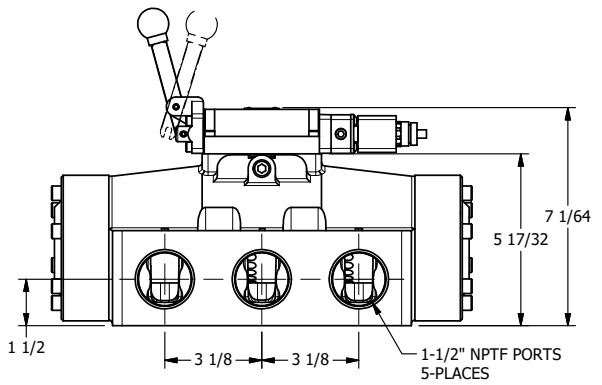

4

3

2

1

ATEX/IEC MOLDED COIL
3 METERS OF 3 WIRE CORD

1-1/2" NPTF PORTS
5-PLACES

AAA
PRODUCTS
INTERNATIONAL

**AAA PRODUCTS
INTERNATIONAL**
7114 Harry Hines Blvd
Dallas, TX 75235

1-1/2" SIDE PORT, SNGL SOL, 2 POS,
SPR RTRN, ATEX COIL,
LEVER ASSIST, LCKNG OVRD

DRAWING NO.:
DIM_ESAH12TO

THE INFORMATION CONTAINED WITHIN THIS DOCUMENT IS PROPRIETARY TO AAA PRODUCTS AND MAY NOT BE DISCLOSED WITHOUT PRIOR WRITTEN CONSENT