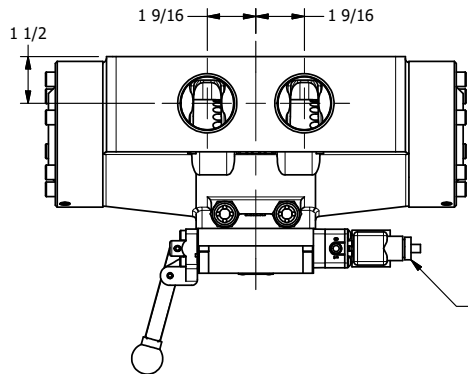

4

3

2

1

ATEX/IEC MOLDED COIL
3 METERS OF 3 WIRE CORD

AAA
PRODUCTS
INTERNATIONAL

**AAA PRODUCTS
INTERNATIONAL**
7114 Harry Hines Blvd
Dallas, TX 75235

**1-1/2" SIDE PORT, SNGL SOL, 2 POS,
SPR RTRN, ATEX COIL,
LEVER ASSIST, EXCLDR**

DRAWING NO.:
DIM_ESAH12TL

THE INFORMATION CONTAINED WITHIN THIS DOCUMENT IS PROPRIETARY TO AAA PRODUCTS AND MAY NOT BE DISCLOSED WITHOUT PRIOR WRITTEN CONSENT

4

3

2

1