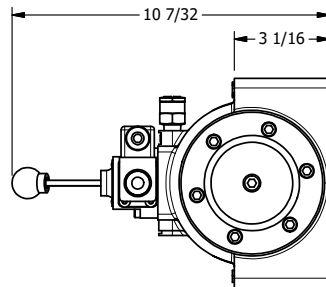

4

3

2

1

ATEX/IEC MOLDED COIL
3 METERS OF 3 WIRE CORD

AAA
PRODUCTS
INTERNATIONAL

**AAA PRODUCTS
INTERNATIONAL**
7114 Harry Hines Blvd
Dallas, TX 75235

**1-1/2" SIDE PORT, SNGL SOL, 2 POS,
SPR RTRN, ATEX COIL,
LEVER ASSIST, EXCLDR**

DRAWING NO.:
DIM_ESAH12TL

THE INFORMATION CONTAINED WITHIN THIS DOCUMENT IS PROPRIETARY TO AAA PRODUCTS AND MAY NOT BE DISCLOSED WITHOUT PRIOR WRITTEN CONSENT

4

3

2

1