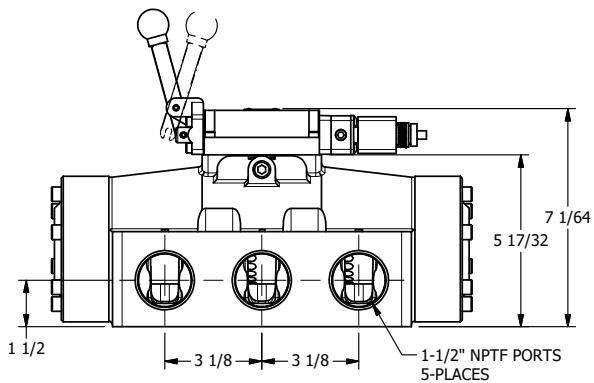

4

3

2

1

ATEX/IEC MOLDED COIL
3 METERS OF 3 WIRE CORD

AAA
PRODUCTS
INTERNATIONAL

**AAA PRODUCTS
INTERNATIONAL**
7114 Harry Hines Blvd
Dallas, TX 75235

**1-1/2" SIDE PORT, SNGL SOL, 2 POS,
SPR RTRN, ATEX COIL,
LEVER ASSIST, EXCLDR**

DRAWING NO.:
DIM_ESAH12TL

THE INFORMATION CONTAINED WITHIN THIS DOCUMENT IS PROPRIETARY TO AAA PRODUCTS AND MAY NOT BE DISCLOSED WITHOUT PRIOR WRITTEN CONSENT

4

3

2

1