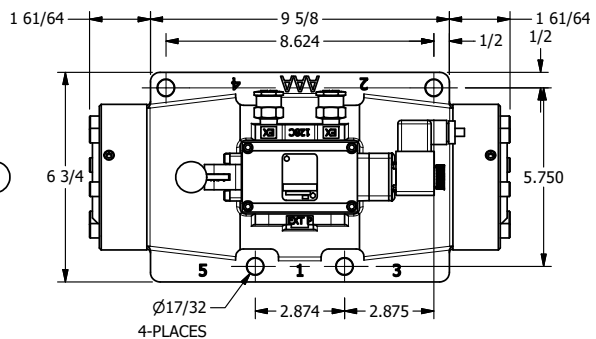

4

3

2

1

ATEX/IEC MOLDED COIL
3 METERS OF 3 WIRE CORD

AAA
PRODUCTS
INTERNATIONAL

**AAA PRODUCTS
INTERNATIONAL**
7114 Harry Hines Blvd
Dallas, TX 75235

**1-1/2" SIDE PORT, SNGL SOL, 2 POS,
SPR RTRN, ATEX COIL,
LEVER ASSIST, EXCLDR**

DRAWING NO.:
DIM_ESAH12TL

THE INFORMATION CONTAINED WITHIN THIS DOCUMENT IS PROPRIETARY TO AAA PRODUCTS AND MAY NOT BE DISCLOSED WITHOUT PRIOR WRITTEN CONSENT

4

3

2

1