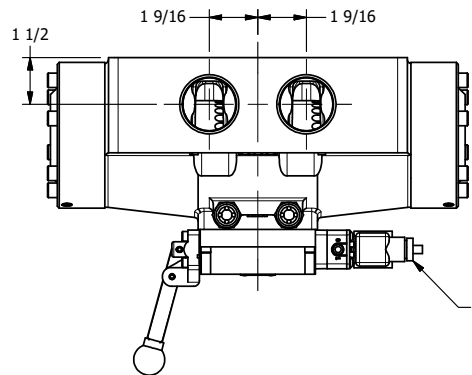

4

3

2

1

**AAA**  
PRODUCTS  
INTERNATIONAL

**AAA PRODUCTS  
INTERNATIONAL**  
7114 Harry Hines Blvd  
Dallas, TX 75235

**1-1/2" SIDE PORT, SNGL SOL, 2 POS,  
SPR RTRN, ATEX COIL,  
LEVER ASSIST, SIDE VENT**

DRAWING NO.:  
**DIM\_ESAH12TC**

THE INFORMATION CONTAINED WITHIN THIS DOCUMENT IS PROPRIETARY TO AAA PRODUCTS AND MAY NOT BE DISCLOSED WITHOUT PRIOR WRITTEN CONSENT

4

3

2

1

B

B