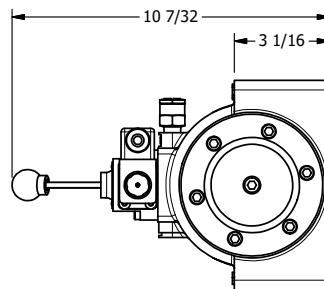

4

3

2

1

**AAA**  
PRODUCTS  
INTERNATIONAL

**AAA PRODUCTS  
INTERNATIONAL**  
7114 Harry Hines Blvd  
Dallas, TX 75235

**1-1/2" SIDE PORT, SNGL SOL, 2 POS,  
SPR RTRN, ATEX COIL,  
LEVER ASSIST, SIDE VENT**

DRAWING NO.:  
**DIM\_ESAH12TC**

THE INFORMATION CONTAINED WITHIN THIS DOCUMENT IS PROPRIETARY TO AAA PRODUCTS AND MAY NOT BE DISCLOSED WITHOUT PRIOR WRITTEN CONSENT

4

3

2

1

B

B