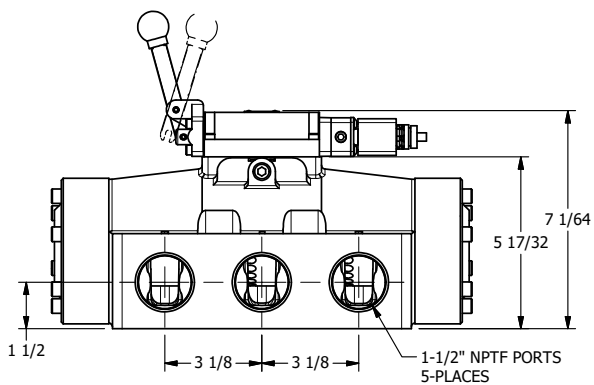

4

3

2

1

**AAA**  
PRODUCTS  
INTERNATIONAL

**AAA PRODUCTS  
INTERNATIONAL**  
7114 Harry Hines Blvd  
Dallas, TX 75235

**1-1/2" SIDE PORT, SNGL SOL, 2 POS,  
SPR RTRN, ATEX COIL,  
LEVER ASSIST, SIDE VENT**

DRAWING NO.:  
**DIM\_ESAH12TC**

THE INFORMATION CONTAINED WITHIN THIS DOCUMENT IS PROPRIETARY TO AAA PRODUCTS AND MAY NOT BE DISCLOSED WITHOUT PRIOR WRITTEN CONSENT

4

3

2

1

B

B