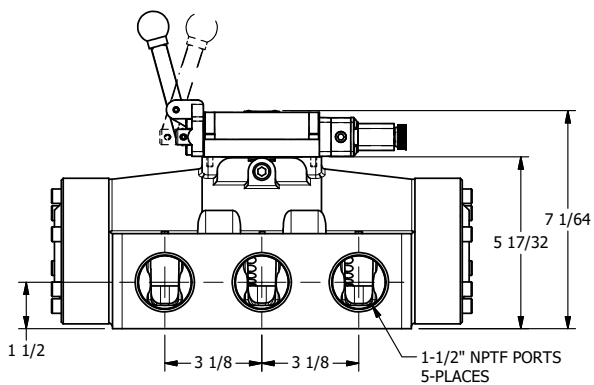

4

3

2

1

AAA
PRODUCTS
INTERNATIONAL

**AAA PRODUCTS
INTERNATIONAL**
7114 Harry Hines Blvd
Dallas, TX 75235

**1-1/2" SIDE PORT, SNGL SOL, 2 POS,
SPR RTRN, FLYING LEAD,
LEVER ASST, EXCLDR, SIDE VENT**

DRAWING NO.:
DIM_ESAH12MOL