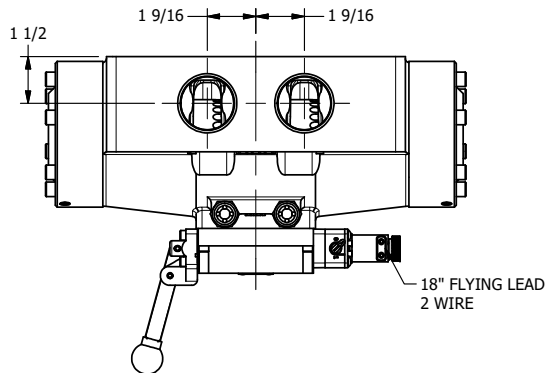

4

3

2

1

AAA
PRODUCTS
INTERNATIONAL

**AAA PRODUCTS
INTERNATIONAL**
7114 Harry Hines Blvd
Dallas, TX 75235

**1-1/2" SIDE PORT, SNGL SOL, 2 POS,
SPR RTRN, FLYING LEAD,
LEVER ASST, EXCLDR, SIDE VENT**

DRAWING NO.:
DIM_ESAH12MOL