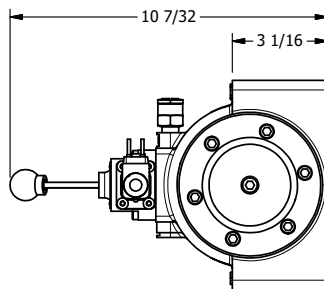

4

3

2

1

AAA
PRODUCTS
INTERNATIONAL

**AAA PRODUCTS
INTERNATIONAL**
7114 Harry Hines Blvd
Dallas, TX 75235

**1-1/2" SIDE PORT, SNGL SOL, 2 POS,
SPR RTRN, FLYING LEAD,
LEVER ASST, EXCLDR, SIDE VENT**

DRAWING NO.:
DIM_ESAH12MOL