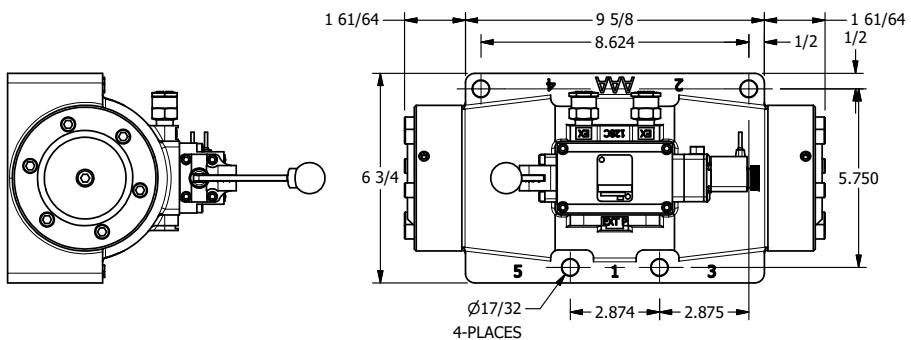

4

3

2

1

AAA
PRODUCTS
INTERNATIONAL

**AAA PRODUCTS
INTERNATIONAL**
7114 Harry Hines Blvd
Dallas, TX 75235

**1-1/2" SIDE PORT, SNGL SOL, 2 POS,
SPR RTRN, FLYING LEAD,
LEVER ASST, EXCLDR, SIDE VENT**

DRAWING NO.:
DIM_ESAH12MOL