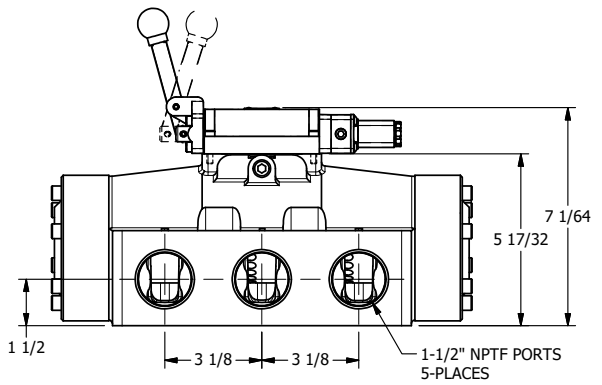

4

3

2

1

AAA
PRODUCTS
INTERNATIONAL

**AAA PRODUCTS
INTERNATIONAL**
7114 Harry Hines Blvd
Dallas, TX 75235

**1-1/2" SIDE PORT, SNGL SOL, 2 POS,
SPR RTRN, FLYING LEAD,
LEVER ASSIST, LCKNG OVRD**

DRAWING NO.:
DIM_ESAH12MO