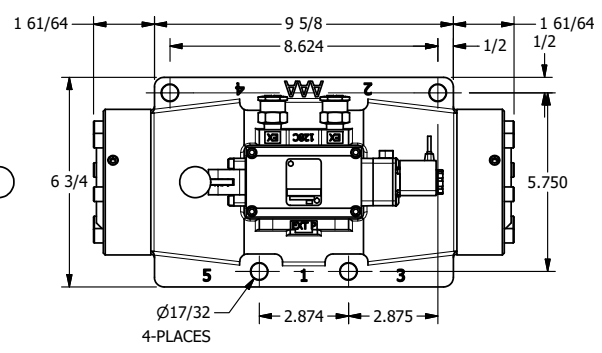

4

3

2

1

AAA
PRODUCTS
INTERNATIONAL

**AAA PRODUCTS
INTERNATIONAL**
7114 Harry Hines Blvd
Dallas, TX 75235

**1-1/2" SIDE PORT, SNGL SOL, 2 POS,
SPR RTRN, FLYING LEAD,
LEVER ASSIST, LCKNG OVRD**

DRAWING NO.:
DIM_ESAH12MO