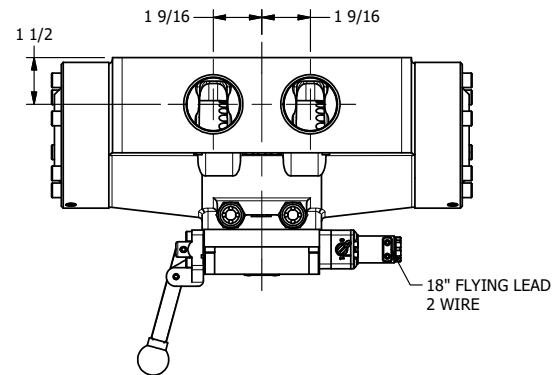

4

3

2

1

AAA
PRODUCTS
INTERNATIONAL

**AAA PRODUCTS
INTERNATIONAL**
7114 Harry Hines Blvd
Dallas, TX 75235

**1-1/2" SIDE PORT, SNGL SOL, 2 POS,
SPR RTRN, FLYING LEAD,
LEVER ASSIST, LCKNG OVRD**

DRAWING NO.:
DIM_ESAH12MO