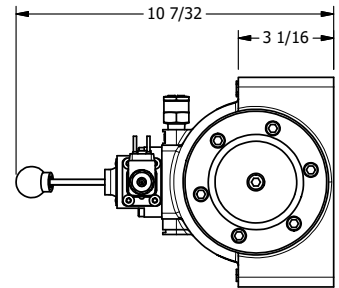

4

3

2

1

AAA
PRODUCTS
INTERNATIONAL

**AAA PRODUCTS
INTERNATIONAL**
7114 Harry Hines Blvd
Dallas, TX 75235

**1-1/2" SIDE PORT, SNGL SOL, 2 POS,
SPR RTRN, FLYING LEAD,
LEVER ASSIST, LCKNG OVRD**

DRAWING NO.:
DIM_ESAH12MO