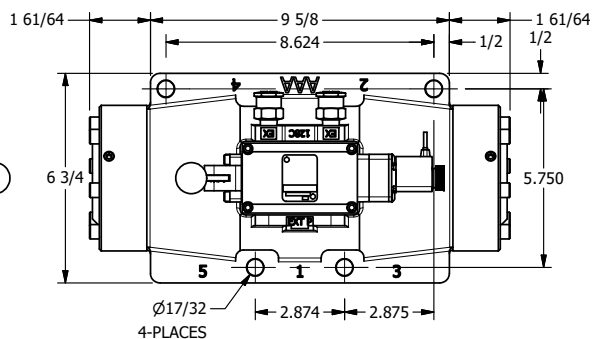

4

3

2

1

AAA
PRODUCTS
INTERNATIONAL

**AAA PRODUCTS
INTERNATIONAL**
7114 Harry Hines Blvd
Dallas, TX 75235

**1-1/2" SIDE PORT, SNGL SOL, 2 POS,
SPR RTRN, FLYING LEAD,
LEVER ASSIST, EXCLDR**

DRAWING NO.:
DIM_ESAH12ML