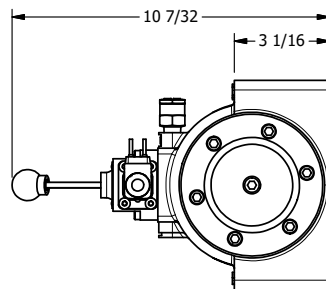

4

3

2

1

AAA
PRODUCTS
INTERNATIONAL

**AAA PRODUCTS
INTERNATIONAL**
7114 Harry Hines Blvd
Dallas, TX 75235

**1-1/2" SIDE PORT, SNGL SOL, 2 POS,
SPR RTRN, FLYING LEAD,
LEVER ASSIST, EXCLDR**

DRAWING NO.:
DIM_ESAH12ML