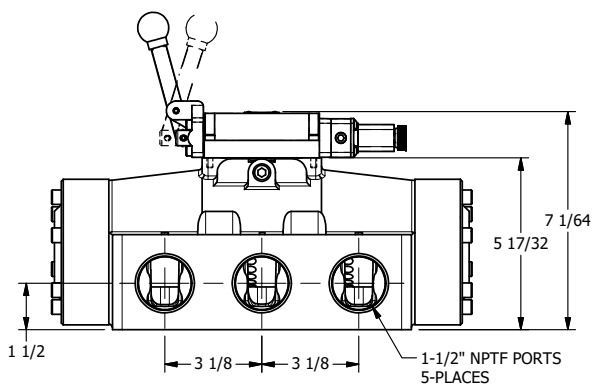

4

3

2

1

AAA
PRODUCTS
INTERNATIONAL

**AAA PRODUCTS
INTERNATIONAL**
7114 Harry Hines Blvd
Dallas, TX 75235

**1-1/2" SIDE PORT, SNGL SOL, 2 POS,
SPR RTRN, FLYING LEAD,
LEVER ASSIST, EXCLDR**

DRAWING NO.:
DIM_ESAH12ML