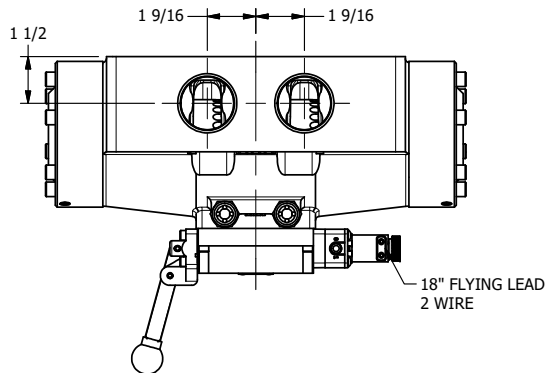

4

3

2

1

AAA
PRODUCTS
INTERNATIONAL

**AAA PRODUCTS
INTERNATIONAL**
7114 Harry Hines Blvd
Dallas, TX 75235

**1-1/2" SIDE PORT, SNGL SOL, 2 POS,
SPR RTRN, FLYING LEAD,
LEVER ASSIST, EXCLDR**

DRAWING NO.:
DIM_ESAH12ML