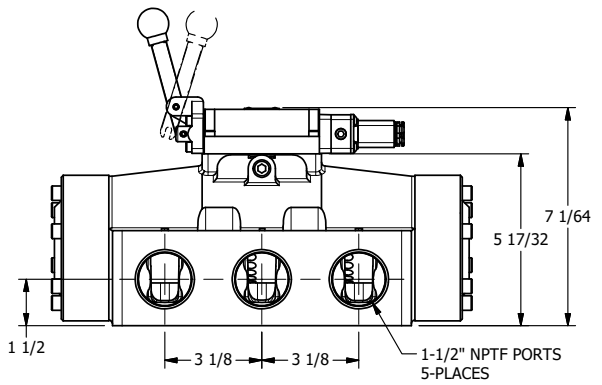

4

3

2

1

AAA
PRODUCTS
INTERNATIONAL

**AAA PRODUCTS
INTERNATIONAL**
7114 Harry Hines Blvd
Dallas, TX 75235

**1-1/2" SIDE PORT, SNGL SOL, 2 POS,
SPR RTRN, FLYING LEAD,
LEVER ASSIST, SIDE VENT**

DRAWING NO.:
DIM_ESAH12MC