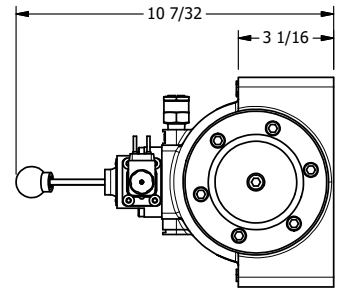

4

3

2

1

AAA
PRODUCTS
INTERNATIONAL

**AAA PRODUCTS
INTERNATIONAL**
7114 Harry Hines Blvd
Dallas, TX 75235

**1-1/2" SIDE PORT, SNGL SOL, 2 POS,
SPR RTRN, FLYING LEAD,
LEVER ASSIST, SIDE VENT**

DRAWING NO.:
DIM_ESAH12MC