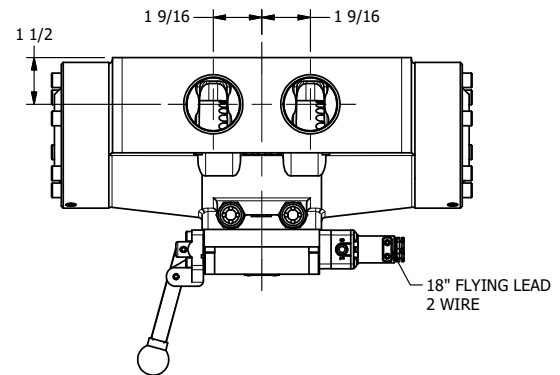

4

3

2

1

AAA
PRODUCTS
INTERNATIONAL

**AAA PRODUCTS
INTERNATIONAL**
7114 Harry Hines Blvd
Dallas, TX 75235

**1-1/2" SIDE PORT, SNGL SOL, 2 POS,
SPR RTRN, FLYING LEAD,
LEVER ASSIST, SIDE VENT**

DRAWING NO.:
DIM_ESAH12MC