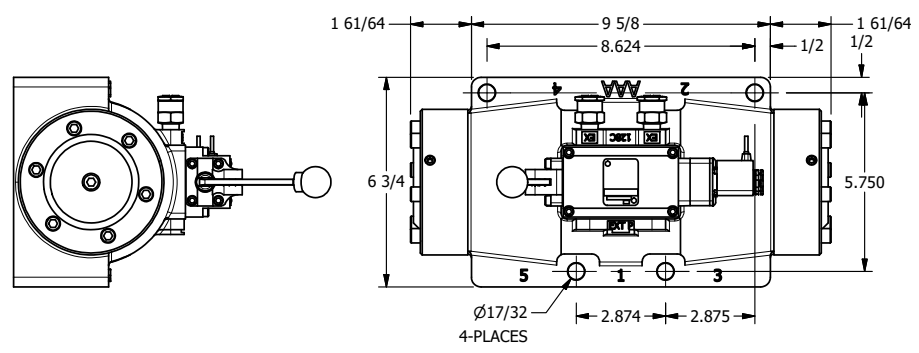

4

3

2

1

AAA
PRODUCTS
INTERNATIONAL

**AAA PRODUCTS
INTERNATIONAL**
7114 Harry Hines Blvd
Dallas, TX 75235

**1-1/2" SIDE PORT, SNGL SOL, 2 POS,
SPR RTRN, FLYING LEAD,
LEVER ASSIST, SIDE VENT**

DRAWING NO.:
DIM_ESAH12MC