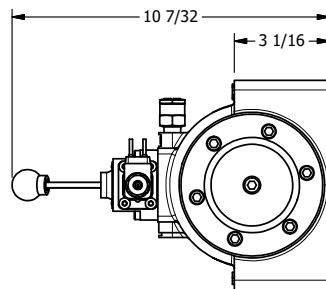

4

3

2

1

AAA
PRODUCTS
INTERNATIONAL

**AAA PRODUCTS
INTERNATIONAL**
7114 Harry Hines Blvd
Dallas, TX 75235

TITLE: 1-1/2" SIDE PORT, SNGL SOL, 2 POS,
SPR RTRN, FLYING LEAD,
LEVER ASSIST

DRAWING NO.:
DIM_ESAH12M