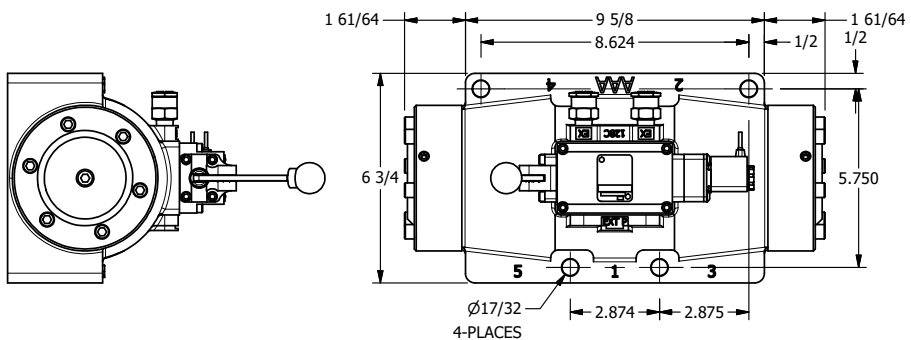

4

3

2

1

AAA
PRODUCTS
INTERNATIONAL

**AAA PRODUCTS
INTERNATIONAL**
7114 Harry Hines Blvd
Dallas, TX 75235

TITLE: 1-1/2" SIDE PORT, SNGL SOL, 2 POS,
SPR RTRN, FLYING LEAD,
LEVER ASSIST

DRAWING NO.:
DIM_ESAH12M