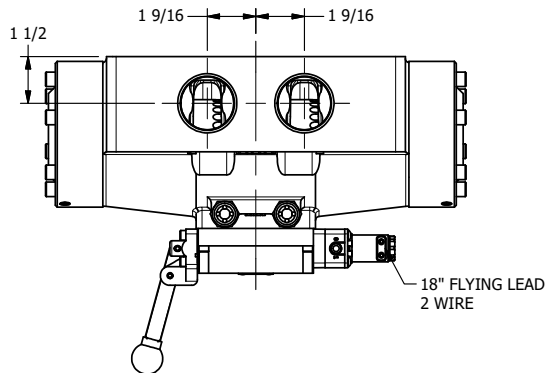

4

3

2

1

AAA
PRODUCTS
INTERNATIONAL

**AAA PRODUCTS
INTERNATIONAL**
7114 Harry Hines Blvd
Dallas, TX 75235

TITLE: 1-1/2" SIDE PORT, SNGL SOL, 2 POS,
SPR RTRN, FLYING LEAD,
LEVER ASSIST

DRAWING NO.:
DIM_ESAH12M