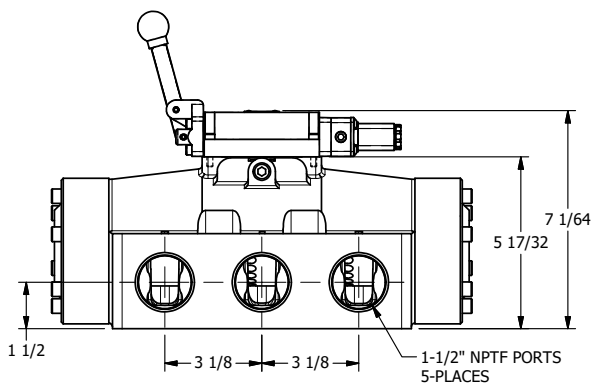

4

3

2

1

AAA
PRODUCTS
INTERNATIONAL

**AAA PRODUCTS
INTERNATIONAL**
7114 Harry Hines Blvd
Dallas, TX 75235

TITLE: 1-1/2" SIDE PORT, SNGL SOL, 2 POS,
SPR RTRN, FLYING LEAD,
LEVER ASSIST

DRAWING NO.:
DIM_ESAH12M