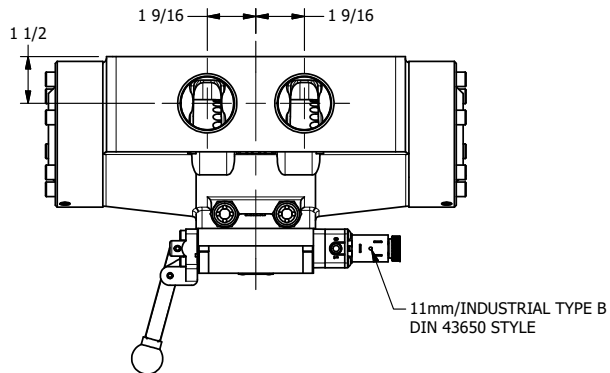

4

3

2

1

AAA
PRODUCTS
INTERNATIONAL

**AAA PRODUCTS
INTERNATIONAL**
7114 Harry Hines Blvd
Dallas, TX 75235

TITLE: 1/2" SIDE PORT, SNGL SOL, 2 POS,
SPR RTRN,
LEVER ASSIST, EXCLDR

DRAWING NO.:
DIM_ESAH12L