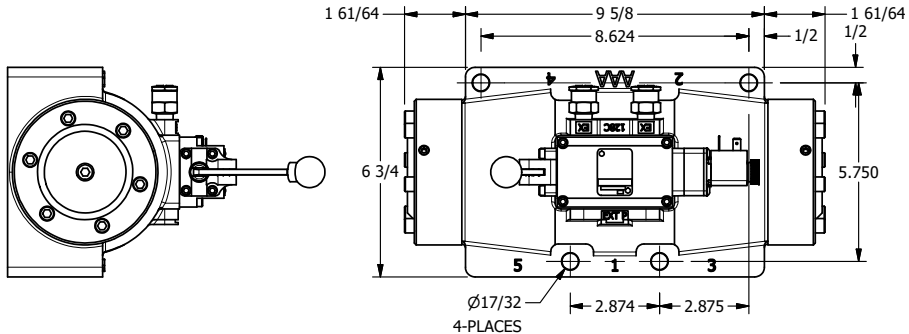

4

3

2

1

AAA
PRODUCTS
INTERNATIONAL

**AAA PRODUCTS
INTERNATIONAL**
7114 Harry Hines Blvd
Dallas, TX 75235

TITLE: 1/2" SIDE PORT, SNGL SOL, 2 POS,
SPR RTRN,
LEVER ASSIST, EXCLDR

DRAWING NO.:
DIM_ESAH12L