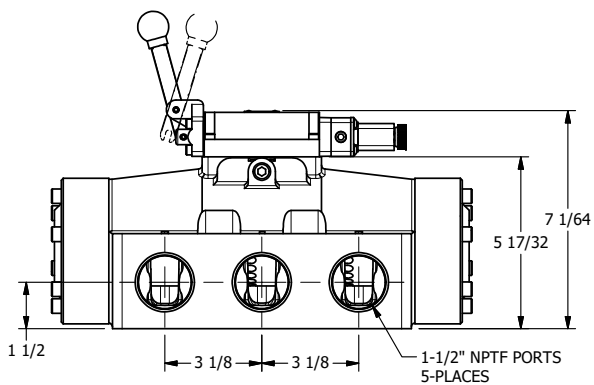

4

3

2

1

AAA
PRODUCTS
INTERNATIONAL

**AAA PRODUCTS
INTERNATIONAL**
7114 Harry Hines Blvd
Dallas, TX 75235

TITLE: 1/2" SIDE PORT, SNGL SOL, 2 POS,
SPR RTRN,
LEVER ASSIST, EXCLDR

DRAWING NO.:
DIM_ESAH12L