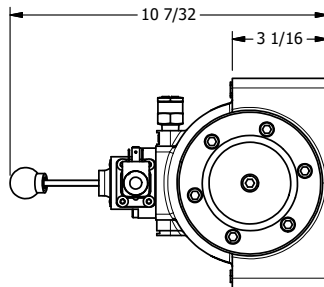

4

3

2

1

AAA
PRODUCTS
INTERNATIONAL

**AAA PRODUCTS
INTERNATIONAL**
7114 Harry Hines Blvd
Dallas, TX 75235

TITLE: 1/2" SIDE PORT, SNGL SOL, 2 POS,
SPR RTRN,
LEVER ASSIST, EXCLDR

DRAWING NO.:
DIM_ESAH12L