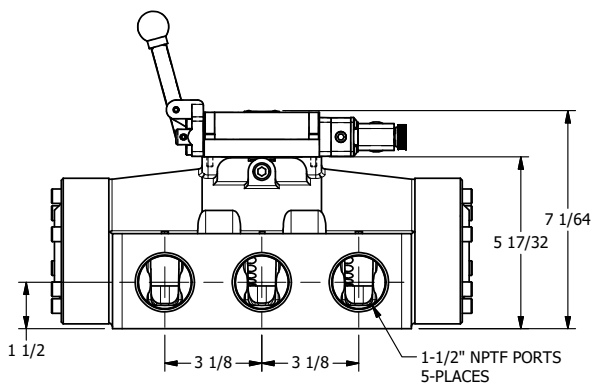

4

3

2

1

**AAA**  
PRODUCTS  
INTERNATIONAL

**AAA PRODUCTS  
INTERNATIONAL**  
7114 Harry Hines Blvd  
Dallas, TX 75235

**1-1/2" SIDE PORT, SNGL SOL, 2 POS,  
SPR RTRN, MOLD-OVER, 120/60,  
LEVER ASST, EXCLDR, SIDE VENT**

DRAWING NO.:  
**DIM\_ESAH12JOL**

THE INFORMATION CONTAINED WITHIN THIS DOCUMENT IS PROPRIETARY TO AAA PRODUCTS AND MAY NOT BE DISCLOSED WITHOUT PRIOR WRITTEN CONSENT

4

3

2

1