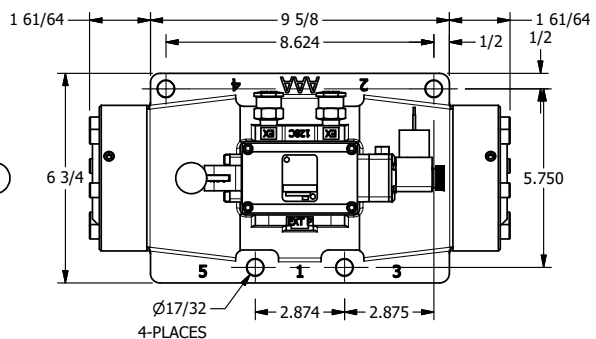

4

3

2

1

**AAA**  
PRODUCTS  
INTERNATIONAL

**AAA PRODUCTS  
INTERNATIONAL**  
7114 Harry Hines Blvd  
Dallas, TX 75235

**1-1/2" SIDE PORT, SNGL SOL, 2 POS,  
SPR RTRN, MOLD-OVER, 120/60,  
LEVER ASST, EXCLDR, SIDE VENT**

DRAWING NO.:  
**DIM\_ESAH12JOL**

THE INFORMATION CONTAINED WITHIN THIS DOCUMENT IS PROPRIETARY TO AAA PRODUCTS AND MAY NOT BE DISCLOSED WITHOUT PRIOR WRITTEN CONSENT

4

3

2

1