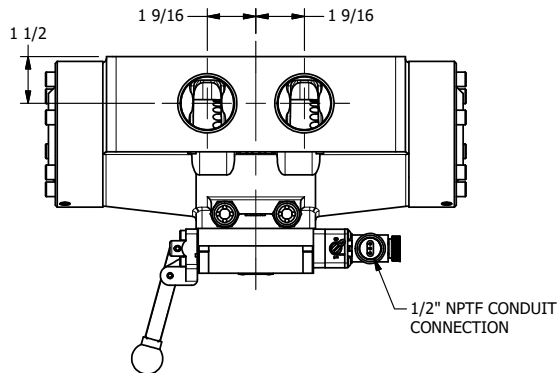

4

3

2

1

**AAA**  
PRODUCTS  
INTERNATIONAL

**AAA PRODUCTS  
INTERNATIONAL**  
7114 Harry Hines Blvd  
Dallas, TX 75235

**1-1/2" SIDE PORT, SNGL SOL, 2 POS,  
SPR RTRN, MOLD-OVER, 120/60,  
LEVER ASST, EXCLDR, SIDE VENT**

DRAWING NO.:  
**DIM\_ESAH12JOL**

THE INFORMATION CONTAINED WITHIN THIS DOCUMENT IS PROPRIETARY TO AAA PRODUCTS AND MAY NOT BE DISCLOSED WITHOUT PRIOR WRITTEN CONSENT

4

3

2

1