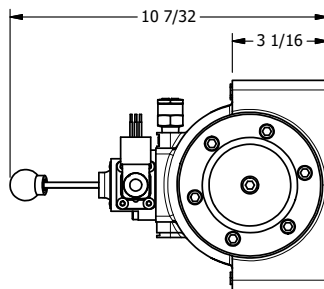

4

3

2

1

**AAA**  
PRODUCTS  
INTERNATIONAL

**AAA PRODUCTS  
INTERNATIONAL**  
7114 Harry Hines Blvd  
Dallas, TX 75235

**1-1/2" SIDE PORT, SNGL SOL, 2 POS,  
SPR RTRN, MOLD-OVER, 120/60,  
LEVER ASST, EXCLDR, SIDE VENT**

DRAWING NO.:  
**DIM\_ESAH12JOL**

THE INFORMATION CONTAINED WITHIN THIS DOCUMENT IS PROPRIETARY TO AAA PRODUCTS AND MAY NOT BE DISCLOSED WITHOUT PRIOR WRITTEN CONSENT

4

3

2

1