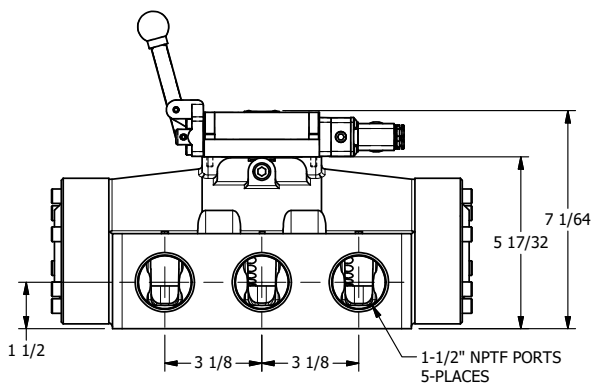

4

3

2

1

AAA
PRODUCTS
INTERNATIONAL

**AAA PRODUCTS
INTERNATIONAL**
7114 Harry Hines Blvd
Dallas, TX 75235

**1-1/2" SIDE PORT, SNGL SOL, 2 POS,
SPR RTRN, MOLD-OVER, 120/60,
LEVER ASST, LCKNG OVRD, SIDE VENT**

DRAWING NO.:
DIM_ESAH12JOC

THE INFORMATION CONTAINED WITHIN THIS DOCUMENT IS PROPRIETARY TO AAA PRODUCTS AND MAY NOT BE DISCLOSED WITHOUT PRIOR WRITTEN CONSENT

4

3

2

1

B

B