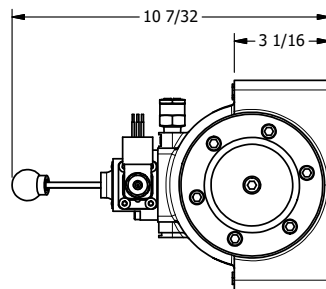

4

3

2

1

**AAA**  
PRODUCTS  
INTERNATIONAL

**AAA PRODUCTS  
INTERNATIONAL**  
7114 Harry Hines Blvd  
Dallas, TX 75235

**1-1/2" SIDE PORT, SNGL SOL, 2 POS,  
SPR RTRN, MOLD-OVER, 120/60,  
LEVER ASSIST, LCKNG OVRD**

DRAWING NO.:  
**DIM\_ESAH12JO**

THE INFORMATION CONTAINED WITHIN THIS DOCUMENT IS PROPRIETARY TO AAA PRODUCTS AND MAY NOT BE DISCLOSED WITHOUT PRIOR WRITTEN CONSENT

4

3

2

1

B

B