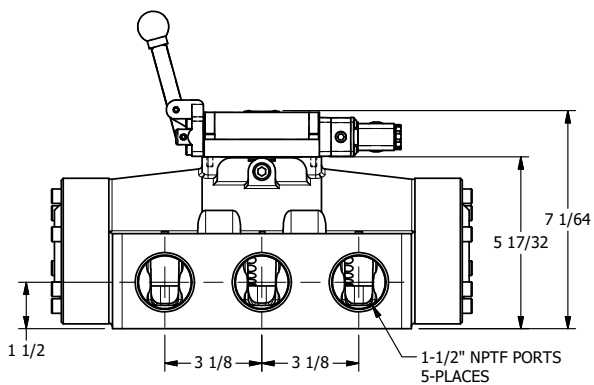

4

3

2

1

**AAA**  
PRODUCTS  
INTERNATIONAL

**AAA PRODUCTS  
INTERNATIONAL**  
7114 Harry Hines Blvd  
Dallas, TX 75235

**1-1/2" SIDE PORT, SNGL SOL, 2 POS,  
SPR RTRN, MOLD-OVER, 120/60,  
LEVER ASSIST, LCKNG OVRD**

DRAWING NO.:  
**DIM\_ESAH12JO**

THE INFORMATION CONTAINED WITHIN THIS DOCUMENT IS PROPRIETARY TO AAA PRODUCTS AND MAY NOT BE DISCLOSED WITHOUT PRIOR WRITTEN CONSENT

4

3

2

1

B

B