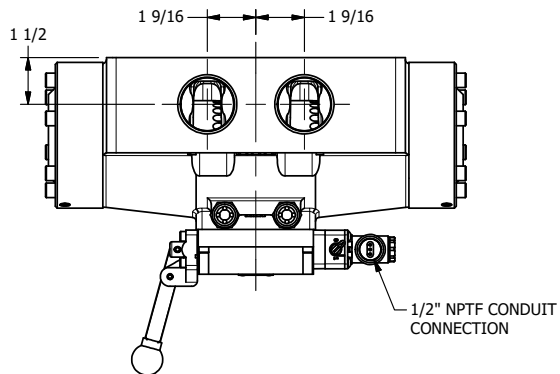

4

3

2

1

**AAA**  
PRODUCTS  
INTERNATIONAL

**AAA PRODUCTS  
INTERNATIONAL**  
7114 Harry Hines Blvd  
Dallas, TX 75235

**1-1/2" SIDE PORT, SNGL SOL, 2 POS,  
SPR RTRN, MOLD-OVER, 120/60,  
LEVER ASSIST, LCKNG OVRD**

DRAWING NO.:  
**DIM\_ESAH12JO**

THE INFORMATION CONTAINED WITHIN THIS DOCUMENT IS PROPRIETARY TO AAA PRODUCTS AND MAY NOT BE DISCLOSED WITHOUT PRIOR WRITTEN CONSENT

4

3

2

1

B

B