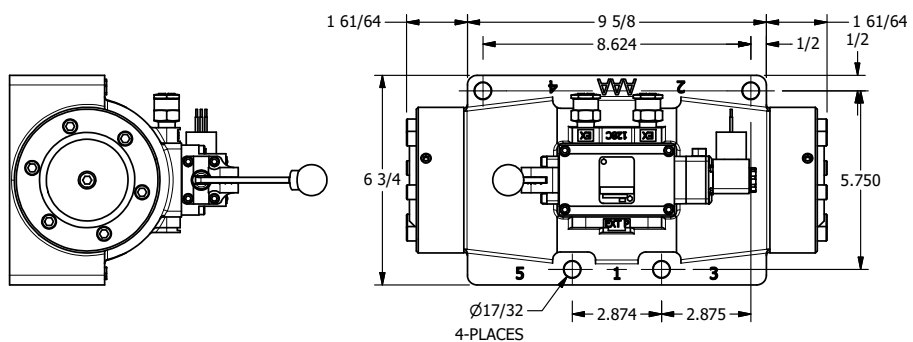

4

3

2

1

**AAA**  
PRODUCTS  
INTERNATIONAL

**AAA PRODUCTS  
INTERNATIONAL**  
7114 Harry Hines Blvd  
Dallas, TX 75235

**1-1/2" SIDE PORT, SNGL SOL, 2 POS,  
SPR RTRN, MOLD-OVER, 120/60,  
LEVER ASSIST, LCKNG OVRD**

DRAWING NO.:  
**DIM\_ESAH12JO**

THE INFORMATION CONTAINED WITHIN THIS DOCUMENT IS PROPRIETARY TO AAA PRODUCTS AND MAY NOT BE DISCLOSED WITHOUT PRIOR WRITTEN CONSENT

4

3

2

1

B

B