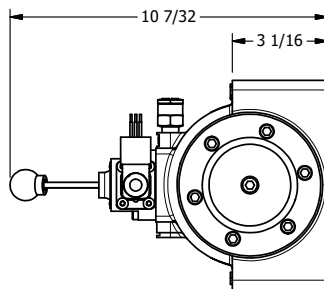

4

3

2

1

**AAA**  
PRODUCTS  
INTERNATIONAL

**AAA PRODUCTS  
INTERNATIONAL**  
7114 Harry Hines Blvd  
Dallas, TX 75235

**1-1/2" SIDE PORT, SNGL SOL, 2 POS,  
SPR RTRN, MOLD-OVER, 120/60,  
LEVER ASSIST, EXCLDR**

DRAWING NO.:  
**DIM\_ESAH12JL**

THE INFORMATION CONTAINED WITHIN THIS DOCUMENT IS PROPRIETARY TO AAA PRODUCTS AND MAY NOT BE DISCLOSED WITHOUT PRIOR WRITTEN CONSENT

4

3

2

1