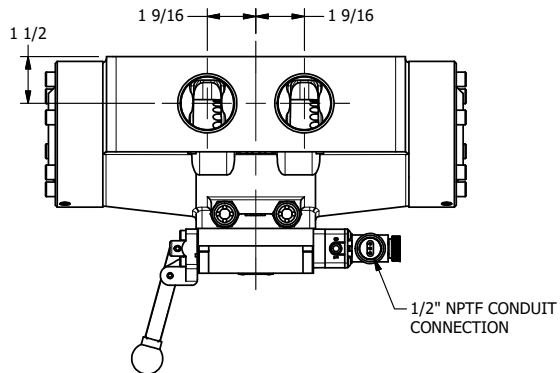

4

3

2

1

**AAA**  
PRODUCTS  
INTERNATIONAL

**AAA PRODUCTS  
INTERNATIONAL**  
7114 Harry Hines Blvd  
Dallas, TX 75235

**1-1/2" SIDE PORT, SNGL SOL, 2 POS,  
SPR RTRN, MOLD-OVER, 120/60,  
LEVER ASSIST, EXCLDR**

DRAWING NO.:  
**DIM\_ESAH12JL**

THE INFORMATION CONTAINED WITHIN THIS DOCUMENT IS PROPRIETARY TO AAA PRODUCTS AND MAY NOT BE DISCLOSED WITHOUT PRIOR WRITTEN CONSENT

4

3

2

1