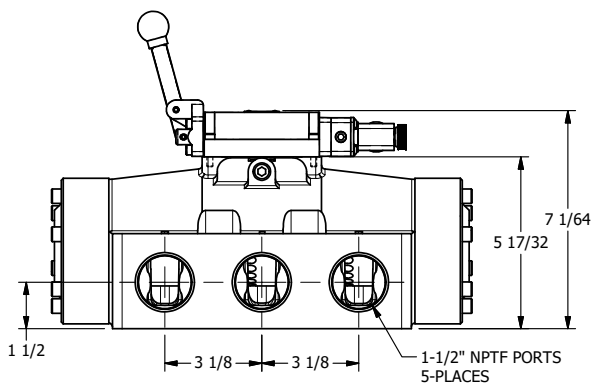

4

3

2

1

**AAA**  
PRODUCTS  
INTERNATIONAL

**AAA PRODUCTS  
INTERNATIONAL**  
7114 Harry Hines Blvd  
Dallas, TX 75235

**1-1/2" SIDE PORT, SNGL SOL, 2 POS,  
SPR RTRN, MOLD-OVER, 120/60,  
LEVER ASSIST, EXCLDR**

DRAWING NO.:  
**DIM\_ESAH12JL**

THE INFORMATION CONTAINED WITHIN THIS DOCUMENT IS PROPRIETARY TO AAA PRODUCTS AND MAY NOT BE DISCLOSED WITHOUT PRIOR WRITTEN CONSENT

4

3

2

1