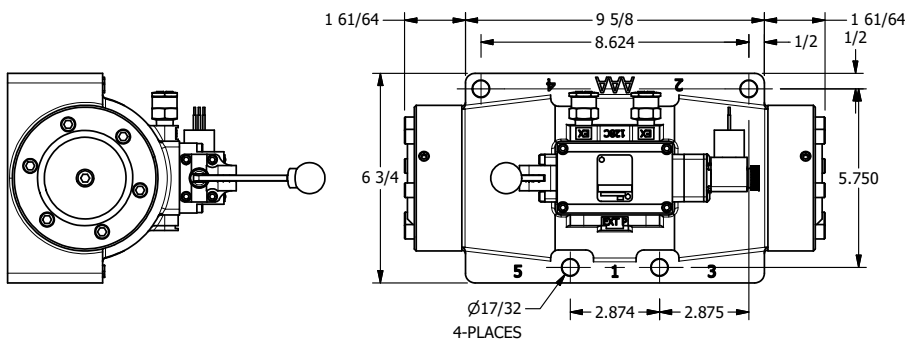

4

3

2

1

**AAA**  
PRODUCTS  
INTERNATIONAL

**AAA PRODUCTS  
INTERNATIONAL**  
7114 Harry Hines Blvd  
Dallas, TX 75235

**1-1/2" SIDE PORT, SNGL SOL, 2 POS,  
SPR RTRN, MOLD-OVER, 120/60,  
LEVER ASSIST, EXCLDR**

DRAWING NO.:  
**DIM\_ESAH12JL**

THE INFORMATION CONTAINED WITHIN THIS DOCUMENT IS PROPRIETARY TO AAA PRODUCTS AND MAY NOT BE DISCLOSED WITHOUT PRIOR WRITTEN CONSENT

4

3

2

1