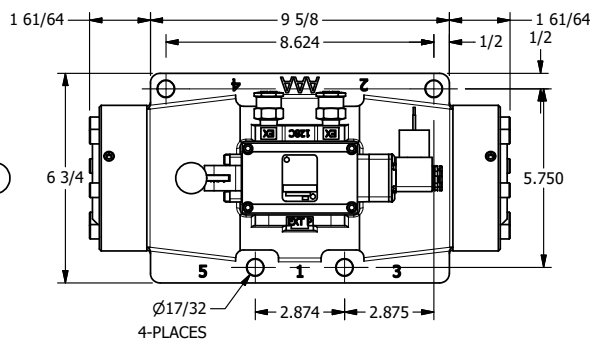

4

3

2

1

AAA
PRODUCTS
INTERNATIONAL

**AAA PRODUCTS
INTERNATIONAL**
7114 Harry Hines Blvd
Dallas, TX 75235

**1-1/2" SIDE PORT, SNGL SOL, 2 POS,
SPR RTRN, MOLD-OVER, 120/60,
LEVER ASSIST, SIDE VENT**

DRAWING NO.:
DIM_ESAH12JC