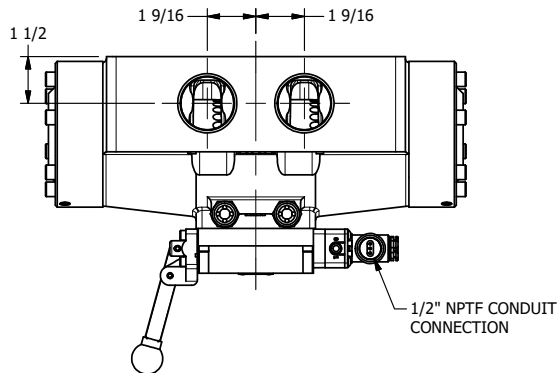

4

3

2

1

AAA
PRODUCTS
INTERNATIONAL

**AAA PRODUCTS
INTERNATIONAL**
7114 Harry Hines Blvd
Dallas, TX 75235

**1-1/2" SIDE PORT, SNGL SOL, 2 POS,
SPR RTRN, MOLD-OVER, 120/60,
LEVER ASSIST, SIDE VENT**

DRAWING NO.:
DIM_ESAH12JC