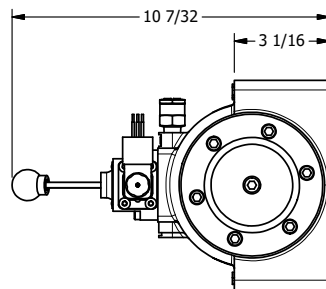

4

3

2

1

AAA
PRODUCTS
INTERNATIONAL

**AAA PRODUCTS
INTERNATIONAL**
7114 Harry Hines Blvd
Dallas, TX 75235

**1-1/2" SIDE PORT, SNGL SOL, 2 POS,
SPR RTRN, MOLD-OVER, 120/60,
LEVER ASSIST, SIDE VENT**

DRAWING NO.:
DIM_ESAH12JC