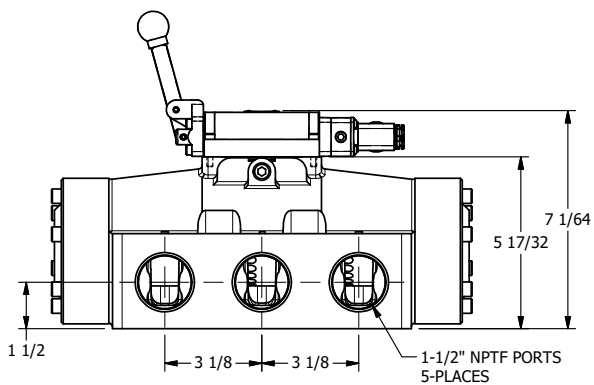

4

3

2

1

AAA
PRODUCTS
INTERNATIONAL

**AAA PRODUCTS
INTERNATIONAL**
7114 Harry Hines Blvd
Dallas, TX 75235

**1-1/2" SIDE PORT, SNGL SOL, 2 POS,
SPR RTRN, MOLD-OVER, 120/60,
LEVER ASSIST, SIDE VENT**

DRAWING NO.:
DIM_ESAH12JC