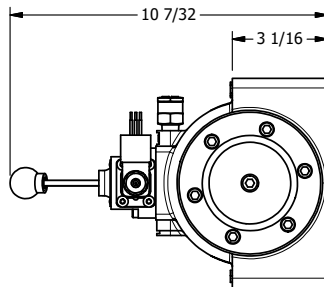

4

3

2

1

AAA
PRODUCTS
INTERNATIONAL

**AAA PRODUCTS
INTERNATIONAL**
7114 Harry Hines Blvd
Dallas, TX 75235

TITLE: 1-1/2" SIDE PORT, SNGL SOL, 2 POS,
SPR RTRN, MOLD-OVER, 120/60,
LEVER ASSIST

DRAWING NO.:
DIM_ESAH12J