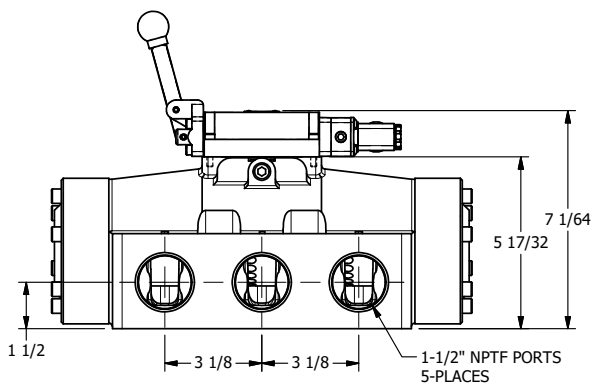

4

3

2

1

AAA
PRODUCTS
INTERNATIONAL

**AAA PRODUCTS
INTERNATIONAL**
7114 Harry Hines Blvd
Dallas, TX 75235

TITLE: 1-1/2" SIDE PORT, SNGL SOL, 2 POS,
SPR RTRN, MOLD-OVER, 120/60,
LEVER ASSIST

DRAWING NO.:
DIM_ESAH12J