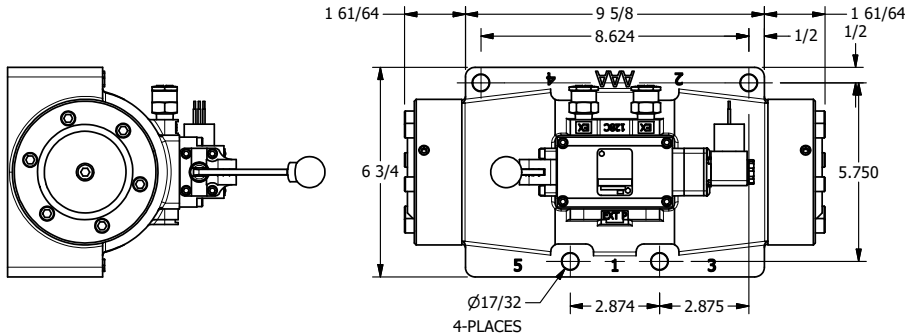

4

3

2

1

AAA
PRODUCTS
INTERNATIONAL

**AAA PRODUCTS
INTERNATIONAL**
7114 Harry Hines Blvd
Dallas, TX 75235

TITLE: 1-1/2" SIDE PORT, SNGL SOL, 2 POS,
SPR RTRN, MOLD-OVER, 120/60,
LEVER ASSIST

DRAWING NO.:
DIM_ESAH12J