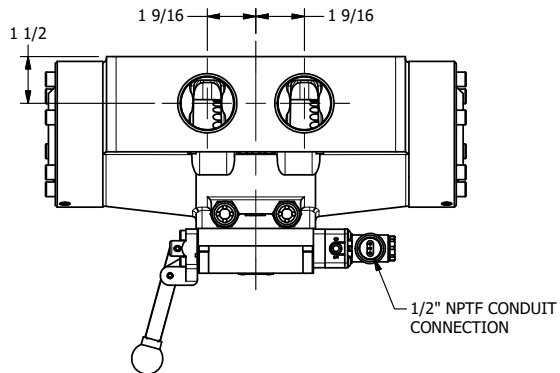

4

3

2

1

AAA
PRODUCTS
INTERNATIONAL

**AAA PRODUCTS
INTERNATIONAL**
7114 Harry Hines Blvd
Dallas, TX 75235

TITLE: 1-1/2" SIDE PORT, SNGL SOL, 2 POS,
SPR RTRN, MOLD-OVER, 120/60,
LEVER ASSIST

DRAWING NO.:
DIM_ESAH12J