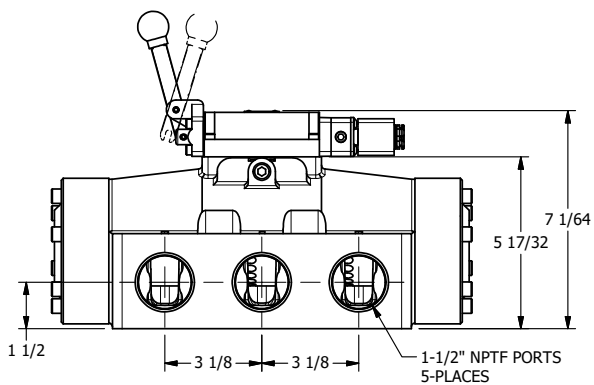

4

3

2

1

**AAA**  
PRODUCTS  
INTERNATIONAL

**AAA PRODUCTS  
INTERNATIONAL**  
7114 Harry Hines Blvd  
Dallas, TX 75235

**1-1/2" SIDE PORT, SNGL SOL, 2 POS,  
SPR RTRN, H-TMP COIL,  
LEVER ASST, LCKNG OVRD, SIDE VENT**

DRAWING NO.:  
**DIM\_ESAH12HOC**

THE INFORMATION CONTAINED WITHIN THIS DOCUMENT IS PROPRIETARY TO AAA PRODUCTS AND MAY NOT BE DISCLOSED WITHOUT PRIOR WRITTEN CONSENT

4

3

2

1