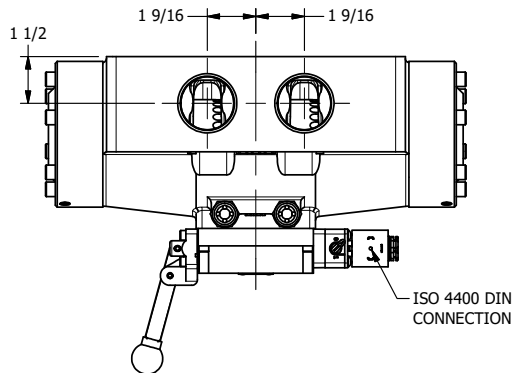

4

3

2

1

**AAA**  
PRODUCTS  
INTERNATIONAL

**AAA PRODUCTS  
INTERNATIONAL**  
7114 Harry Hines Blvd  
Dallas, TX 75235

**1-1/2" SIDE PORT, SNGL SOL, 2 POS,  
SPR RTRN, H-TMP COIL,  
LEVER ASST, LCKNG OVRD, SIDE VENT**

DRAWING NO.:  
**DIM\_ESAH12HOC**

THE INFORMATION CONTAINED WITHIN THIS DOCUMENT IS PROPRIETARY TO AAA PRODUCTS AND MAY NOT BE DISCLOSED WITHOUT PRIOR WRITTEN CONSENT

4

3

2

1