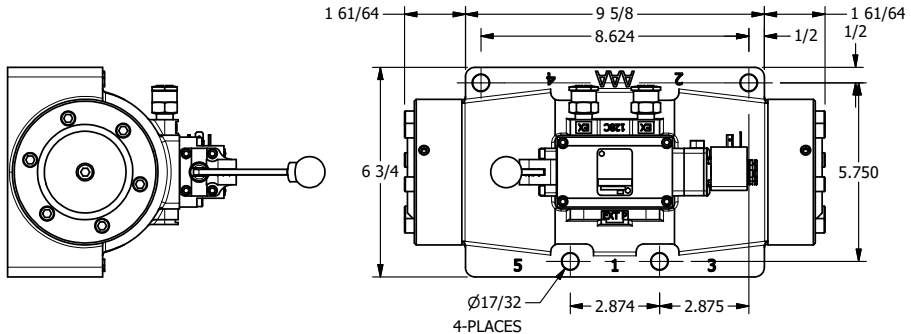

4

3

2

1

**AAA**  
PRODUCTS  
INTERNATIONAL

**AAA PRODUCTS  
INTERNATIONAL**  
7114 Harry Hines Blvd  
Dallas, TX 75235

**1-1/2" SIDE PORT, SNGL SOL, 2 POS,  
SPR RTRN, H-TMP COIL,  
LEVER ASST, LCKNG OVRD, SIDE VENT**

DRAWING NO.:  
**DIM\_ESAH12HOC**

THE INFORMATION CONTAINED WITHIN THIS DOCUMENT IS PROPRIETARY TO AAA PRODUCTS AND MAY NOT BE DISCLOSED WITHOUT PRIOR WRITTEN CONSENT

4

3

2

1