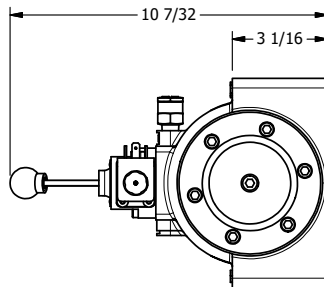

4

3

2

1

**AAA**  
PRODUCTS  
INTERNATIONAL

**AAA PRODUCTS  
INTERNATIONAL**  
7114 Harry Hines Blvd  
Dallas, TX 75235

**1-1/2" SIDE PORT, SNGL SOL, 2 POS,  
SPR RTRN, H-TMP COIL,  
LEVER ASST, LCKNG OVRD, SIDE VENT**

DRAWING NO.:  
**DIM\_ESAH12HOC**

THE INFORMATION CONTAINED WITHIN THIS DOCUMENT IS PROPRIETARY TO AAA PRODUCTS AND MAY NOT BE DISCLOSED WITHOUT PRIOR WRITTEN CONSENT

4

3

2

1