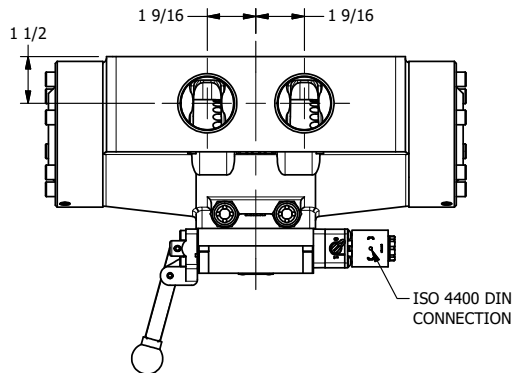

4

3

2

1

**AAA**  
PRODUCTS  
INTERNATIONAL

**AAA PRODUCTS  
INTERNATIONAL**  
7114 Harry Hines Blvd  
Dallas, TX 75235

**TITLE** 1-1/2" SIDE PORT, SNGL SOL, 2 POS,  
SPR RTRN, H-TMP COIL,  
LEVER ASSIST, LCKNG OVRD

DRAWING NO.:  
**DIM\_ESAH12HO**

THE INFORMATION CONTAINED WITHIN THIS DOCUMENT IS PROPRIETARY TO AAA PRODUCTS AND MAY NOT BE DISCLOSED WITHOUT PRIOR WRITTEN CONSENT

4

3

2

1