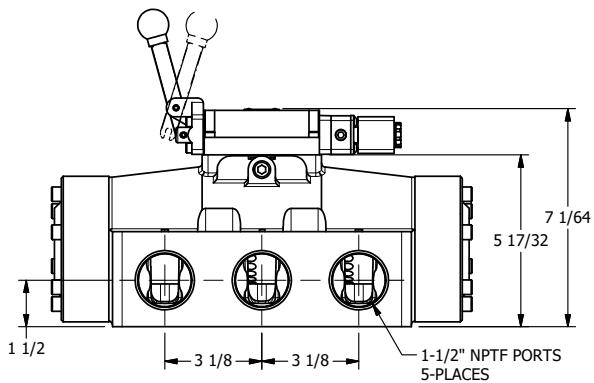

4

3

2

1

**AAA**  
PRODUCTS  
INTERNATIONAL

**AAA PRODUCTS  
INTERNATIONAL**  
7114 Harry Hines Blvd  
Dallas, TX 75235

**TITLE** 1-1/2" SIDE PORT, SNGL SOL, 2 POS,  
SPR RTRN, H-TMP COIL,  
LEVER ASSIST, LCKNG OVRD

DRAWING NO.:  
**DIM\_ESAH12HO**

THE INFORMATION CONTAINED WITHIN THIS DOCUMENT IS PROPRIETARY TO AAA PRODUCTS AND MAY NOT BE DISCLOSED WITHOUT PRIOR WRITTEN CONSENT

4

3

2

1