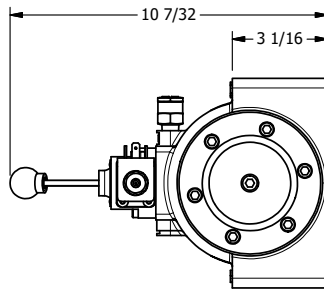

4

3

2

1

**AAA**  
PRODUCTS  
INTERNATIONAL

**AAA PRODUCTS  
INTERNATIONAL**  
7114 Harry Hines Blvd  
Dallas, TX 75235

**TITLE** 1-1/2" SIDE PORT, SNGL SOL, 2 POS,  
SPR RTRN, H-TMP COIL,  
LEVER ASSIST, LCKNG OVRD

DRAWING NO.:  
**DIM\_ESAH12HO**

THE INFORMATION CONTAINED WITHIN THIS DOCUMENT IS PROPRIETARY TO AAA PRODUCTS AND MAY NOT BE DISCLOSED WITHOUT PRIOR WRITTEN CONSENT

4

3

2

1