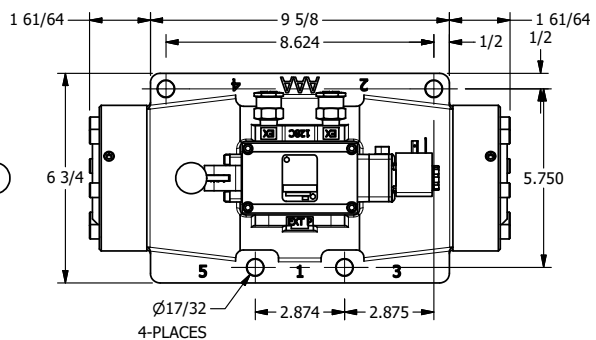

4

3

2

1

**AAA**  
PRODUCTS  
INTERNATIONAL

**AAA PRODUCTS  
INTERNATIONAL**  
7114 Harry Hines Blvd  
Dallas, TX 75235

**TITLE** 1-1/2" SIDE PORT, SNGL SOL, 2 POS,  
SPR RTRN, H-TMP COIL,  
LEVER ASSIST, LCKNG OVRD

DRAWING NO.:  
**DIM\_ESAH12HO**

THE INFORMATION CONTAINED WITHIN THIS DOCUMENT IS PROPRIETARY TO AAA PRODUCTS AND MAY NOT BE DISCLOSED WITHOUT PRIOR WRITTEN CONSENT

4

3

2

1