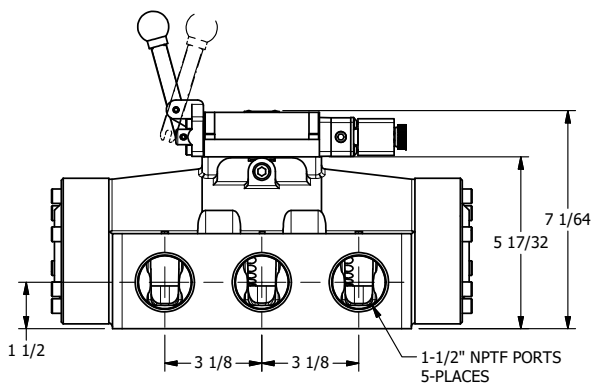

4

3

2

1

AAA
PRODUCTS
INTERNATIONAL

**AAA PRODUCTS
INTERNATIONAL**
7114 Harry Hines Blvd
Dallas, TX 75235

**1-1/2" SIDE PORT, SNGL SOL, 2 POS,
SPR RTRN, H-TMP COIL,
LEVER ASSIST, EXCLDR**

DRAWING NO.:
DIM_ESAH12HL