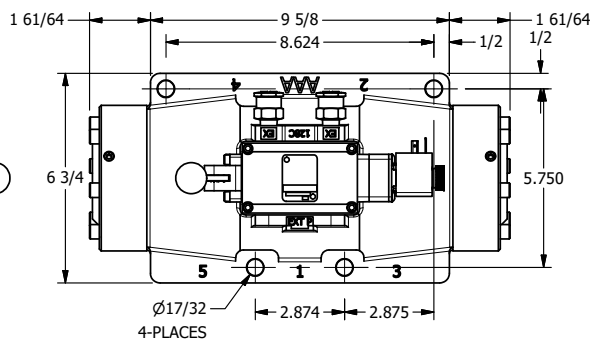

4

3

2

1

AAA
PRODUCTS
INTERNATIONAL

**AAA PRODUCTS
INTERNATIONAL**
7114 Harry Hines Blvd
Dallas, TX 75235

**1-1/2" SIDE PORT, SNGL SOL, 2 POS,
SPR RTRN, H-TMP COIL,
LEVER ASSIST, EXCLDR**

DRAWING NO.:
DIM_ESAH12HL