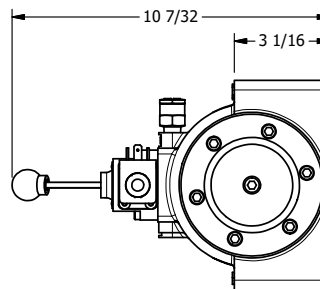

4

3

2

1

AAA
PRODUCTS
INTERNATIONAL

**AAA PRODUCTS
INTERNATIONAL**
7114 Harry Hines Blvd
Dallas, TX 75235

**1-1/2" SIDE PORT, SNGL SOL, 2 POS,
SPR RTRN, H-TMP COIL,
LEVER ASSIST, EXCLDR**

DRAWING NO.:
DIM_ESAH12HL