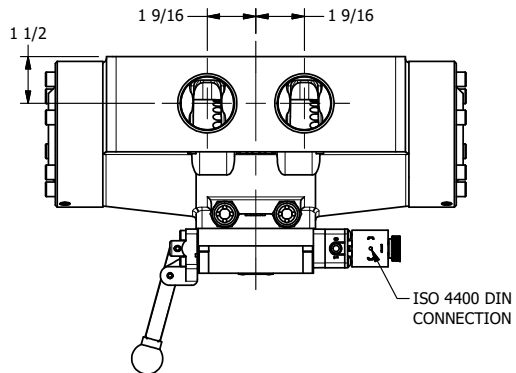

4

3

2

1

AAA
PRODUCTS
INTERNATIONAL

**AAA PRODUCTS
INTERNATIONAL**
7114 Harry Hines Blvd
Dallas, TX 75235

**1-1/2" SIDE PORT, SNGL SOL, 2 POS,
SPR RTRN, H-TMP COIL,
LEVER ASSIST, EXCLDR**

DRAWING NO.:
DIM_ESAH12HL