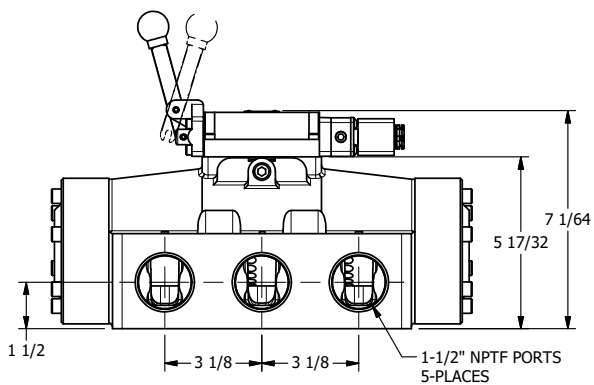

4

3

2

1

**AAA**  
PRODUCTS  
INTERNATIONAL

**AAA PRODUCTS  
INTERNATIONAL**  
7114 Harry Hines Blvd  
Dallas, TX 75235

**1-1/2" SIDE PORT, SNGL SOL, 2 POS,  
SPR RTRN, H-TMP COIL,  
LEVER ASSIST, SIDE VENT**

DRAWING NO.:  
**DIM\_ESAH12HC**

THE INFORMATION CONTAINED WITHIN THIS DOCUMENT IS PROPRIETARY TO AAA PRODUCTS AND MAY NOT BE DISCLOSED WITHOUT PRIOR WRITTEN CONSENT

4

3

2

1