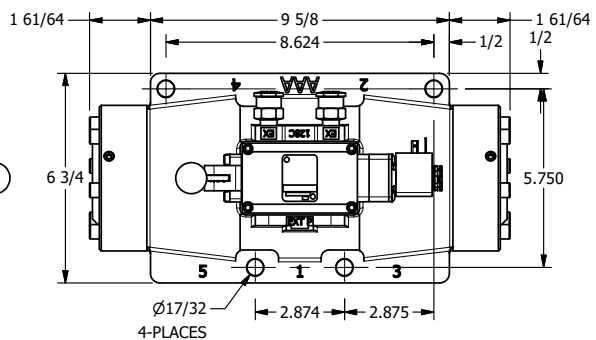

4

3

2

1

**AAA**  
PRODUCTS  
INTERNATIONAL

**AAA PRODUCTS  
INTERNATIONAL**  
7114 Harry Hines Blvd  
Dallas, TX 75235

**1-1/2" SIDE PORT, SNGL SOL, 2 POS,  
SPR RTRN, H-TMP COIL,  
LEVER ASSIST, SIDE VENT**

DRAWING NO.:  
**DIM\_ESAH12HC**

THE INFORMATION CONTAINED WITHIN THIS DOCUMENT IS PROPRIETARY TO AAA PRODUCTS AND MAY NOT BE DISCLOSED WITHOUT PRIOR WRITTEN CONSENT

4

3

2

1