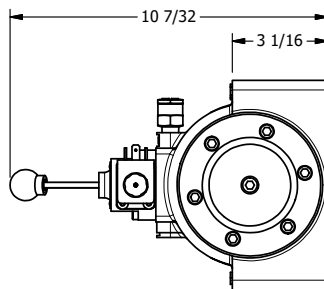

4

3

2

1

**AAA**  
PRODUCTS  
INTERNATIONAL

**AAA PRODUCTS  
INTERNATIONAL**  
7114 Harry Hines Blvd  
Dallas, TX 75235

**1-1/2" SIDE PORT, SNGL SOL, 2 POS,  
SPR RTRN, H-TMP COIL,  
LEVER ASSIST, SIDE VENT**

DRAWING NO.:  
**DIM\_ESAH12HC**

THE INFORMATION CONTAINED WITHIN THIS DOCUMENT IS PROPRIETARY TO AAA PRODUCTS AND MAY NOT BE DISCLOSED WITHOUT PRIOR WRITTEN CONSENT

4

3

2

1