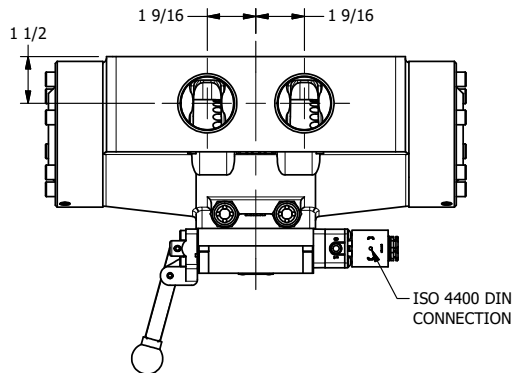

4

3

2

1

**AAA**  
PRODUCTS  
INTERNATIONAL

**AAA PRODUCTS  
INTERNATIONAL**  
7114 Harry Hines Blvd  
Dallas, TX 75235

**1-1/2" SIDE PORT, SNGL SOL, 2 POS,  
SPR RTRN, H-TMP COIL,  
LEVER ASSIST, SIDE VENT**

DRAWING NO.:  
**DIM\_ESAH12HC**

THE INFORMATION CONTAINED WITHIN THIS DOCUMENT IS PROPRIETARY TO AAA PRODUCTS AND MAY NOT BE DISCLOSED WITHOUT PRIOR WRITTEN CONSENT

4

3

2

1