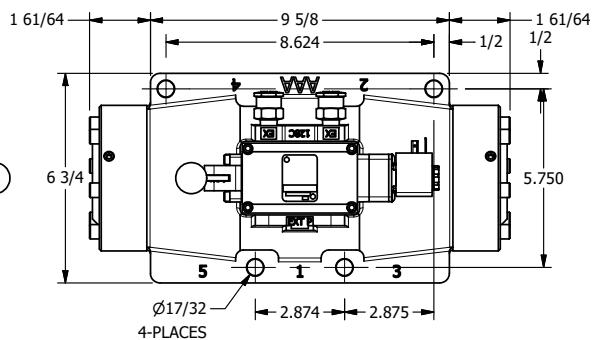

4

3

2

1

AAA
PRODUCTS
INTERNATIONAL

**AAA PRODUCTS
INTERNATIONAL**
7114 Harry Hines Blvd
Dallas, TX 75235

TITLE: 1-1/2" SIDE PORT, SNGL SOL, 2 POS,
SPR RTRN, H-TMP COIL,
LEVER ASSIST

DRAWING NO.:
DIM_ESAH12H