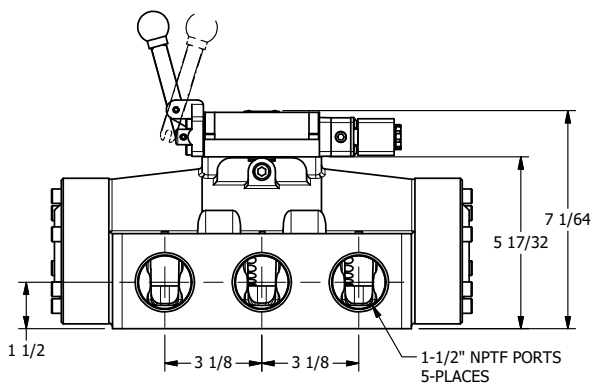

4

3

2

1

AAA
PRODUCTS
INTERNATIONAL

**AAA PRODUCTS
INTERNATIONAL**
7114 Harry Hines Blvd
Dallas, TX 75235

TITLE: 1-1/2" SIDE PORT, SNGL SOL, 2 POS,
SPR RTRN, H-TMP COIL,
LEVER ASSIST

DRAWING NO.:
DIM_ESAH12H