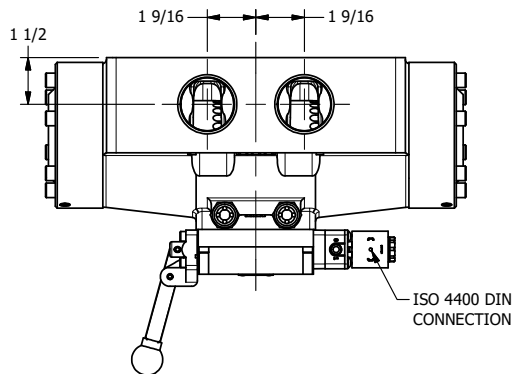

4

3

2

1

AAA
PRODUCTS
INTERNATIONAL

**AAA PRODUCTS
INTERNATIONAL**
7114 Harry Hines Blvd
Dallas, TX 75235

TITLE: 1-1/2" SIDE PORT, SNGL SOL, 2 POS,
SPR RTRN, H-TMP COIL,
LEVER ASSIST

DRAWING NO.:
DIM_ESAH12H