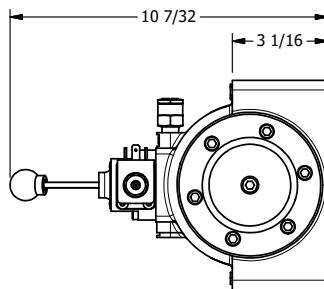

4

3

2

1

AAA
PRODUCTS
INTERNATIONAL

**AAA PRODUCTS
INTERNATIONAL**
7114 Harry Hines Blvd
Dallas, TX 75235

TITLE: 1-1/2" SIDE PORT, SNGL SOL, 2 POS,
SPR RTRN, H-TMP COIL,
LEVER ASSIST

DRAWING NO.:
DIM_ESAH12H