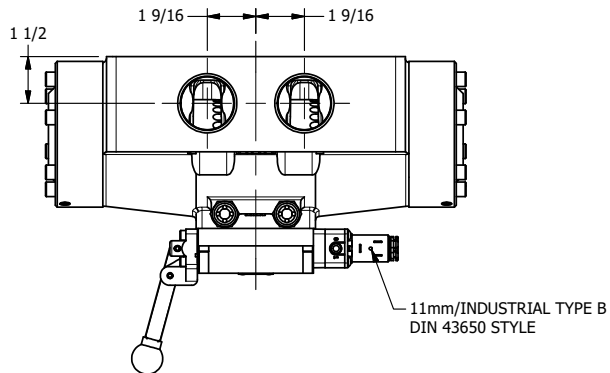

4

3

2

1

AAA
PRODUCTS
INTERNATIONAL

**AAA PRODUCTS
INTERNATIONAL**
7114 Harry Hines Blvd
Dallas, TX 75235

TITLE: 1-1/2" SIDE PORT, SNGL SOL, 2 POS,
SPR RTRN,
LEVER ASSIST, SIDE VENT

DRAWING NO.:
DIM_ESAH12C