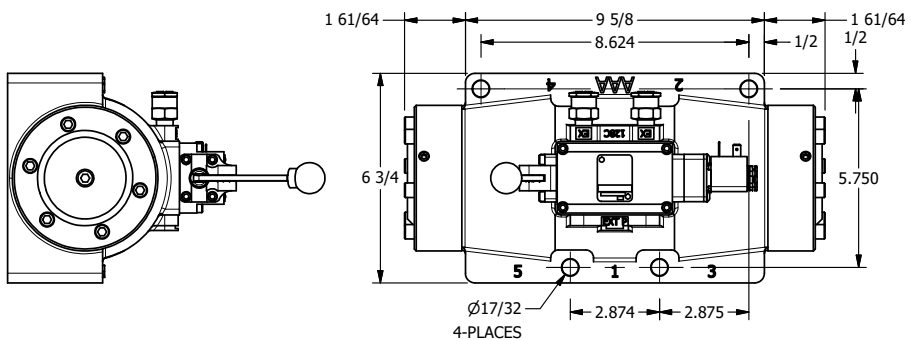

4

3

2

1

AAA
PRODUCTS
INTERNATIONAL

**AAA PRODUCTS
INTERNATIONAL**
7114 Harry Hines Blvd
Dallas, TX 75235

TITLE: 1-1/2" SIDE PORT, SNGL SOL, 2 POS,
SPR RTRN,
LEVER ASSIST, SIDE VENT

DRAWING NO.:
DIM_ESAH12C