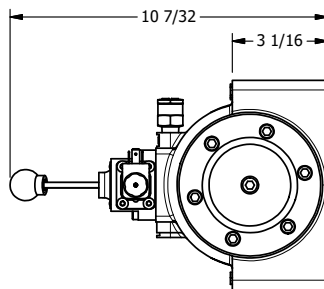

4

3

2

1

AAA
PRODUCTS
INTERNATIONAL

**AAA PRODUCTS
INTERNATIONAL**
7114 Harry Hines Blvd
Dallas, TX 75235

TITLE: 1-1/2" SIDE PORT, SNGL SOL, 2 POS,
SPR RTRN,
LEVER ASSIST, SIDE VENT

DRAWING NO.:
DIM_ESAH12C