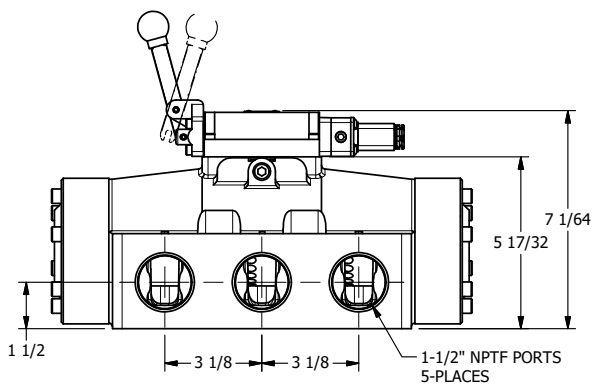

4

3

2

1

AAA
PRODUCTS
INTERNATIONAL

**AAA PRODUCTS
INTERNATIONAL**
7114 Harry Hines Blvd
Dallas, TX 75235

TITLE: 1-1/2" SIDE PORT, SNGL SOL, 2 POS,
SPR RTRN,
LEVER ASSIST, SIDE VENT

DRAWING NO.:
DIM_ESAH12C