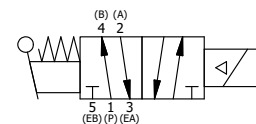

4

3

2

1

AAA
PRODUCTS
INTERNATIONAL

**AAA PRODUCTS
INTERNATIONAL**
7114 Harry Hines Blvd
Dallas, TX 75235

TITLE: 1-1/2" SIDE PORT, SNGL SOL, 2 POS,
SPR RTRN,
LEVER ASSIST, SIDE VENT

DRAWING NO.:
DIM_ESAH12C