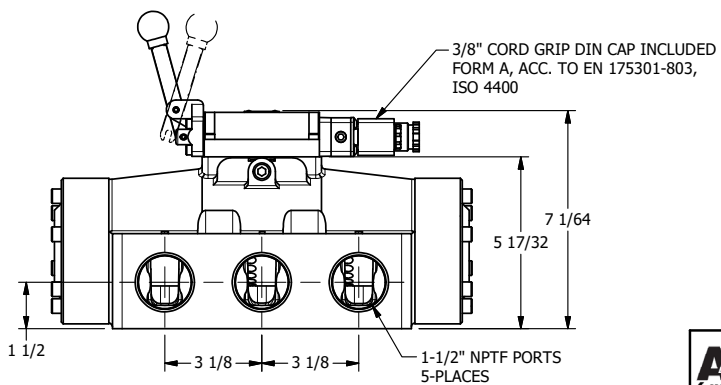

4

3

2

1

**AAA**  
PRODUCTS  
INTERNATIONAL

**AAA PRODUCTS  
INTERNATIONAL**  
7114 Harry Hines Blvd  
Dallas, TX 75235

TITLE: 1-1/2" SIDE PORT, SNGL SOL, 2 POS,  
SPR RTRN, INTR SAFE,  
LEVER ASSIST

DRAWING NO.:  
DIM\_ESAH12A