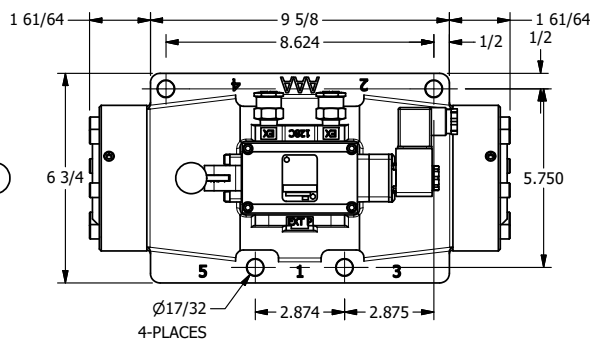

4

3

2

1

**AAA**  
PRODUCTS  
INTERNATIONAL

**AAA PRODUCTS  
INTERNATIONAL**  
7114 Harry Hines Blvd  
Dallas, TX 75235

TITLE: 1-1/2" SIDE PORT, SNGL SOL, 2 POS,  
SPR RTRN, INTR SAFE,  
LEVER ASSIST

DRAWING NO.:  
DIM\_ESAH12A