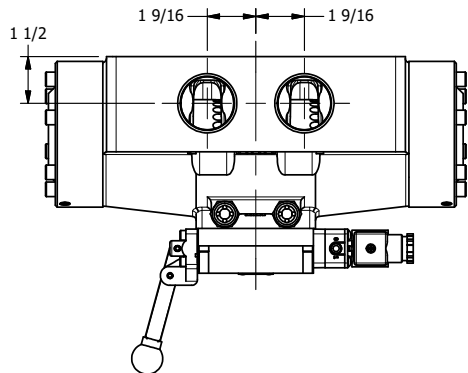

4

3

2

1

**AAA**  
PRODUCTS  
INTERNATIONAL

**AAA PRODUCTS  
INTERNATIONAL**  
7114 Harry Hines Blvd  
Dallas, TX 75235

TITLE: 1-1/2" SIDE PORT, SNGL SOL, 2 POS,  
SPR RTRN, INTR SAFE,  
LEVER ASSIST

DRAWING NO.:  
DIM\_ESAH12A