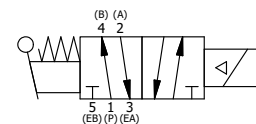

4

3

2

1

**AAA**  
PRODUCTS  
INTERNATIONAL

**AAA PRODUCTS  
INTERNATIONAL**  
7114 Harry Hines Blvd  
Dallas, TX 75235

TITLE: 1-1/2" SIDE PORT, SNGL SOL, 2 POS,  
SPR RTRN, INTR SAFE,  
LEVER ASSIST

DRAWING NO.:  
DIM\_ESAH12A