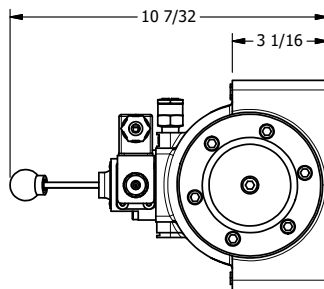

4

3

2

1

**AAA**  
PRODUCTS  
INTERNATIONAL

**AAA PRODUCTS  
INTERNATIONAL**  
7114 Harry Hines Blvd  
Dallas, TX 75235

TITLE: 1-1/2" SIDE PORT, SNGL SOL, 2 POS,  
SPR RTRN, INTR SAFE,  
LEVER ASSIST

DRAWING NO.:  
DIM\_ESAH12A