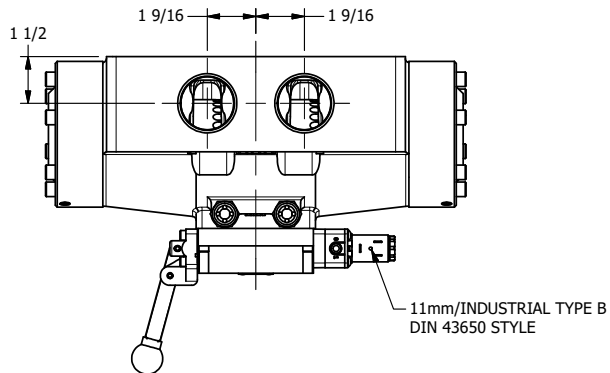

4

3

2

1

AAA
PRODUCTS
INTERNATIONAL

**AAA PRODUCTS
INTERNATIONAL**
7114 Harry Hines Blvd
Dallas, TX 75235

TITLE:
1-1/2" SIDE PORT, SNGL SOL, 2 POS,
SPR RTRN, LEVER ASSIST

DRAWING NO.:
DIM_ESAH12