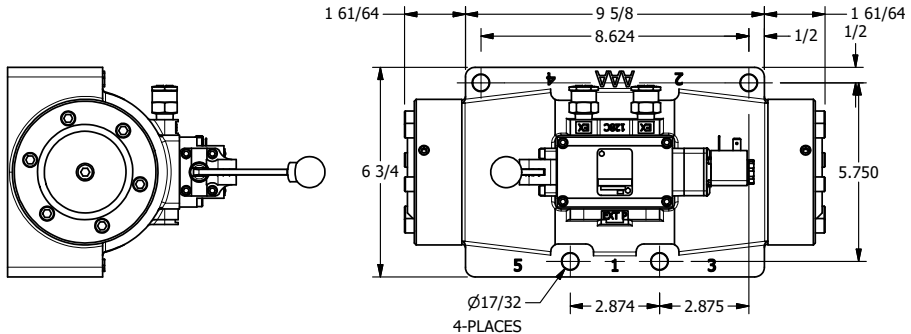

4

3

2

1

AAA
PRODUCTS
INTERNATIONAL

**AAA PRODUCTS
INTERNATIONAL**
7114 Harry Hines Blvd
Dallas, TX 75235

TITLE:
1-1/2" SIDE PORT, SNGL SOL, 2 POS,
SPR RTRN, LEVER ASSIST

DRAWING NO.:
DIM_ESAH12