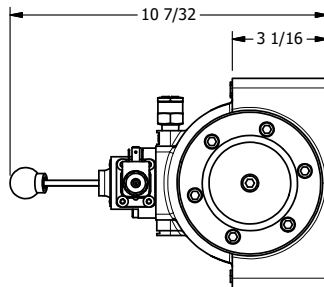

4

3

2

1

AAA
PRODUCTS
INTERNATIONAL

**AAA PRODUCTS
INTERNATIONAL**
7114 Harry Hines Blvd
Dallas, TX 75235

TITLE:
1-1/2" SIDE PORT, SNGL SOL, 2 POS,
SPR RTRN, LEVER ASSIST

DRAWING NO.:
DIM_ESAH12