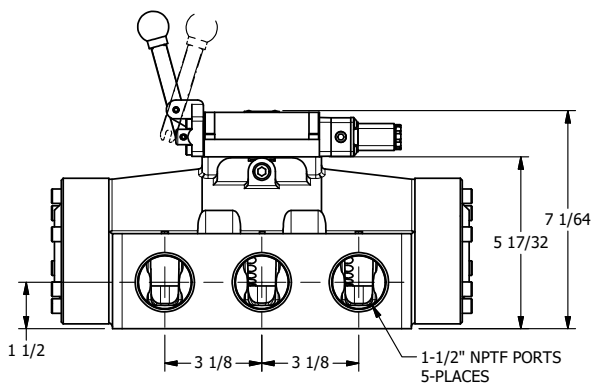

4

3

2

1

AAA
PRODUCTS
INTERNATIONAL

**AAA PRODUCTS
INTERNATIONAL**
7114 Harry Hines Blvd
Dallas, TX 75235

TITLE:
1-1/2" SIDE PORT, SNGL SOL, 2 POS,
SPR RTRN, LEVER ASSIST

DRAWING NO.:
DIM_ESAH12