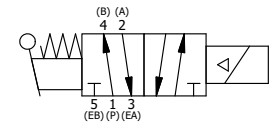

3/8" NPTF PORTS  
2-PLACES

3/8" CORD GRIP DIN CAP INCLUDED  
FORM A, ACC. TO EN 175301-803,  
ISO 4400

PORTS  
3-PLACES

**AAA**  
PRODUCTS  
INTERNATIONAL

**AAA PRODUCTS  
INTERNATIONAL**  
7114 Harry Hines Blvd  
Dallas, TX 75235

TITLE: 3/8" STACK, SNGL SOL, 2 POS,  
SPR RTRN, INTR SAFE,  
LEVER ASSIST, SIDE VENT

DRAWING NO.:  
DIM\_EBSAH3AC

THE INFORMATION CONTAINED WITHIN THIS DOCUMENT IS PROPRIETARY TO AAA PRODUCTS AND MAY NOT BE DISCLOSED WITHOUT PRIOR WRITTEN CONSENT