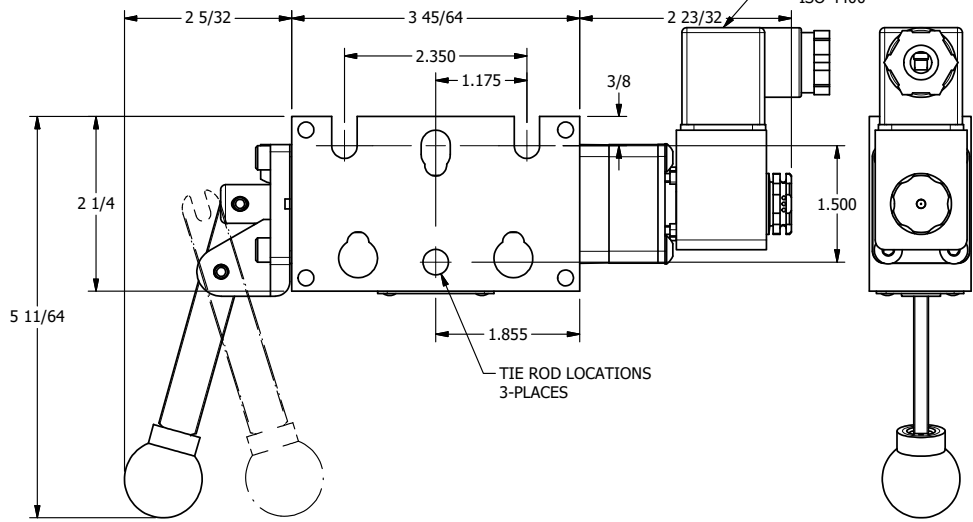

3/8" NPTF PORTS  
2-PLACES

3/8" CORD GRIP DIN CAP INCLUDED  
FORM A, ACC. TO EN 175301-803,  
ISO 4400

PORTS  
3-PLACES

**AAA**  
PRODUCTS  
INTERNATIONAL

**AAA PRODUCTS  
INTERNATIONAL**  
7114 Harry Hines Blvd  
Dallas, TX 75235

TITLE: 3/8" STACK, SNGL SOL, 2 POS,  
SPR RTRN, INTR SAFE,  
LEVER ASSIST, SIDE VENT

DRAWING NO.:  
DIM\_EBSAH3AC

THE INFORMATION CONTAINED WITHIN THIS DOCUMENT IS PROPRIETARY TO AAA PRODUCTS AND MAY NOT BE DISCLOSED WITHOUT PRIOR WRITTEN CONSENT