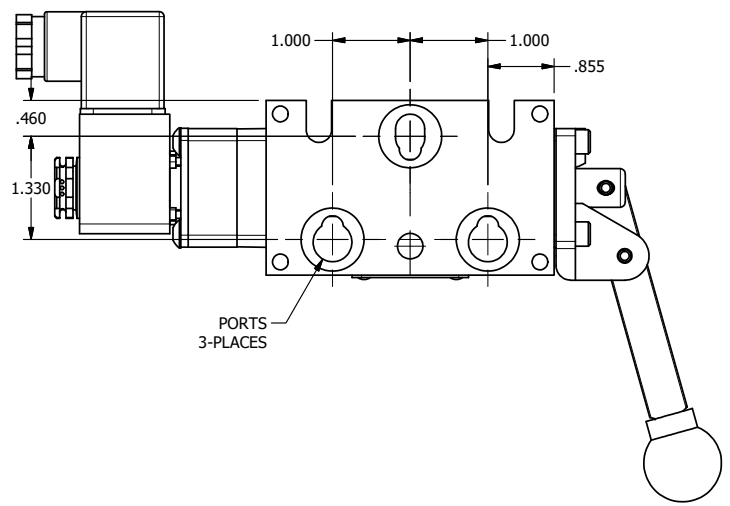

3/8" NPTF PORTS  
2-PLACES

3/8" CORD GRIP DIN CAP INCLUDED  
FORM A, ACC. TO EN 175301-803,  
ISO 4400

PORTS  
3-PLACES

**AAA**  
PRODUCTS  
INTERNATIONAL

**AAA PRODUCTS  
INTERNATIONAL**  
7114 Harry Hines Blvd  
Dallas, TX 75235

TITLE: 3/8" STACK, SNGL SOL, 2 POS,  
SPR RTRN, INTR SAFE,  
LEVER ASSIST, SIDE VENT

DRAWING NO.:  
DIM\_EBSAH3AC

THE INFORMATION CONTAINED WITHIN THIS DOCUMENT IS PROPRIETARY TO AAA PRODUCTS AND MAY NOT BE DISCLOSED WITHOUT PRIOR WRITTEN CONSENT