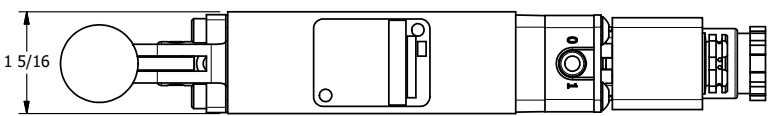

3/8" NPTF PORTS  
2-PLACES

3/8" CORD GRIP DIN CAP INCLUDED  
FORM A, ACC. TO EN 175301-803,  
ISO 4400

PORTS  
3-PLACES

**AAA**  
PRODUCTS  
INTERNATIONAL

**AAA PRODUCTS  
INTERNATIONAL**  
7114 Harry Hines Blvd  
Dallas, TX 75235

TITLE: 3/8" STACK, SNGL SOL, 2 POS,  
SPR RTRN, INTR SAFE,  
LEVER ASSIST, SIDE VENT

DRAWING NO.:  
DIM\_EBSAH3AC

THE INFORMATION CONTAINED WITHIN THIS DOCUMENT IS PROPRIETARY TO AAA PRODUCTS AND MAY NOT BE DISCLOSED WITHOUT PRIOR WRITTEN CONSENT