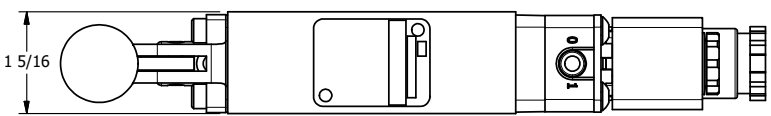

3/8" NPTF PORTS  
2-PLACES

3/8" CORD GRIP DIN CAP INCLUDED  
FORM A, ACC. TO EN 175301-803,  
ISO 4400

**AAA**  
PRODUCTS  
INTERNATIONAL  
7114 Harry Hines Blvd  
Dallas, TX 75235

TITLE: 3/8" STACK, SNGL SOL, 2 POS,  
SPR RTRN, INTR SAFE,  
LEVER ASSIST