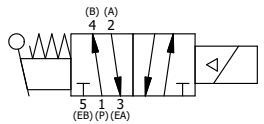

3/8" NPTF PORTS  
2-PLACES

3/8" CORD GRIP DIN CAP INCLUDED  
FORM A, ACC. TO EN 175301-803,  
ISO 4400

**AAA**  
PRODUCTS  
INTERNATIONAL  
7114 Harry Hines Blvd  
Dallas, TX 75235

TITLE: 3/8" STACK, SNGL SOL, 2 POS,  
SPR RTRN, INTR SAFE,  
LEVER ASSIST