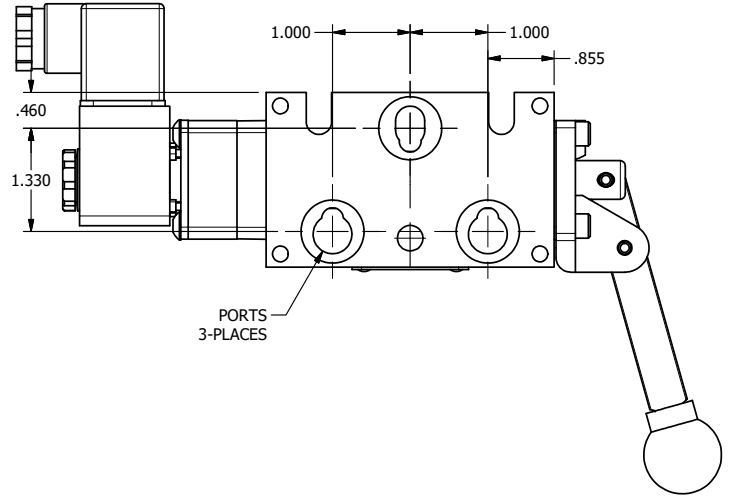

3/8" NPTF PORTS  
2-PLACES

3/8" CORD GRIP DIN CAP INCLUDED  
FORM A, ACC. TO EN 175301-803,  
ISO 4400

**AAA**  
PRODUCTS  
INTERNATIONAL  
7114 Harry Hines Blvd  
Dallas, TX 75235

TITLE: 3/8" STACK, SNGL SOL, 2 POS,  
SPR RTRN, INTR SAFE,  
LEVER ASSIST

DRAWING NO.:  
DIM\_EBSAH3A

THE INFORMATION CONTAINED WITHIN THIS DOCUMENT IS PROPRIETARY TO AAA PRODUCTS AND MAY NOT BE DISCLOSED WITHOUT PRIOR WRITTEN CONSENT