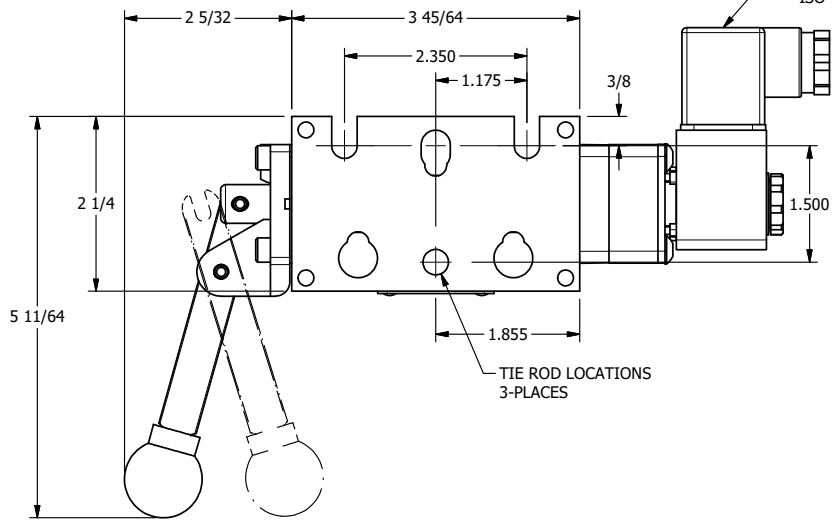

3/8" NPTF PORTS  
2-PLACES

3/8" CORD GRIP DIN CAP INCLUDED  
FORM A, ACC. TO EN 175301-803,  
ISO 4400

**AAA**  
PRODUCTS  
INTERNATIONAL  
7114 Harry Hines Blvd  
Dallas, TX 75235

TITLE: 3/8" STACK, SNGL SOL, 2 POS,  
SPR RTRN, INTR SAFE,  
LEVER ASSIST

DRAWING NO.:  
DIM\_EBSAH3A

THE INFORMATION CONTAINED WITHIN THIS DOCUMENT IS PROPRIETARY TO AAA PRODUCTS AND MAY NOT BE DISCLOSED WITHOUT PRIOR WRITTEN CONSENT