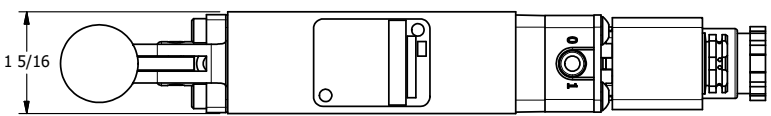

1/4" NPTF PORTS
2-PLACES

3/8" CORD GRIP DIN CAP INCLUDED
FORM A, ACC. TO EN 175301-803,
ISO 4400

TIE ROD LOCATIONS
3-PLACES

PORTS
3-PLACES

AAA
PRODUCTS
INTERNATIONAL

**AAA PRODUCTS
INTERNATIONAL**
7114 Harry Hines Blvd
Dallas, TX 75235

TITLE: 1/4" STACK, SNGL SOL, 2 POS,
SPR RTRN, INTR SAFE,
LEVER ASSIST, SIDE VENT

DRAWING NO.:
DIM_EBSAH2AC

THE INFORMATION CONTAINED WITHIN THIS DOCUMENT IS PROPRIETARY TO AAA PRODUCTS AND MAY NOT BE DISCLOSED WITHOUT PRIOR WRITTEN CONSENT