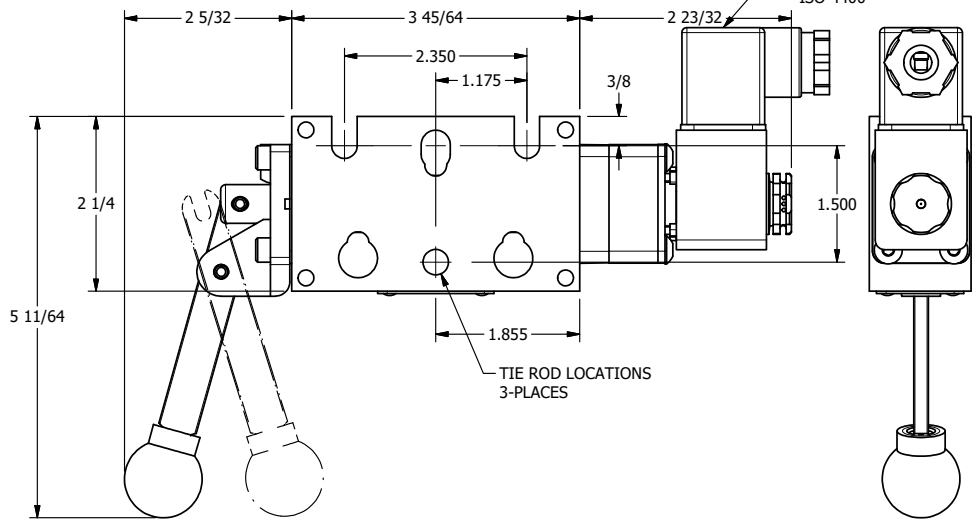

1/4" NPTF PORTS
2-PLACES

3/8" CORD GRIP DIN CAP INCLUDED
FORM A, ACC. TO EN 175301-803,
ISO 4400

TIE ROD LOCATIONS
3-PLACES

PORTS
3-PLACES

AAA
PRODUCTS
INTERNATIONAL

**AAA PRODUCTS
INTERNATIONAL**
7114 Harry Hines Blvd
Dallas, TX 75235

TITLE: 1/4" STACK, SNGL SOL, 2 POS,
SPR RTRN, INTR SAFE,
LEVER ASSIST, SIDE VENT

DRAWING NO.:
DIM_EBSAH2AC

THE INFORMATION CONTAINED WITHIN THIS DOCUMENT IS PROPRIETARY TO AAA PRODUCTS AND MAY NOT BE DISCLOSED WITHOUT PRIOR WRITTEN CONSENT