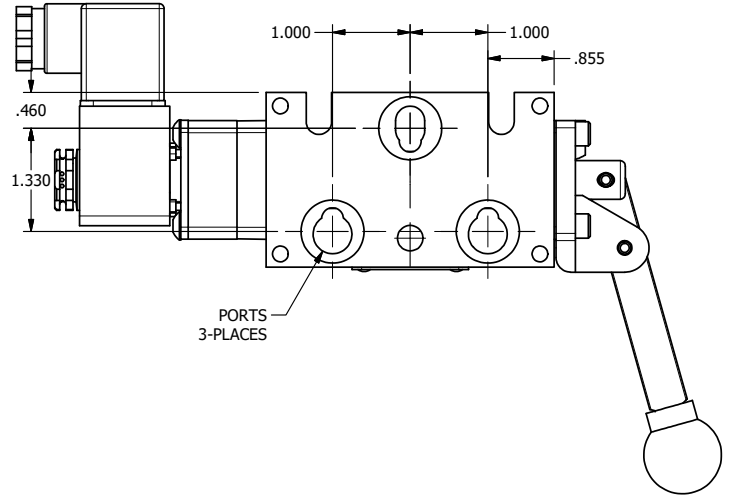

1/4" NPTF PORTS
2-PLACES

3/8" CORD GRIP DIN CAP INCLUDED
FORM A, ACC. TO EN 175301-803,
ISO 4400

TIE ROD LOCATIONS
3-PLACES

PORTS
3-PLACES

AAA
PRODUCTS
INTERNATIONAL

**AAA PRODUCTS
INTERNATIONAL**
7114 Harry Hines Blvd
Dallas, TX 75235

TITLE: 1/4" STACK, SNGL SOL, 2 POS,
SPR RTRN, INTR SAFE,
LEVER ASSIST, SIDE VENT

DRAWING NO.:
DIM_EBSAH2AC

THE INFORMATION CONTAINED WITHIN THIS DOCUMENT IS PROPRIETARY TO AAA PRODUCTS AND MAY NOT BE DISCLOSED WITHOUT PRIOR WRITTEN CONSENT