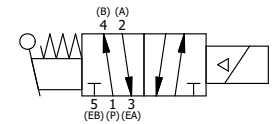

1/4" NPTF PORTS
2-PLACES

3/8" CORD GRIP DIN CAP INCLUDED
FORM A, ACC. TO EN 175301-803,
ISO 4400

TIE ROD LOCATIONS
3-PLACES

PORTS
3-PLACES

AAA
PRODUCTS
INTERNATIONAL

**AAA PRODUCTS
INTERNATIONAL**
7114 Harry Hines Blvd
Dallas, TX 75235

TITLE: 1/4" STACK, SNGL SOL, 2 POS,
SPR RTRN, INTR SAFE,
LEVER ASSIST, SIDE VENT

DRAWING NO.:
DIM_EBSAH2AC

THE INFORMATION CONTAINED WITHIN THIS DOCUMENT IS PROPRIETARY TO AAA PRODUCTS AND MAY NOT BE DISCLOSED WITHOUT PRIOR WRITTEN CONSENT