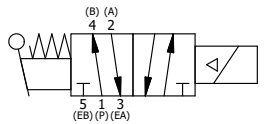

1/4" NPTF PORTS
2-PLACES

3/8" CORD GRIP DIN CAP INCLUDED
FORM A, ACC. TO EN 175301-803,
ISO 4400

AAA
PRODUCTS
INTERNATIONAL

**AAA PRODUCTS
INTERNATIONAL**
7114 Harry Hines Blvd
Dallas, TX 75235

TITLE: 1/4" STACK, SNGL SOL, 2 POS,
SPR RTRN, INTR SAFE,
LEVER ASSIST