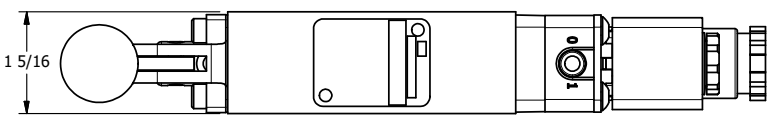

1/4" NPTF PORTS
2-PLACES

3/8" CORD GRIP DIN CAP INCLUDED
FORM A, ACC. TO EN 175301-803,
ISO 4400

AAA
PRODUCTS
INTERNATIONAL

**AAA PRODUCTS
INTERNATIONAL**
7114 Harry Hines Blvd
Dallas, TX 75235

TITLE: 1/4" STACK, SNGL SOL, 2 POS,
SPR RTRN, INTR SAFE,
LEVER ASSIST