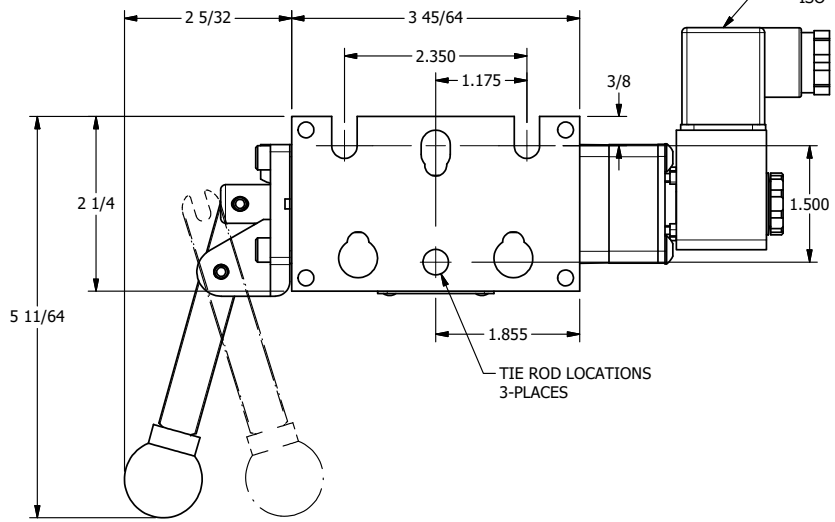

1/4" NPTF PORTS
2-PLACES

3/8" CORD GRIP DIN CAP INCLUDED
FORM A, ACC. TO EN 175301-803,
ISO 4400

AAA
PRODUCTS
INTERNATIONAL

**AAA PRODUCTS
INTERNATIONAL**
7114 Harry Hines Blvd
Dallas, TX 75235

TITLE: 1/4" STACK, SNGL SOL, 2 POS,
SPR RTRN, INTR SAFE,
LEVER ASSIST

DRAWING NO.:
DIM_EBSAH2A

THE INFORMATION CONTAINED WITHIN THIS DOCUMENT IS PROPRIETARY TO AAA PRODUCTS AND MAY NOT BE DISCLOSED WITHOUT PRIOR WRITTEN CONSENT