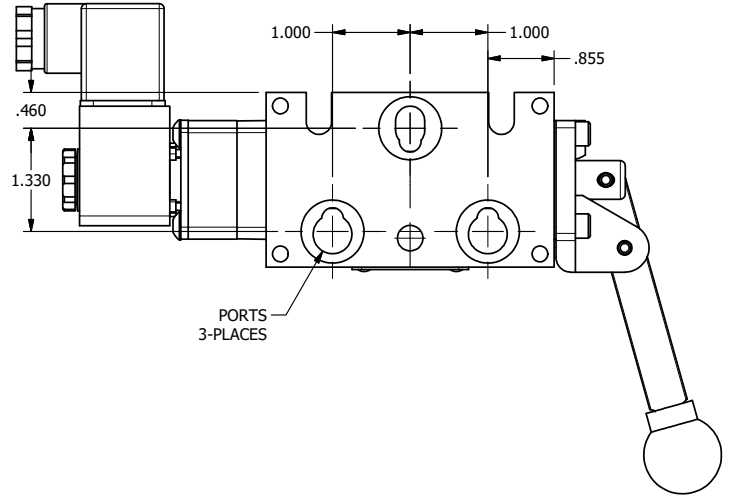

1/4" NPTF PORTS
2-PLACES

3/8" CORD GRIP DIN CAP INCLUDED
FORM A, ACC. TO EN 175301-803,
ISO 4400

AAA
PRODUCTS
INTERNATIONAL

**AAA PRODUCTS
INTERNATIONAL**
7114 Harry Hines Blvd
Dallas, TX 75235

TITLE: 1/4" STACK, SNGL SOL, 2 POS,
SPR RTRN, INTR SAFE,
LEVER ASSIST

DRAWING NO.:
DIM_EBSAH2A

THE INFORMATION CONTAINED WITHIN THIS DOCUMENT IS PROPRIETARY TO AAA PRODUCTS AND MAY NOT BE DISCLOSED WITHOUT PRIOR WRITTEN CONSENT