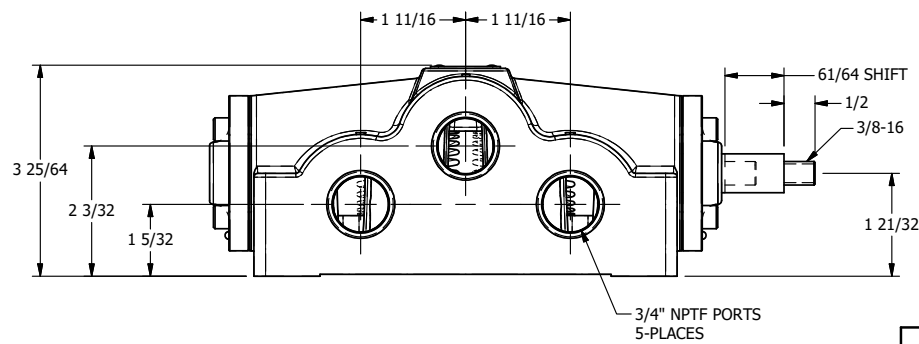

4

3

2

1

AAA
PRODUCTS
INTERNATIONAL

**AAA PRODUCTS
INTERNATIONAL**
7114 Harry Hines Blvd
Dallas, TX 75235

TITLE: 3/4" SIDE PORT, STUD, 2 POS,
FRICTION POS

DRAWING NO.:
DIM_889V