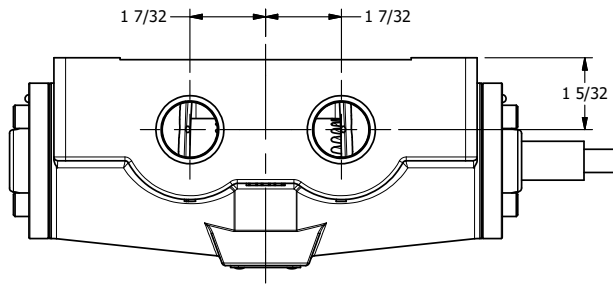

4

3

2

1

AAA
PRODUCTS
INTERNATIONAL

**AAA PRODUCTS
INTERNATIONAL**
7114 Harry Hines Blvd
Dallas, TX 75235

TITLE: 3/4" SIDE PORT, STUD, 2 POS,
FRICTION POS

DRAWING NO.:
DIM_889V