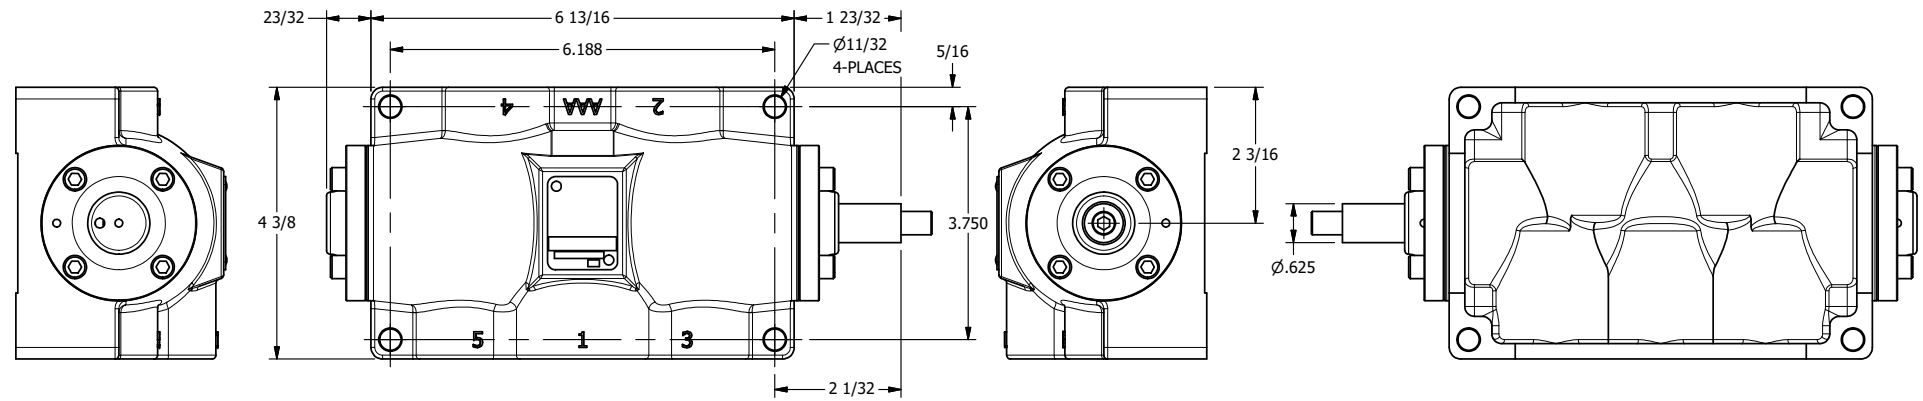

4

3

2

1

AAA
PRODUCTS
INTERNATIONAL

**AAA PRODUCTS
INTERNATIONAL**
7114 Harry Hines Blvd
Dallas, TX 75235

TITLE: 3/4" SIDE PORT, STUD, 2 POS,
FRICTION POS

DRAWING NO.:
DIM_889V