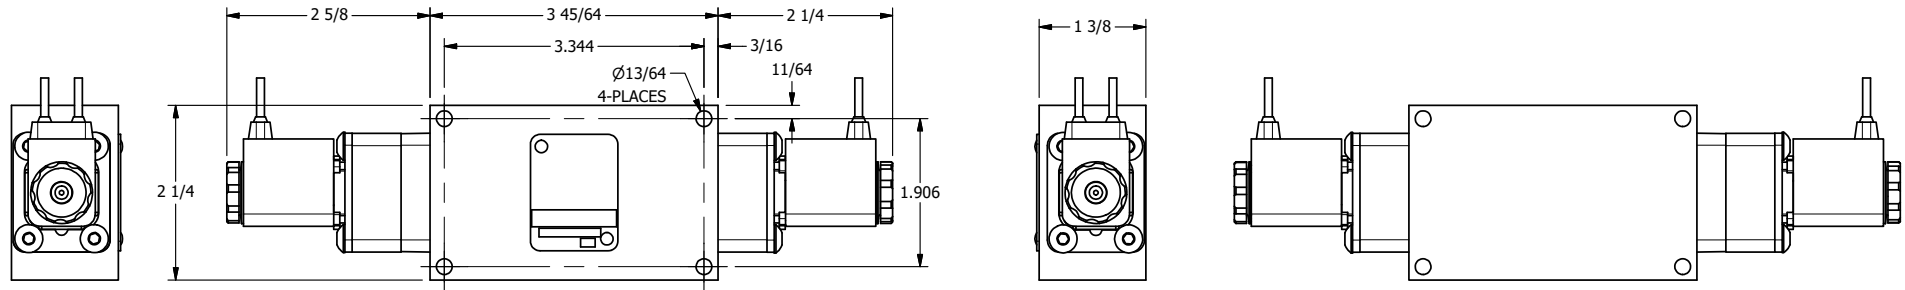

4 3 2 1

AAA
PRODUCTS
INTERNATIONAL

**AAA PRODUCTS
INTERNATIONAL**
7114 Harry Hines Blvd
Dallas, TX 75235

TITLE: 3/8" SIDE PORT, DBL SOL, 3 POS,
SPR CTR, SOL SHFT, CLSD CTR SPL,
FLYING LEAD, SS HDWR

DRAWING NO.:
DIM_843VY