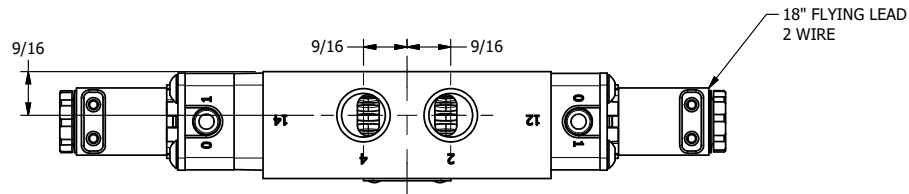

4 3 2 1

AAA
PRODUCTS
INTERNATIONAL

**AAA PRODUCTS
INTERNATIONAL**
7114 Harry Hines Blvd
Dallas, TX 75235

TITLE: 3/8" SIDE PORT, DBL SOL, 3 POS,
SPR CTR, SOL SHFT, CLSD CTR SPL,
FLYING LEAD, SS HDWR

DRAWING NO.:
DIM_843VY