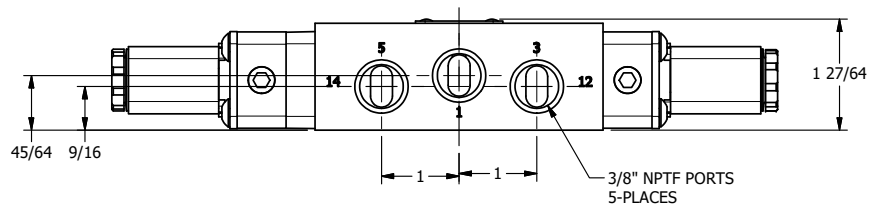

4 3 2 1

AAA
PRODUCTS
INTERNATIONAL

**AAA PRODUCTS
INTERNATIONAL**
7114 Harry Hines Blvd
Dallas, TX 75235

TITLE: 3/8" SIDE PORT, DBL SOL, 3 POS,
SPR CTR, SOL SHFT, CLSD CTR SPL,
FLYING LEAD, SS HDWR

DRAWING NO.:
DIM_843VY