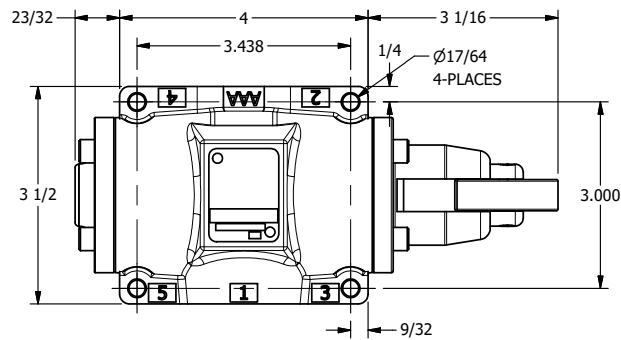

4

3

2

1

AAA
PRODUCTS
INTERNATIONAL

**AAA PRODUCTS
INTERNATIONAL**
7114 Harry Hines Blvd
Dallas, TX 75235

TITLE
1/2" SIDE PORT, CAM ROLLER, 2 POS,
SPRING RTRN, LG CAM W/WIPER

DRAWING NO.:
DIM_841V