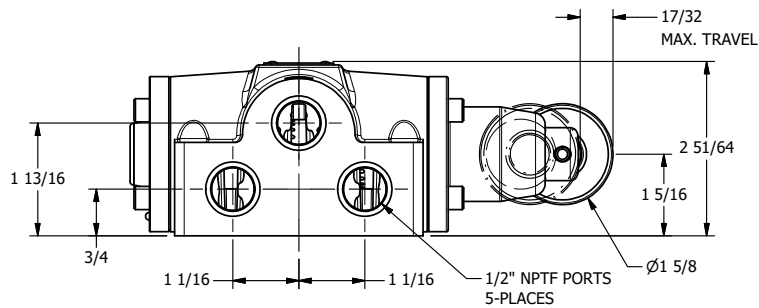

4

3

2

1

AAA
PRODUCTS
INTERNATIONAL

**AAA PRODUCTS
INTERNATIONAL**
7114 Harry Hines Blvd
Dallas, TX 75235

TITLE
1/2" SIDE PORT, CAM ROLLER, 2 POS,
SPRING RTRN, LG CAM W/WIPER

DRAWING NO.:
DIM_841V