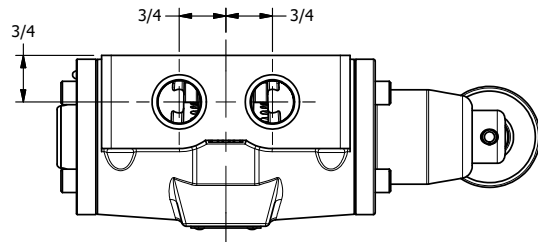

4

3

2

1

AAA
PRODUCTS
INTERNATIONAL

**AAA PRODUCTS
INTERNATIONAL**
7114 Harry Hines Blvd
Dallas, TX 75235

TITLE
1/2" SIDE PORT, CAM ROLLER, 2 POS,
SPRING RTRN, LG CAM W/WIPER

DRAWING NO.:
DIM_841V