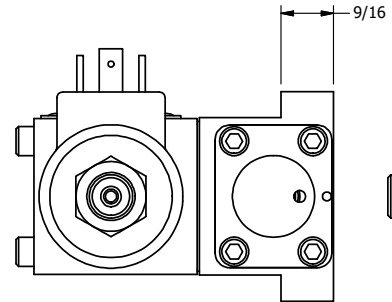

4

3

2

1

B

B

ISO 4400 DIN CONNECTION

A

A

4

3

2

AAA
PRODUCTS
INTERNATIONAL

**AAA PRODUCTS
INTERNATIONAL**
7114 Harry Hines Blvd
Dallas, TX 75235

TITLE 3/8" SUBPLATE, SNGL SOL, 2 POS,
SPRING RTRN, ISO 4400 DIN,
HALF SHFT, RVRS BUILD

DRAWING NO.:
DIM_829V