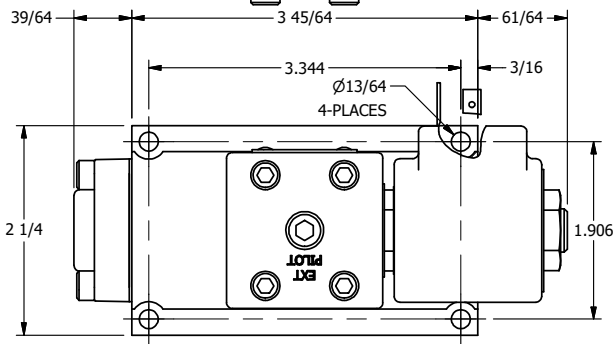

4

3

2

1

B

B

ISO 4400 DIN CONNECTION

A

A

4

3

2

AAA
PRODUCTS
INTERNATIONAL

**AAA PRODUCTS
INTERNATIONAL**
7114 Harry Hines Blvd
Dallas, TX 75235

TITLE 3/8" SUBPLATE, SNGL SOL, 2 POS,
SPRING RTRN, ISO 4400 DIN,
HALF SHFT, RVRS BUILD

DRAWING NO.:
DIM_829V