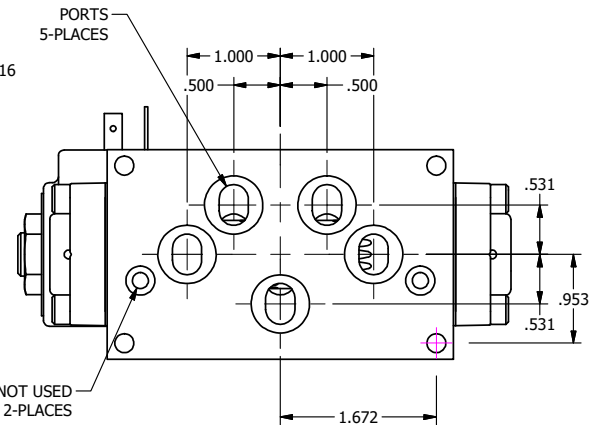

4

3

2

1

B

B

ISO 4400 DIN CONNECTION

A

A

4

3

2

AAA
PRODUCTS
INTERNATIONAL

**AAA PRODUCTS
INTERNATIONAL**
7114 Harry Hines Blvd
Dallas, TX 75235

TITLE 3/8" SUBPLATE, SNGL SOL, 2 POS,
SPRING RTRN, ISO 4400 DIN,
HALF SHFT, RVRS BUILD

DRAWING NO.:
DIM_829V