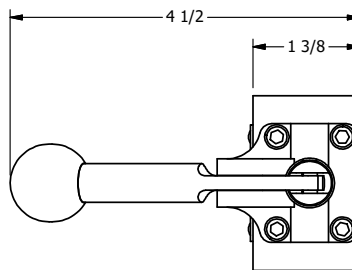

4

3

2

1

AAA
PRODUCTS
INTERNATIONAL

**AAA PRODUCTS
INTERNATIONAL**
7114 Harry Hines Blvd
Dallas, TX 75235

TITLE: 1/4" SIDE PORT, LEVER, 2 POS,
FRICTION POS, LEVER RTRN,
ALUM & STAINLESS

DRAWING NO.:
DIM_815V