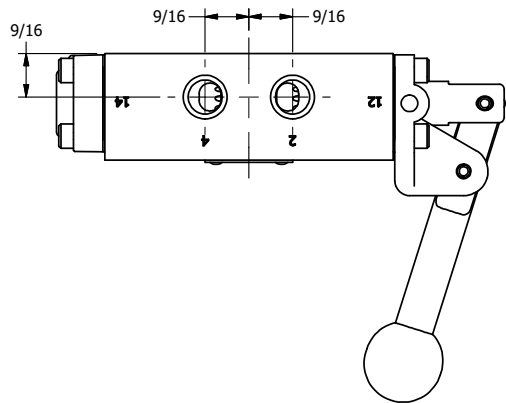

4

3

2

1

AAA
PRODUCTS
INTERNATIONAL

**AAA PRODUCTS
INTERNATIONAL**
7114 Harry Hines Blvd
Dallas, TX 75235

TITLE: 1/4" SIDE PORT, LEVER, 2 POS,
FRICTION POS, LEVER RTRN,
ALUM & STAINLESS

DRAWING NO.:
DIM_815V