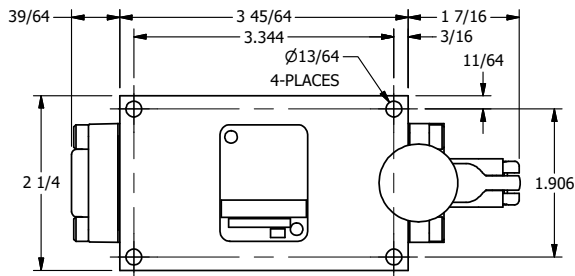

4

3

2

1

AAA
PRODUCTS
INTERNATIONAL

**AAA PRODUCTS
INTERNATIONAL**
7114 Harry Hines Blvd
Dallas, TX 75235

TITLE: 1/4" SIDE PORT, LEVER, 2 POS,
FRICTION POS, LEVER RTRN,
ALUM & STAINLESS

DRAWING NO.:
DIM_815V