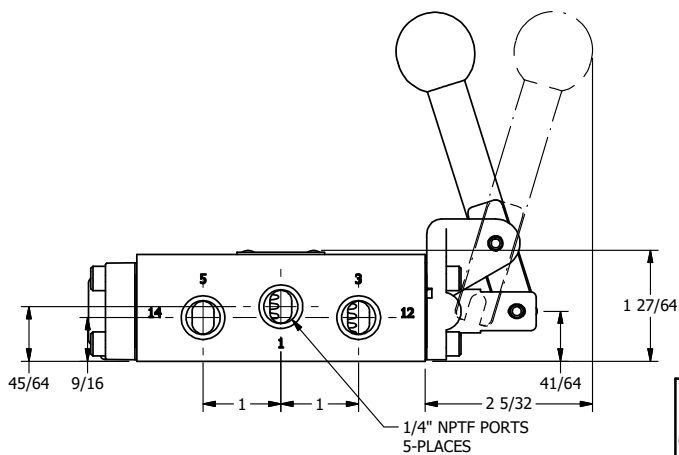

4

3

2

1

AAA
PRODUCTS
INTERNATIONAL

**AAA PRODUCTS
INTERNATIONAL**
7114 Harry Hines Blvd
Dallas, TX 75235

TITLE: 1/4" SIDE PORT, LEVER, 2 POS,
FRICTION POS, LEVER RTRN,
ALUM & STAINLESS

DRAWING NO.:
DIM_815V