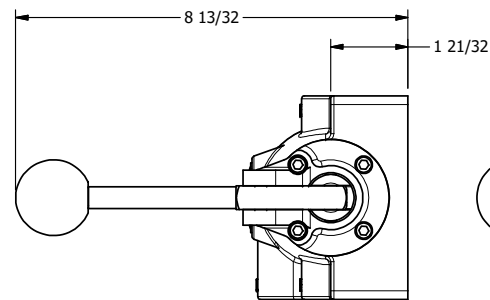

AAA
PRODUCTS
INTERNATIONAL

**AAA PRODUCTS
INTERNATIONAL**
7114 Harry Hines Blvd
Dallas, TX 75235

TITLE: 1" SUBPLATE, LEVER, 3 POS,
SPR CTR, LEVER SHFT, FLOAT CTR SPL,
1/2x1-15/16 BTM SLOTS, PORTS 2 & 4

DRAWING NO.:
DIM_814VY