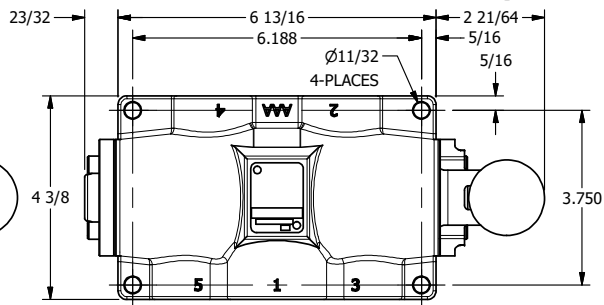

AAA
PRODUCTS
INTERNATIONAL

**AAA PRODUCTS
INTERNATIONAL**
7114 Harry Hines Blvd
Dallas, TX 75235

TITLE: 1" SUBPLATE, LEVER, 3 POS,
SPR CTR, LEVER SHFT, FLOAT CTR SPL,
1/2x1-15/16 BTM SLOTS, PORTS 2 & 4

DRAWING NO.:
DIM_814VY