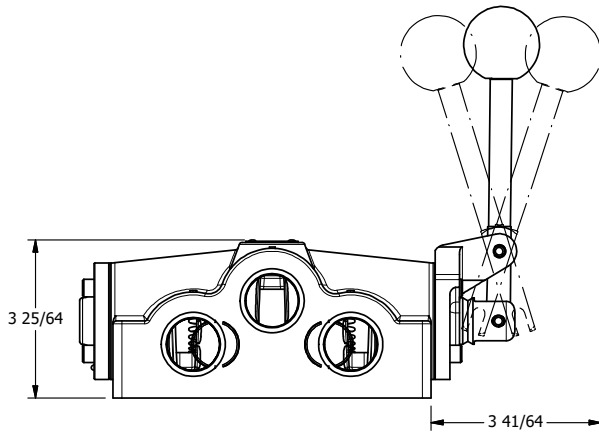

AAA
PRODUCTS
INTERNATIONAL

**AAA PRODUCTS
INTERNATIONAL**
7114 Harry Hines Blvd
Dallas, TX 75235

TITLE: 1" SUBPLATE, LEVER, 3 POS,
SPR CTR, LEVER SHFT, FLOAT CTR SPL,
1/2x1-15/16 BTM SLOTS, PORTS 2 & 4

DRAWING NO.:
DIM_814VY