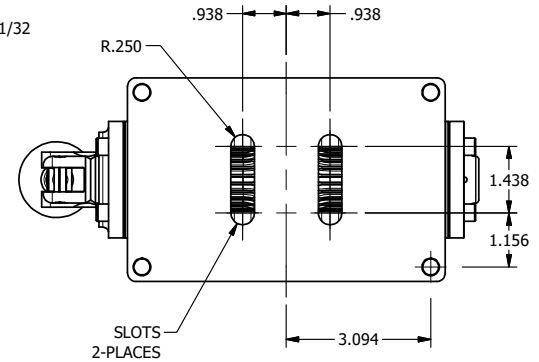

AAA
PRODUCTS
INTERNATIONAL

**AAA PRODUCTS
INTERNATIONAL**
7114 Harry Hines Blvd
Dallas, TX 75235

TITLE: 1" SUBPLATE, LEVER, 3 POS,
SPR CTR, LEVER SHFT, FLOAT CTR SPL,
1/2x1-15/16 BTM SLOTS, PORTS 2 & 4

DRAWING NO.:
DIM_814VY