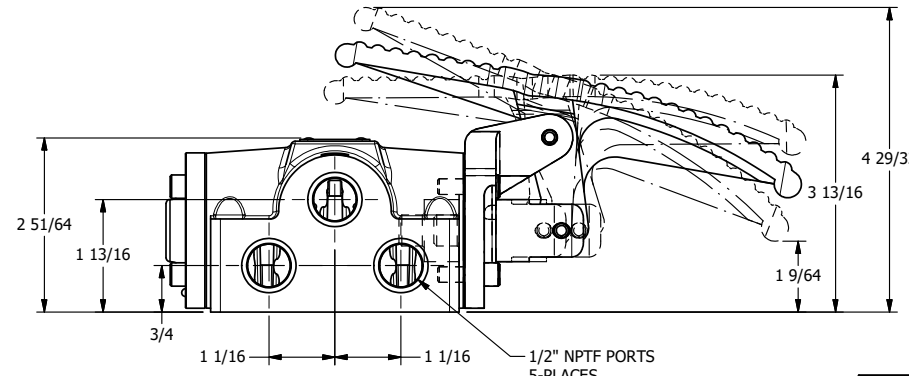

4

3

2

1

AAA
PRODUCTS
INTERNATIONAL

AAA PRODUCTS INTERNATIONAL
7114 Harry Hines Blvd
Dallas, TX 75235

TITLE: 1/2" SIDE PORT, TREADLE, 3 POS,
SPR CTR, TREADLE SHFT, CLSD CTR SPL
HVY DUTY TREADLE

DRAWING NO.:
DIM_797VY