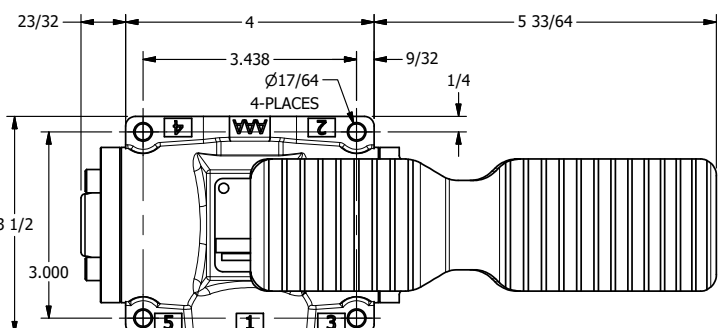

4

3

2

1

AAA
PRODUCTS
INTERNATIONAL

AAA PRODUCTS INTERNATIONAL
7114 Harry Hines Blvd
Dallas, TX 75235

TITLE: 1/2" SIDE PORT, TREADLE, 3 POS,
SPR CTR, TREADLE SHFT, CLSD CTR SPL
HVY DUTY TREADLE

DRAWING NO.:
DIM_797VY