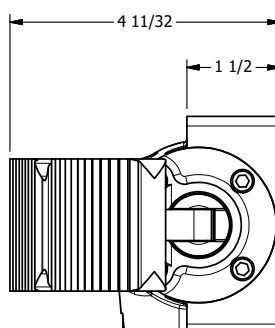

4

3

2

1

AAA
PRODUCTS
INTERNATIONAL

AAA PRODUCTS INTERNATIONAL
7114 Harry Hines Blvd
Dallas, TX 75235

TITLE: 1/2" SIDE PORT, TREADLE, 3 POS,
SPR CTR, TREADLE SHFT, CLSD CTR SPL
HVY DUTY TREADLE

DRAWING NO.:
DIM_797VY