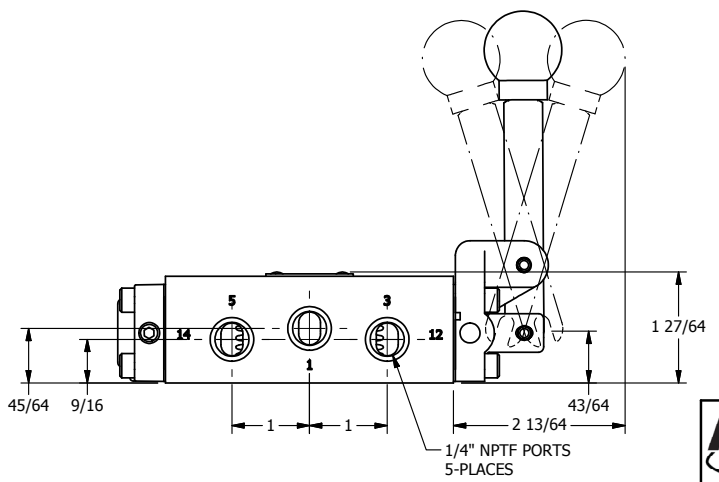

4

3

2

1

**AAA**  
PRODUCTS  
INTERNATIONAL

**AAA PRODUCTS INTERNATIONAL**  
7114 Harry Hines Blvd  
Dallas, TX 75235

TITLE: 1/4" SIDE PORT, LEVER, 3 POS,  
REAR DETENT, FLOAT CTR SPL,  
LOCKOUT B

DRAWING NO.:  
DIM\_779V