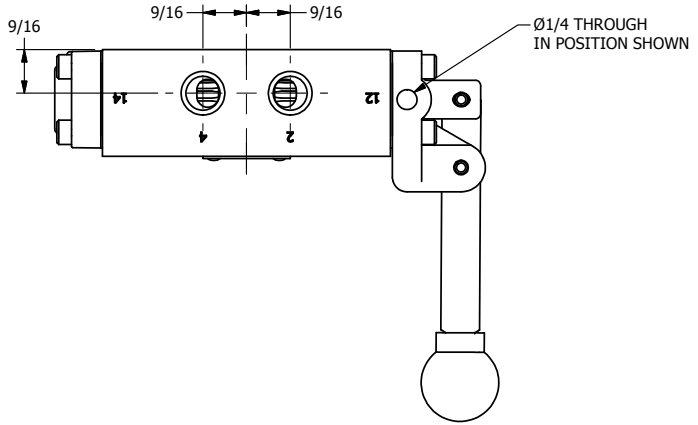

4

3

2

1

**AAA**  
PRODUCTS  
INTERNATIONAL

**AAA PRODUCTS INTERNATIONAL**  
7114 Harry Hines Blvd  
Dallas, TX 75235

TITLE: 1/4" SIDE PORT, LEVER, 3 POS,  
REAR DETENT, FLOAT CTR SPL,  
LOCKOUT B

DRAWING NO.:  
DIM\_779V