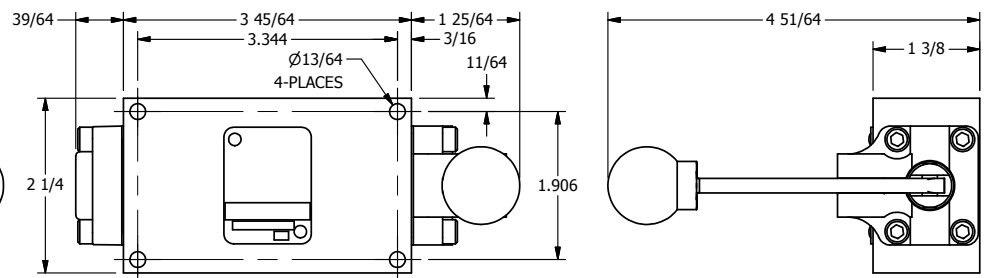

4

3

2

1

**AAA**  
PRODUCTS  
INTERNATIONAL

**AAA PRODUCTS INTERNATIONAL**  
7114 Harry Hines Blvd  
Dallas, TX 75235

TITLE: 1/4" SIDE PORT, LEVER, 3 POS,  
REAR DETENT, FLOAT CTR SPL,  
LOCKOUT B

DRAWING NO.:  
DIM\_779V