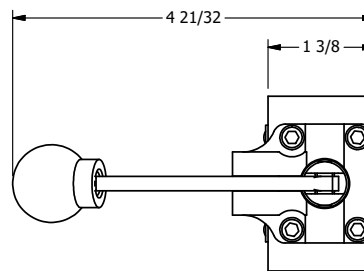

4

3

2

1

**AAA**  
PRODUCTS  
INTERNATIONAL

**AAA PRODUCTS  
INTERNATIONAL**  
7114 Harry Hines Blvd  
Dallas, TX 75235

TITLE: 3/8" SIDE PORT, LEVER, 2 POS,  
DETENT, LOCKOUT A & C,  
BUNA-N BODY O-RINGS

DRAWING NO.:  
DIM\_742V