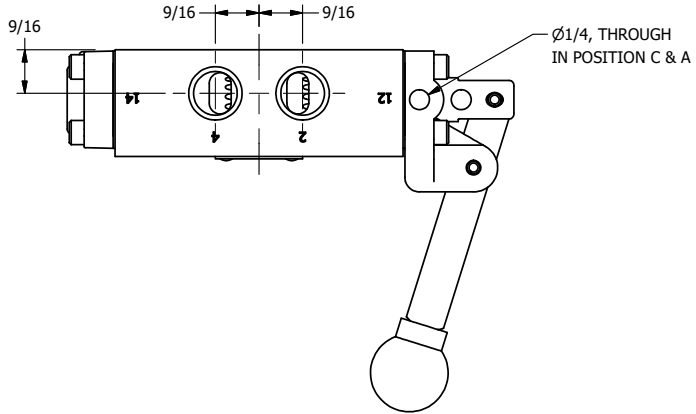

4

3

2

1

**AAA**  
PRODUCTS  
INTERNATIONAL

**AAA PRODUCTS  
INTERNATIONAL**  
7114 Harry Hines Blvd  
Dallas, TX 75235

TITLE: 3/8" SIDE PORT, LEVER, 2 POS,  
DETENT, LOCKOUT A & C,  
BUNA-N BODY O-RINGS

DRAWING NO.:  
DIM\_742V