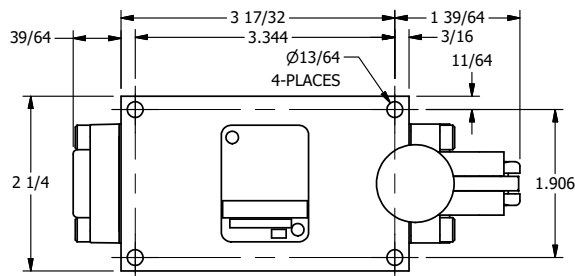

4

3

2

1

**AAA**  
PRODUCTS  
INTERNATIONAL

**AAA PRODUCTS  
INTERNATIONAL**  
7114 Harry Hines Blvd  
Dallas, TX 75235

TITLE: 3/8" SIDE PORT, LEVER, 2 POS,  
DETENT, LOCKOUT A & C,  
BUNA-N BODY O-RINGS

DRAWING NO.:  
DIM\_742V