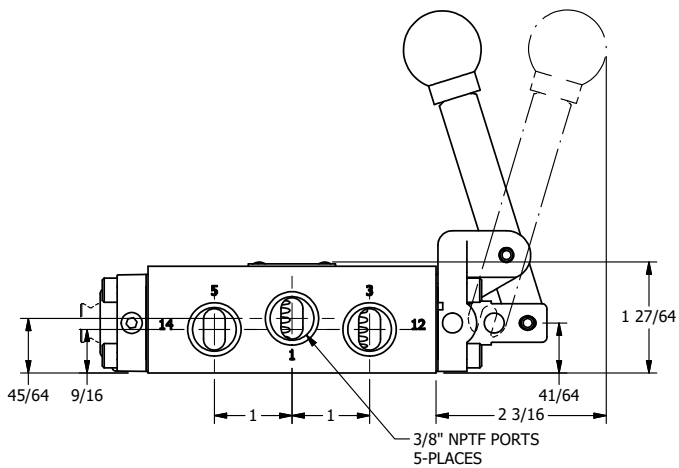

4

3

2

1

**AAA**  
PRODUCTS  
INTERNATIONAL

**AAA PRODUCTS  
INTERNATIONAL**  
7114 Harry Hines Blvd  
Dallas, TX 75235

TITLE: 3/8" SIDE PORT, LEVER, 2 POS,  
DETENT, LOCKOUT A & C,  
BUNA-N BODY O-RINGS

DRAWING NO.:  
DIM\_742V