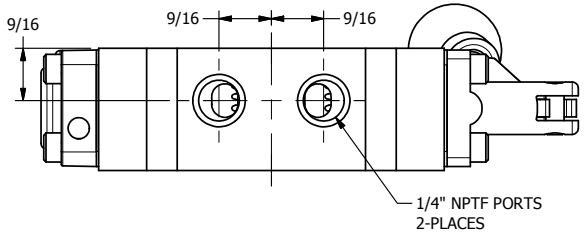

4

3

2

1

Ø7/32 THRU HOLE,
IN POSITIONS SHOWN

AAA
PRODUCTS
INTERNATIONAL

**AAA PRODUCTS
INTERNATIONAL**
7114 Harry Hines Blvd
Dallas, TX 75235

TITLE: 1/4" STACK, LEVER, 2 POS,
FRICTION POS, LEVER RTRN,
BENT LVR LFT 15D, LOCKOUT A & C

DRAWING NO.:
DIM_737V

THE INFORMATION CONTAINED WITHIN THIS DOCUMENT IS PROPRIETARY TO AAA PRODUCTS AND MAY NOT BE DISCLOSED WITHOUT PRIOR WRITTEN CONSENT

4

3

2

1