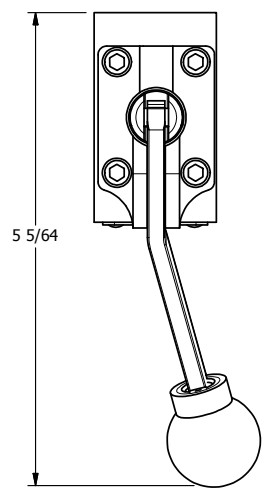

4

3

2

1

Ø7/32 THRU HOLE,
IN POSITIONS SHOWN

AAA
PRODUCTS
INTERNATIONAL

**AAA PRODUCTS
INTERNATIONAL**
7114 Harry Hines Blvd
Dallas, TX 75235

TITLE: 1/4" STACK, LEVER, 2 POS,
FRICTION POS, LEVER RTRN,
BENT LVR LFT 15D, LOCKOUT A & C

DRAWING NO.:
DIM_737V

THE INFORMATION CONTAINED WITHIN THIS DOCUMENT IS PROPRIETARY TO AAA PRODUCTS AND MAY NOT BE DISCLOSED WITHOUT PRIOR WRITTEN CONSENT

4

3

2

1