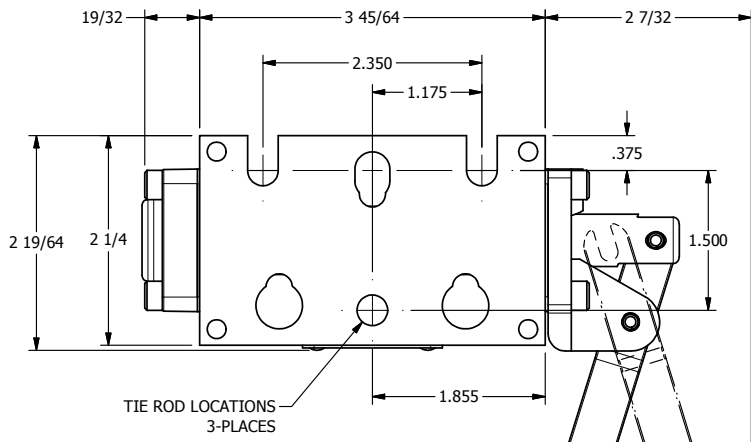

4

3

2

1

Ø7/32 THRU HOLE,
IN POSITIONS SHOWN

AAA
PRODUCTS
INTERNATIONAL

**AAA PRODUCTS
INTERNATIONAL**
7114 Harry Hines Blvd
Dallas, TX 75235

TITLE: 1/4" STACK, LEVER, 2 POS,
FRICTION POS, LEVER RTRN,
BENT LVR LFT 15D, LOCKOUT A & C

DRAWING NO.:
DIM_737V

THE INFORMATION CONTAINED WITHIN THIS DOCUMENT IS PROPRIETARY TO AAA PRODUCTS AND MAY NOT BE DISCLOSED WITHOUT PRIOR WRITTEN CONSENT

4

3

2

1