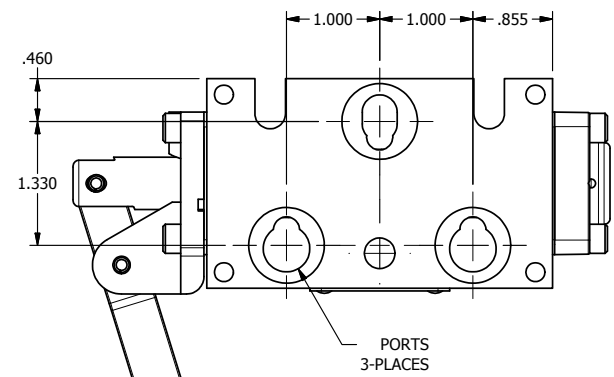

4

3

2

1

Ø7/32 THRU HOLE,
IN POSITIONS SHOWN

AAA
PRODUCTS
INTERNATIONAL

**AAA PRODUCTS
INTERNATIONAL**
7114 Harry Hines Blvd
Dallas, TX 75235

TITLE: 1/4" STACK, LEVER, 2 POS,
FRICTION POS, LEVER RTRN,
BENT LVR LFT 15D, LOCKOUT A & C

DRAWING NO.:
DIM_737V

THE INFORMATION CONTAINED WITHIN THIS DOCUMENT IS PROPRIETARY TO AAA PRODUCTS AND MAY NOT BE DISCLOSED WITHOUT PRIOR WRITTEN CONSENT

4

3

2

1