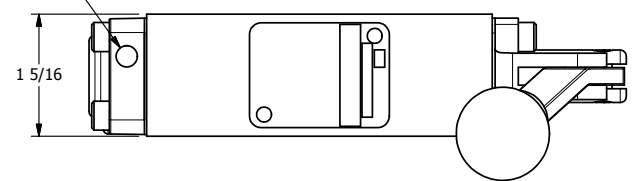

4

3

2

1

Ø7/32 THRU HOLE,
IN POSITIONS SHOWN

AAA
PRODUCTS
INTERNATIONAL

**AAA PRODUCTS
INTERNATIONAL**
7114 Harry Hines Blvd
Dallas, TX 75235

TITLE: 1/4" STACK, LEVER, 2 POS,
FRICTION POS, LEVER RTRN,
BENT LVR LFT 15D, LOCKOUT A & C

DRAWING NO.:
DIM_737V

THE INFORMATION CONTAINED WITHIN THIS DOCUMENT IS PROPRIETARY TO AAA PRODUCTS AND MAY NOT BE DISCLOSED WITHOUT PRIOR WRITTEN CONSENT

4

3

2

1