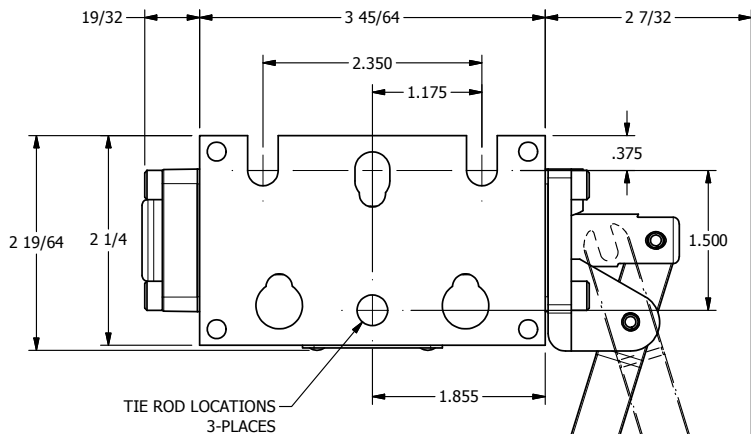

4

3

2

1

Ø7/32 THRU HOLE, IN POSITIONS SHOWN

AAA
PRODUCTS
INTERNATIONAL
7114 Harry Hines Blvd
Dallas, TX 75235

TITLE: 1/4" STACK, LEVER, 2 POS,
FRICTION POS, LEVER RTRN,
BENT LVR RT 15D, LOCKOUT A & C

DRAWING NO.:
DIM_736V