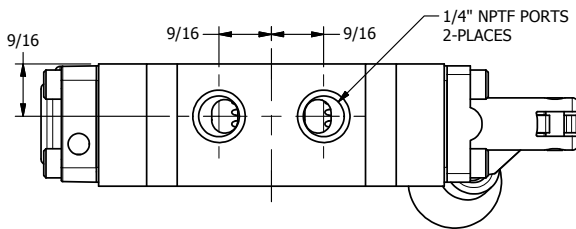

4

3

2

1

Ø7/32 THRU HOLE, IN POSITIONS SHOWN

AAA
PRODUCTS
INTERNATIONAL
7114 Harry Hines Blvd
Dallas, TX 75235

TITLE: 1/4" STACK, LEVER, 2 POS,
FRICTION POS, LEVER RTRN,
BENT LVR RT 15D, LOCKOUT A & C

DRAWING NO.:
DIM_736V