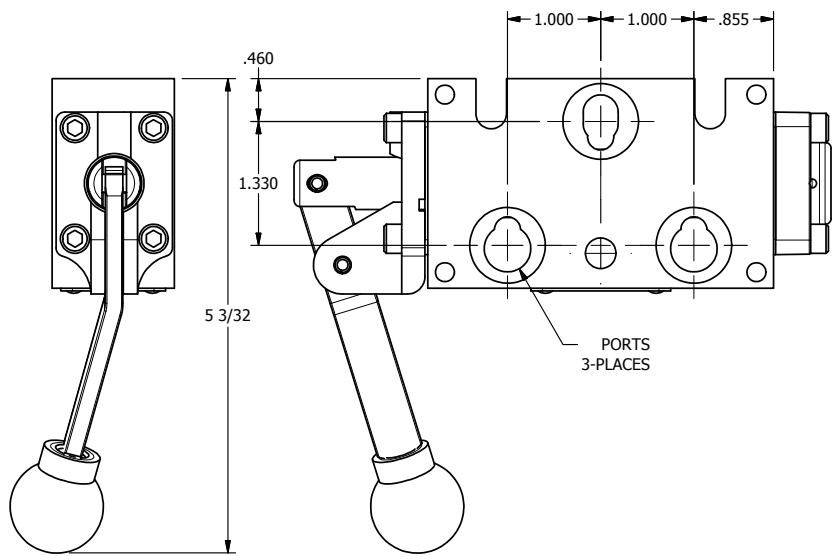

4

3

2

1

Ø7/32 THRU HOLE, IN POSITIONS SHOWN

AAA
PRODUCTS
INTERNATIONAL
7114 Harry Hines Blvd
Dallas, TX 75235

TITLE: 1/4" STACK, LEVER, 2 POS,
FRICTION POS, LEVER RTRN,
BENT LVR RT 15D, LOCKOUT A & C

DRAWING NO.:
DIM_736V