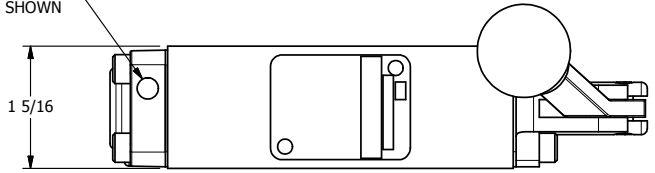

4

3

2

1

Ø7/32 THRU HOLE, IN POSITIONS SHOWN

AAA
PRODUCTS
INTERNATIONAL
7114 Harry Hines Blvd
Dallas, TX 75235

TITLE: 1/4" STACK, LEVER, 2 POS,
FRICTION POS, LEVER RTRN,
BENT LVR RT 15D, LOCKOUT A & C

DRAWING NO.:
DIM_736V