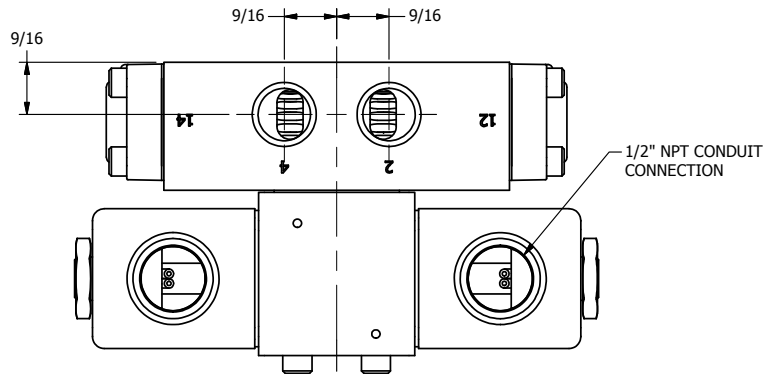

4

3

2

1

AAA
PRODUCTS
INTERNATIONAL

**AAA PRODUCTS
INTERNATIONAL**
7114 Harry Hines Blvd
Dallas, TX 75235

TITLE: 3/8" SIDE PORT, DBL SOL, 3 POS,
SPR CTR, SOL RTRN, CLSD CTR SPL,
CLASSIC SOL

DRAWING NO.:
DIM_728VY