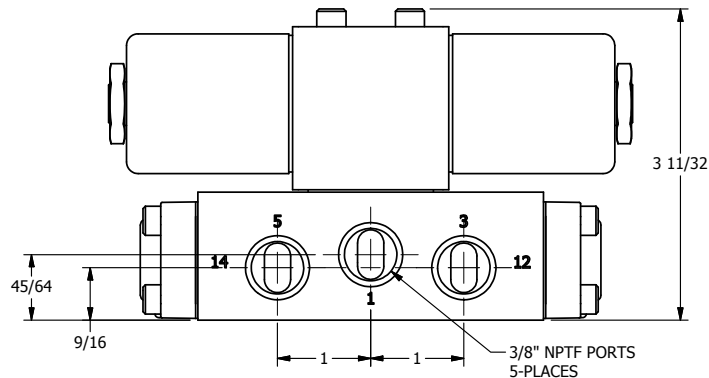

4

3

2

1

AAA
PRODUCTS
INTERNATIONAL

**AAA PRODUCTS
INTERNATIONAL**
7114 Harry Hines Blvd
Dallas, TX 75235

TITLE: 3/8" SIDE PORT, DBL SOL, 3 POS,
SPR CTR, SOL RTRN, CLSD CTR SPL,
CLASSIC SOL

DRAWING NO.:
DIM_728VY