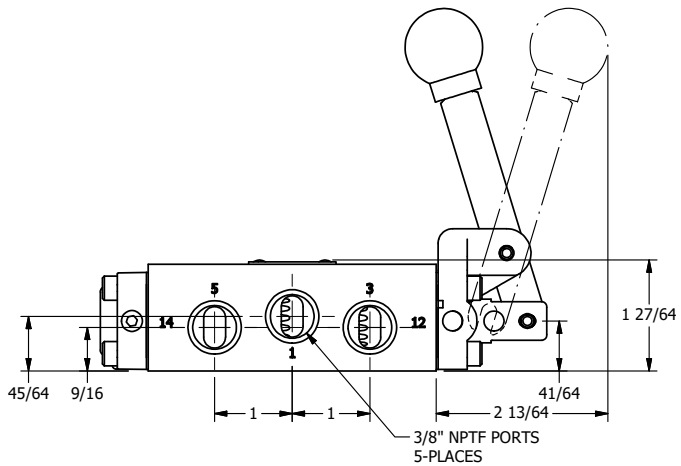

4

3

2

1

AAA
PRODUCTS
INTERNATIONAL

**AAA PRODUCTS
INTERNATIONAL**
7114 Harry Hines Blvd
Dallas, TX 75235

TITLE: 3/8" SIDE PORT, LEVER, 2 POS,
DETENT, LOCKOUT A & C

DRAWING NO.:
DIM_690V