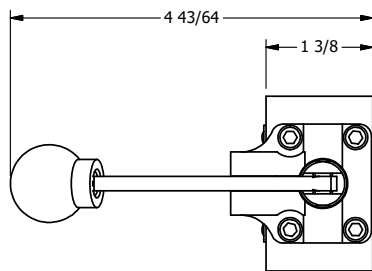

4

3

2

1

AAA
PRODUCTS
INTERNATIONAL

**AAA PRODUCTS
INTERNATIONAL**
7114 Harry Hines Blvd
Dallas, TX 75235

TITLE: 3/8" SIDE PORT, LEVER, 2 POS,
DETENT, LOCKOUT A & C

DRAWING NO.:
DIM_690V