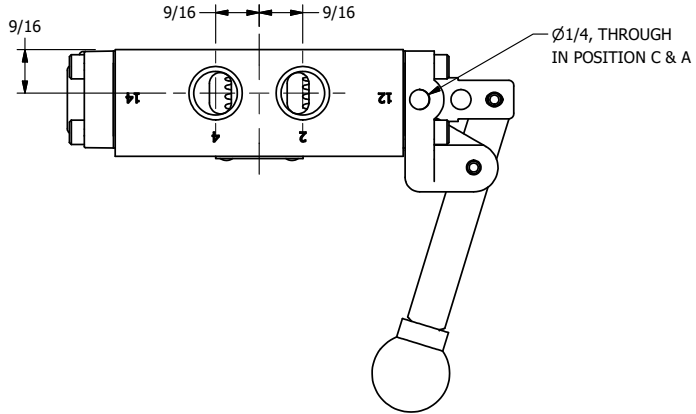

4

3

2

1

AAA
PRODUCTS
INTERNATIONAL

**AAA PRODUCTS
INTERNATIONAL**
7114 Harry Hines Blvd
Dallas, TX 75235

TITLE: 3/8" SIDE PORT, LEVER, 2 POS,
DETENT, LOCKOUT A & C

DRAWING NO.:
DIM_690V