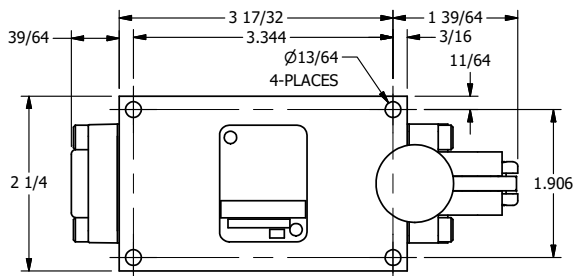

4

3

2

1

AAA
PRODUCTS
INTERNATIONAL

**AAA PRODUCTS
INTERNATIONAL**
7114 Harry Hines Blvd
Dallas, TX 75235

TITLE: 3/8" SIDE PORT, LEVER, 2 POS,
DETENT, LOCKOUT A & C

DRAWING NO.:
DIM_690V