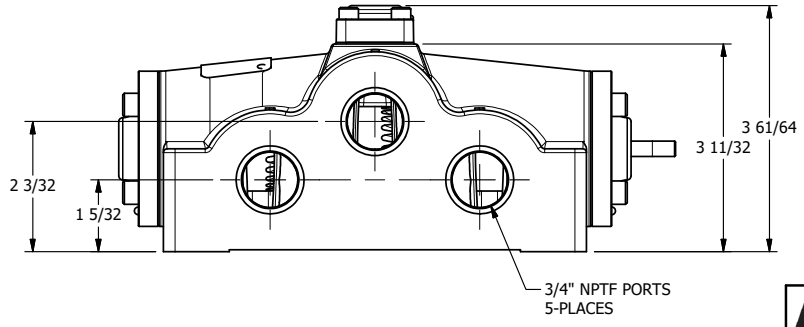

4

3

2

1

AAA
PRODUCTS
INTERNATIONAL

AAA PRODUCTS INTERNATIONAL
7114 Harry Hines Blvd
Dallas, TX 75235

TITLE: 3/4" SIDE PORT, DBL PILOT, 2 POS,
FRICTION POS, PILOT SHFT,
INDICATOR PIN

DRAWING NO.:
DIM_669V