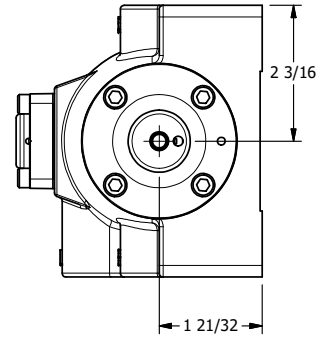

4

3

2

1

AAA
PRODUCTS
INTERNATIONAL

AAA PRODUCTS INTERNATIONAL
7114 Harry Hines Blvd
Dallas, TX 75235

TITLE: 3/4" SIDE PORT, DBL PILOT, 2 POS,
FRICTION POS, PILOT SHFT,
INDICATOR PIN

DRAWING NO.:
DIM_669V