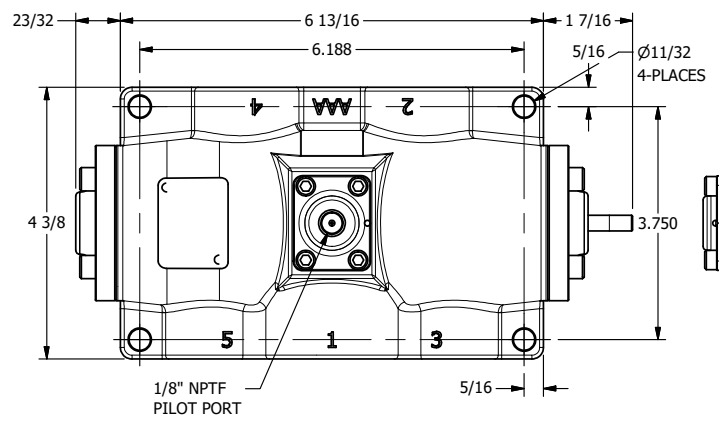

4

3

2

1

AAA
PRODUCTS
INTERNATIONAL

AAA PRODUCTS INTERNATIONAL
7114 Harry Hines Blvd
Dallas, TX 75235

TITLE: 3/4" SIDE PORT, DBL PILOT, 2 POS,
FRICTION POS, PILOT SHFT,
INDICATOR PIN

DRAWING NO.:
DIM_669V