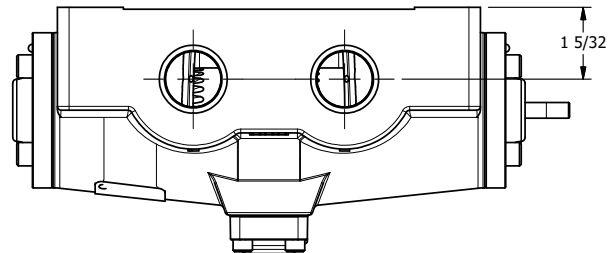

4

3

2

1

AAA
PRODUCTS
INTERNATIONAL

AAA PRODUCTS INTERNATIONAL
7114 Harry Hines Blvd
Dallas, TX 75235

TITLE: 3/4" SIDE PORT, DBL PILOT, 2 POS,
FRICTION POS, PILOT SHFT,
INDICATOR PIN

DRAWING NO.:
DIM_669V