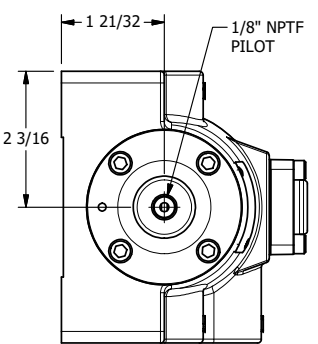

4

3

2

1

AAA
PRODUCTS
INTERNATIONAL

AAA PRODUCTS INTERNATIONAL
7114 Harry Hines Blvd
Dallas, TX 75235

TITLE: 3/4" SIDE PORT, DBL PILOT, 2 POS,
FRICTION POS, PILOT SHFT,
INDICATOR PIN

DRAWING NO.:
DIM_669V