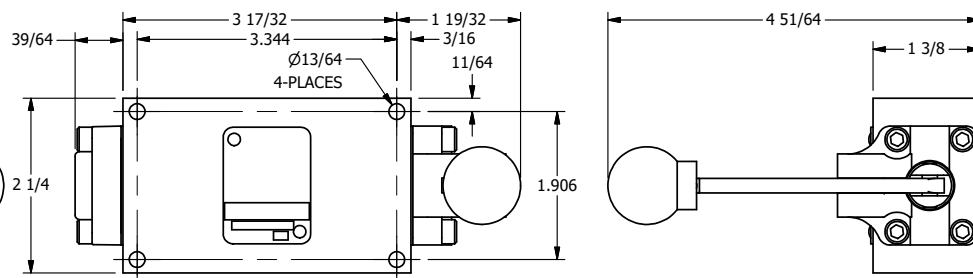

4

3

2

1

AAA
PRODUCTS
INTERNATIONAL

AAA PRODUCTS INTERNATIONAL
7114 Harry Hines Blvd
Dallas, TX 75235

TITLE: 3/8" SIDE PORT, LEVER, 3 POS,
REAR DETENT, CLSD CTR SPL,
LOCKOUT B

DRAWING NO.:
DIM_668V