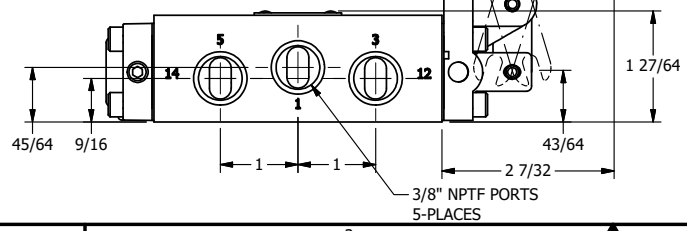

4

3

2

1

AAA
PRODUCTS
INTERNATIONAL

AAA PRODUCTS INTERNATIONAL
7114 Harry Hines Blvd
Dallas, TX 75235

TITLE: 3/8" SIDE PORT, LEVER, 3 POS,
REAR DETENT, CLSD CTR SPL,
LOCKOUT B

DRAWING NO.:
DIM_668V