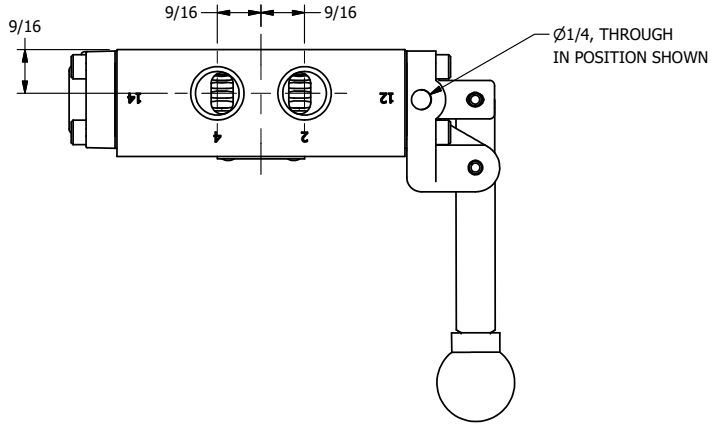

4

3

2

1

AAA
PRODUCTS
INTERNATIONAL

AAA PRODUCTS INTERNATIONAL
7114 Harry Hines Blvd
Dallas, TX 75235

TITLE: 3/8" SIDE PORT, LEVER, 3 POS,
REAR DETENT, CLSD CTR SPL,
LOCKOUT B

DRAWING NO.:
DIM_668V