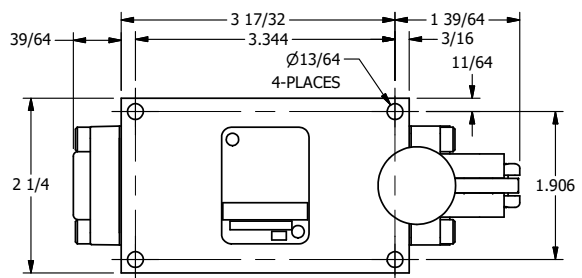

4

3

2

1

AAA
PRODUCTS
INTERNATIONAL

**AAA PRODUCTS
INTERNATIONAL**
7114 Harry Hines Blvd
Dallas, TX 75235

TITLE: 1/4" SIDE PORT, LEVER, 2 POS,
REAR DETENT, LOCKOUT B

DRAWING NO.:
DIM_667V