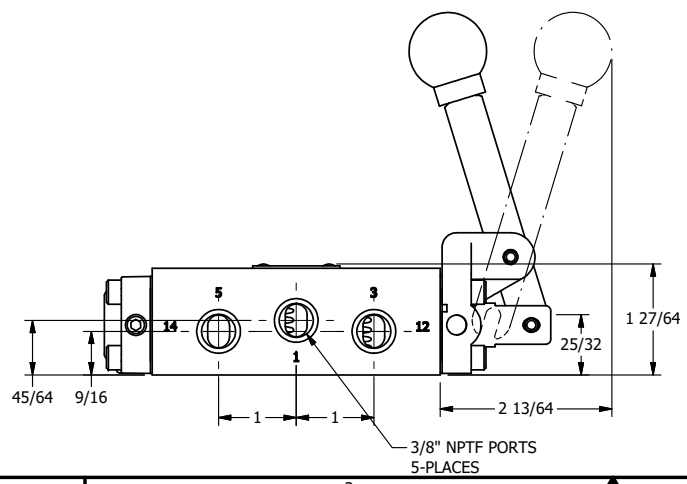

4

3

2

1

AAA
PRODUCTS
INTERNATIONAL

**AAA PRODUCTS
INTERNATIONAL**
7114 Harry Hines Blvd
Dallas, TX 75235

TITLE: 1/4" SIDE PORT, LEVER, 2 POS,
REAR DETENT, LOCKOUT B

DRAWING NO.:
DIM_667V