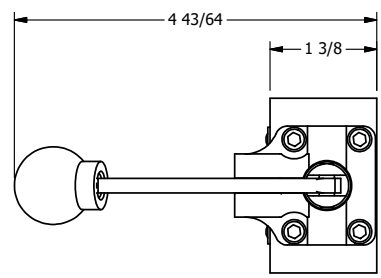

4

3

2

1

AAA
PRODUCTS
INTERNATIONAL

**AAA PRODUCTS
INTERNATIONAL**
7114 Harry Hines Blvd
Dallas, TX 75235

TITLE: 1/4" SIDE PORT, LEVER, 2 POS,
REAR DETENT, LOCKOUT B

DRAWING NO.:
DIM_667V