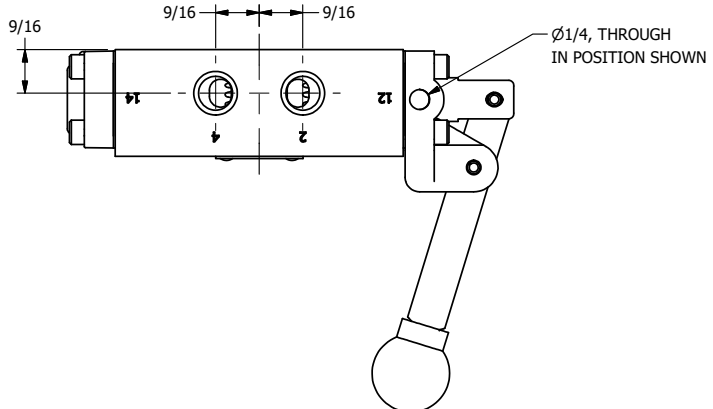

4

3

2

1

AAA
PRODUCTS
INTERNATIONAL

**AAA PRODUCTS
INTERNATIONAL**
7114 Harry Hines Blvd
Dallas, TX 75235

TITLE: 1/4" SIDE PORT, LEVER, 2 POS,
REAR DETENT, LOCKOUT B

DRAWING NO.:
DIM_667V