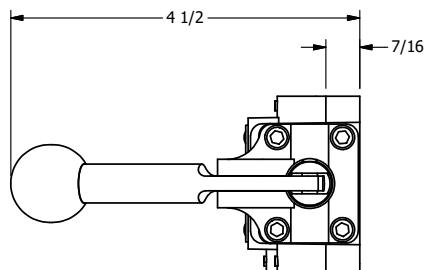

4

3

2

1

AAA
PRODUCTS
INTERNATIONAL
AAA PRODUCTS INTERNATIONAL
7114 Harry Hines Blvd
Dallas, TX 75235

TITLE: 1/4" SIDE PORT, LEVER, 3 POS,
DETENT C, SPR CTR FROM A,
CLSD CTR SPL, STAINLESS

DRAWING NO.:
DIM_665VY