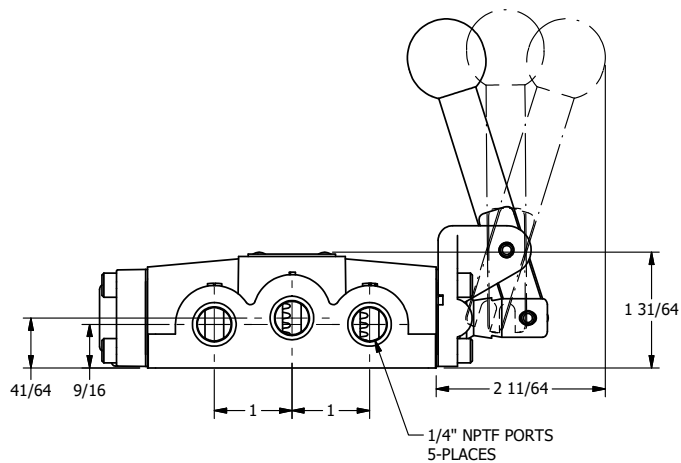

4

3

2

1

AAA
PRODUCTS
INTERNATIONAL
AAA PRODUCTS INTERNATIONAL
7114 Harry Hines Blvd
Dallas, TX 75235

TITLE: 1/4" SIDE PORT, LEVER, 3 POS,
DETENT C, SPR CTR FROM A,
CLSD CTR SPL, STAINLESS

DRAWING NO.:
DIM_665VY