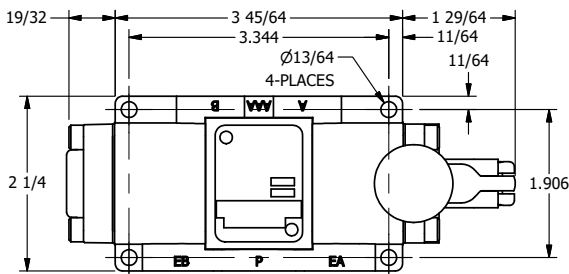

4

3

2

1

AAA
PRODUCTS
INTERNATIONAL
AAA PRODUCTS INTERNATIONAL
7114 Harry Hines Blvd
Dallas, TX 75235

TITLE: 1/4" SIDE PORT, LEVER, 3 POS,
DETENT C, SPR CTR FROM A,
CLSD CTR SPL, STAINLESS

DRAWING NO.:
DIM_665VY