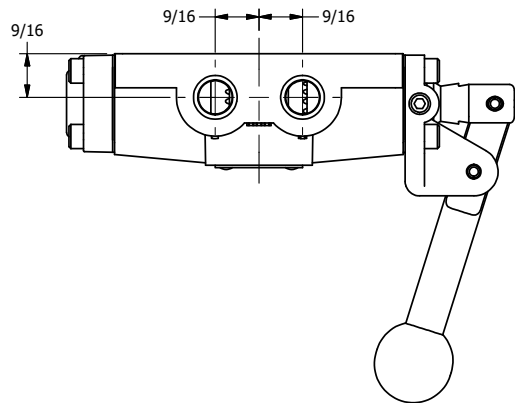

4

3

2

1

AAA
PRODUCTS
INTERNATIONAL
AAA PRODUCTS INTERNATIONAL
7114 Harry Hines Blvd
Dallas, TX 75235

TITLE: 1/4" SIDE PORT, LEVER, 3 POS,
DETENT C, SPR CTR FROM A,
CLSD CTR SPL, STAINLESS

DRAWING NO.:
DIM_665VY