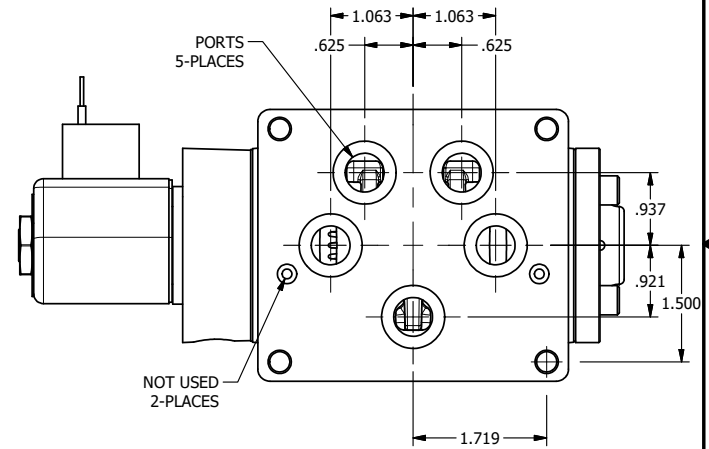

4

3

2

1

AAA
PRODUCTS
INTERNATIONAL

AAA PRODUCTS INTERNATIONAL
7114 Harry Hines Blvd
Dallas, TX 75235

TITLE: 1/2" SUBPLATE, SNGL SOL, 2 POS,
SPRING RTRN, CLASSIC SOL,
LCKNG OVRD, 1/8" NPTF PORT 5

DRAWING NO.:
DIM_664V