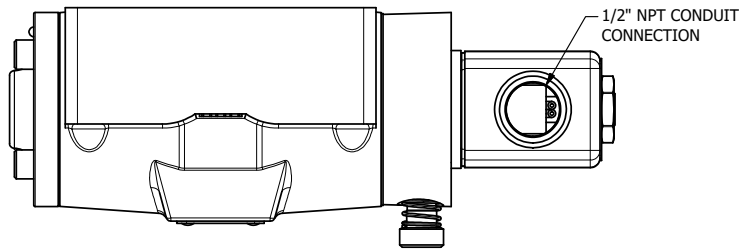

4

3

2

1

AAA
PRODUCTS
INTERNATIONAL

AAA PRODUCTS INTERNATIONAL
7114 Harry Hines Blvd
Dallas, TX 75235

TITLE: 1/2" SUBPLATE, SNGL SOL, 2 POS,
SPRING RTRN, CLASSIC SOL,
LCKNG OVRD, 1/8" NPTF PORT 5

DRAWING NO.:
DIM_664V