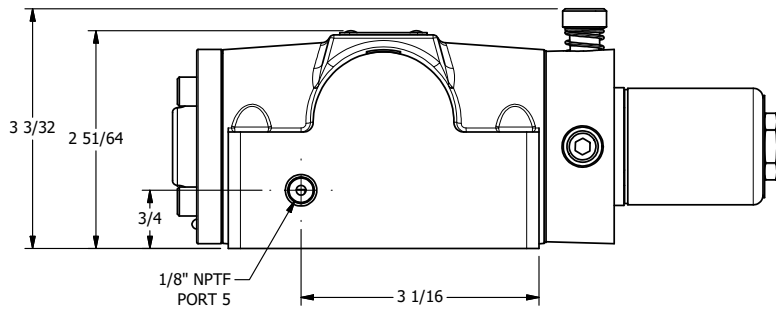

4

3

2

1

AAA
PRODUCTS
INTERNATIONAL

AAA PRODUCTS INTERNATIONAL
7114 Harry Hines Blvd
Dallas, TX 75235

TITLE: 1/2" SUBPLATE, SNGL SOL, 2 POS,
SPRING RTRN, CLASSIC SOL,
LCKNG OVRD, 1/8" NPTF PORT 5

DRAWING NO.:
DIM_664V