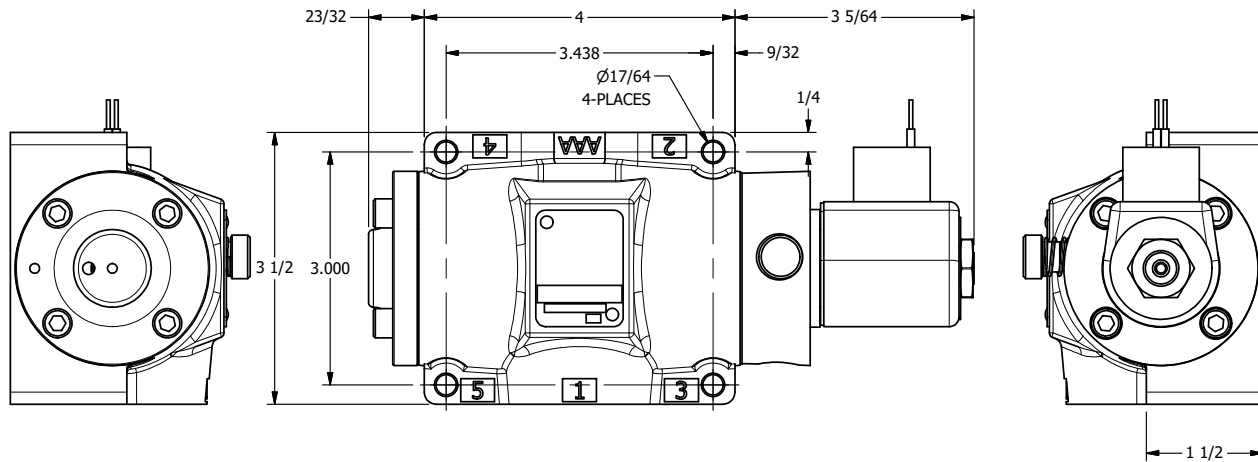

4

3

2

1

AAA
PRODUCTS
INTERNATIONAL

AAA PRODUCTS INTERNATIONAL
7114 Harry Hines Blvd
Dallas, TX 75235

TITLE: 1/2" SUBPLATE, SNGL SOL, 2 POS,
SPRING RTRN, CLASSIC SOL,
LCKNG OVRD, 1/8" NPTF PORT 5

DRAWING NO.:
DIM_664V