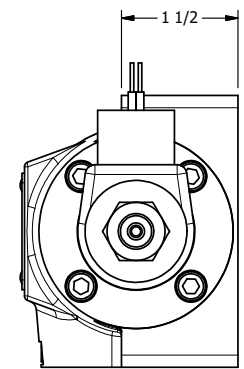

4

3

2

1

AAA
PRODUCTS
INTERNATIONAL

AAA PRODUCTS INTERNATIONAL
7114 Harry Hines Blvd
Dallas, TX 75235

TITLE: 1/2" SUBPLATE, SNGL SOL, 2 POS,
SPRING RTRN, CLASSIC SOL,
EXT PILOT, 1/8" NPTF PORT 5

DRAWING NO.:
DIM_663V