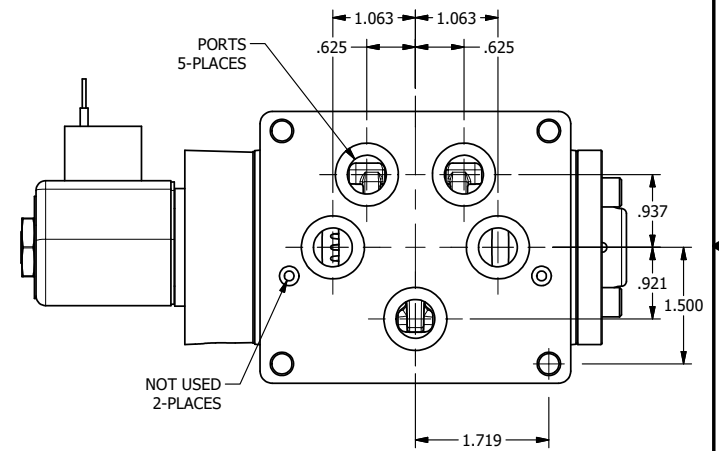

4

3

2

1

AAA
PRODUCTS
INTERNATIONAL

AAA PRODUCTS INTERNATIONAL
7114 Harry Hines Blvd
Dallas, TX 75235

TITLE: 1/2" SUBPLATE, SNGL SOL, 2 POS,
SPRING RTRN, CLASSIC SOL,
EXT PILOT, 1/8" NPTF PORT 5

DRAWING NO.:
DIM_663V