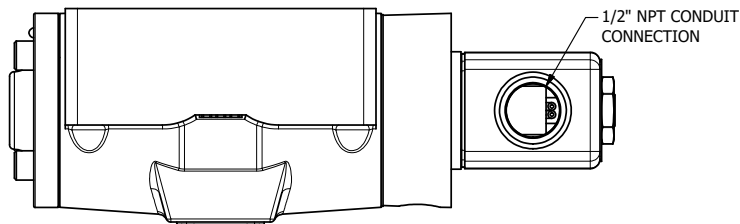

4

3

2

1

AAA
PRODUCTS
INTERNATIONAL

AAA PRODUCTS INTERNATIONAL
7114 Harry Hines Blvd
Dallas, TX 75235

TITLE: 1/2" SUBPLATE, SNGL SOL, 2 POS,
SPRING RTRN, CLASSIC SOL,
EXT PILOT, 1/8" NPTF PORT 5

DRAWING NO.:
DIM_663V