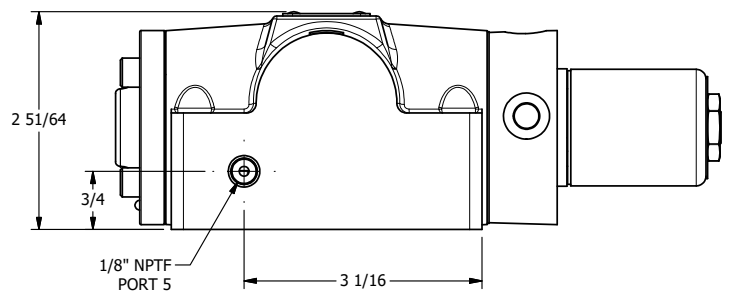

4

3

2

1

AAA
PRODUCTS
INTERNATIONAL

AAA PRODUCTS INTERNATIONAL
7114 Harry Hines Blvd
Dallas, TX 75235

TITLE: 1/2" SUBPLATE, SNGL SOL, 2 POS,
SPRING RTRN, CLASSIC SOL,
EXT PILOT, 1/8" NPTF PORT 5

DRAWING NO.:
DIM_663V