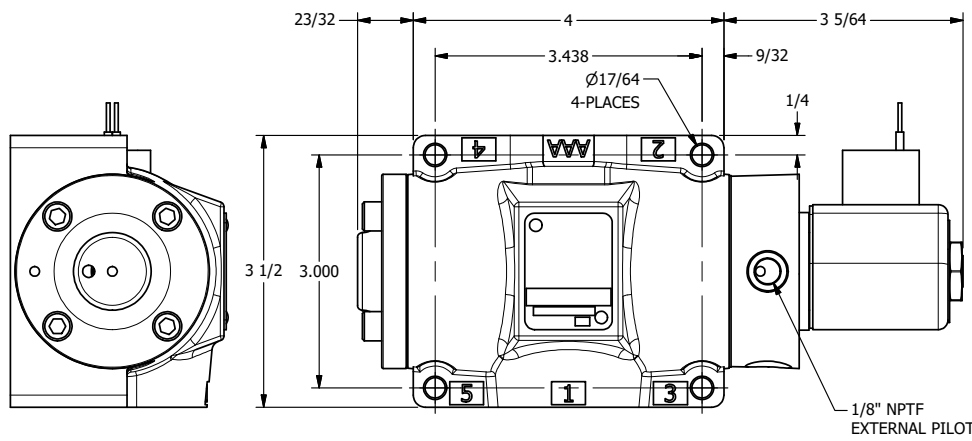

4

3

2

1

AAA
PRODUCTS
INTERNATIONAL

AAA PRODUCTS INTERNATIONAL
7114 Harry Hines Blvd
Dallas, TX 75235

TITLE: 1/2" SUBPLATE, SNGL SOL, 2 POS,
SPRING RTRN, CLASSIC SOL,
EXT PILOT, 1/8" NPTF PORT 5

DRAWING NO.:
DIM_663V