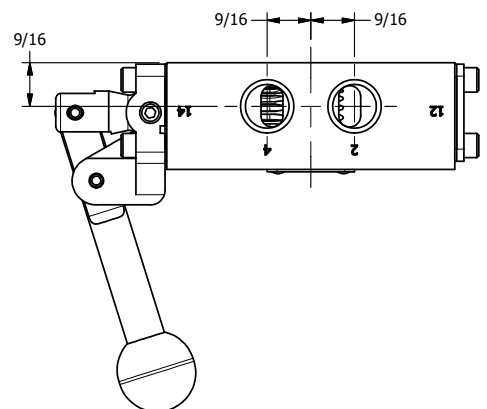

4

3

2

1

AAA
PRODUCTS
INTERNATIONAL

**AAA PRODUCTS
INTERNATIONAL**
7114 Harry Hines Blvd
Dallas, TX 75235

TITLE: 3/8" SIDE PORT, LEVER, 3 POS,
DETENT A, SPR CTR FROM C,
REGEN CTR SPOOL, RVRS BUILD

DRAWING NO.:
DIM_660VY