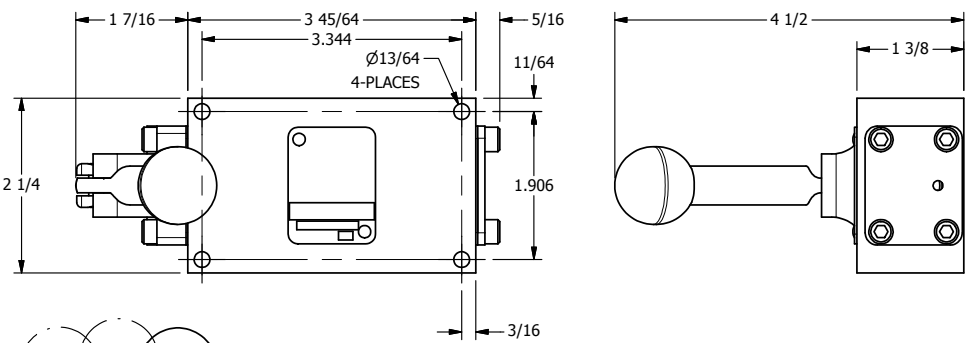

4

3

2

1

AAA
PRODUCTS
INTERNATIONAL

**AAA PRODUCTS
INTERNATIONAL**
7114 Harry Hines Blvd
Dallas, TX 75235

TITLE: 3/8" SIDE PORT, LEVER, 3 POS,
DETENT A, SPR CTR FROM C,
REGEN CTR SPOOL, RVRS BUILD

DRAWING NO.:
DIM_660VY