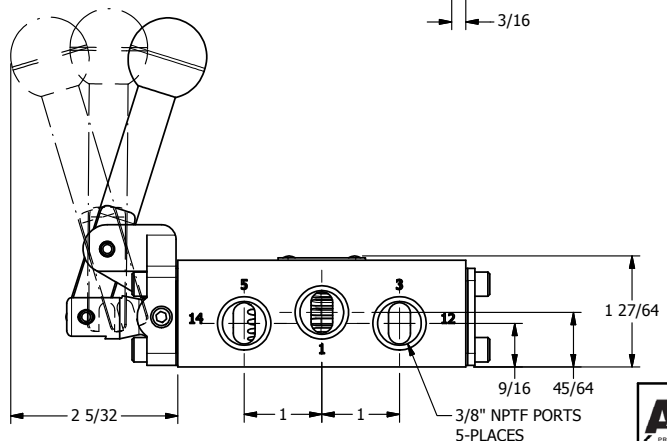

4

3

2

1

AAA
PRODUCTS
INTERNATIONAL

**AAA PRODUCTS
INTERNATIONAL**
7114 Harry Hines Blvd
Dallas, TX 75235

TITLE: 3/8" SIDE PORT, LEVER, 3 POS,
DETENT A, SPR CTR FROM C,
REGEN CTR SPOOL, RVRS BUILD

DRAWING NO.:
DIM_660VY