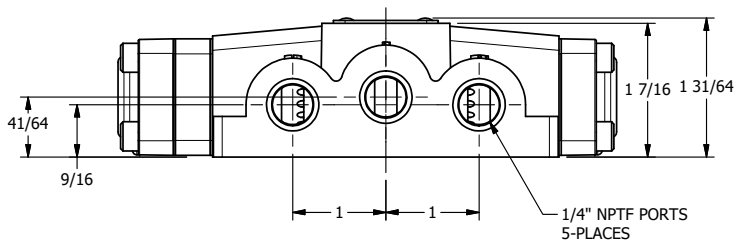

4

3

2

1

**AAA**  
PRODUCTS  
INTERNATIONAL

**AAA PRODUCTS INTERNATIONAL**  
7114 Harry Hines Blvd  
Dallas, TX 75235

TITLE: 1/4" SIDE PORT, DBL PILOT, 3 POS,  
SPR CTR, PILOT SHFT, FLOAT CTR SPL,  
STAINLESS & BRASS

DRAWING NO.:  
DIM\_658VY

THE INFORMATION CONTAINED WITHIN THIS DOCUMENT IS PROPRIETARY TO AAA PRODUCTS AND MAY NOT BE DISCLOSED WITHOUT PRIOR WRITTEN CONSENT

4

3

2

1