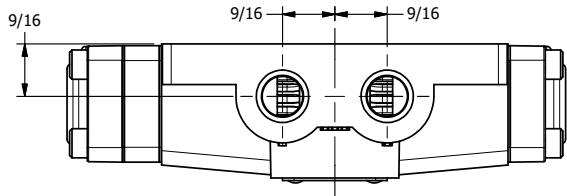

4

3

2

1

**AAA**  
PRODUCTS  
INTERNATIONAL

**AAA PRODUCTS INTERNATIONAL**  
7114 Harry Hines Blvd  
Dallas, TX 75235

TITLE: 1/4" SIDE PORT, DBL PILOT, 3 POS,  
SPR CTR, PILOT SHFT, FLOAT CTR SPL,  
STAINLESS & BRASS

DRAWING NO.:  
DIM\_658VY

THE INFORMATION CONTAINED WITHIN THIS DOCUMENT IS PROPRIETARY TO AAA PRODUCTS AND MAY NOT BE DISCLOSED WITHOUT PRIOR WRITTEN CONSENT

4

3

2

1