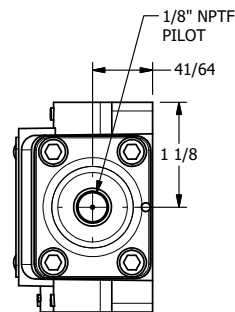

4

3

2

1

**AAA**  
PRODUCTS  
INTERNATIONAL

**AAA PRODUCTS INTERNATIONAL**  
7114 Harry Hines Blvd  
Dallas, TX 75235

TITLE: 1/4" SIDE PORT, DBL PILOT, 3 POS,  
SPR CTR, PILOT SHFT, FLOAT CTR SPL,  
STAINLESS & BRASS

DRAWING NO.:  
DIM\_658VY

THE INFORMATION CONTAINED WITHIN THIS DOCUMENT IS PROPRIETARY TO AAA PRODUCTS AND MAY NOT BE DISCLOSED WITHOUT PRIOR WRITTEN CONSENT

4

3

2

1