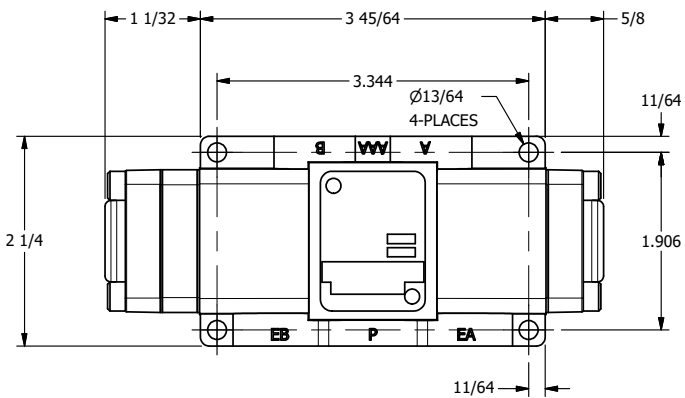

4

3

2

1

**AAA**  
PRODUCTS  
INTERNATIONAL

**AAA PRODUCTS INTERNATIONAL**  
7114 Harry Hines Blvd  
Dallas, TX 75235

TITLE: 1/4" SIDE PORT, DBL PILOT, 3 POS,  
SPR CTR, PILOT SHFT, FLOAT CTR SPL,  
STAINLESS & BRASS

DRAWING NO.:  
DIM\_658VY

THE INFORMATION CONTAINED WITHIN THIS DOCUMENT IS PROPRIETARY TO AAA PRODUCTS AND MAY NOT BE DISCLOSED WITHOUT PRIOR WRITTEN CONSENT

4

3

2

1