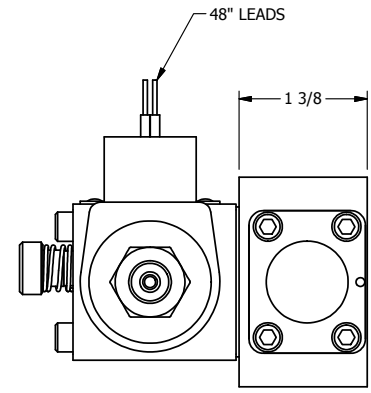

4

3

2

1

AAA
PRODUCTS
INTERNATIONAL

**AAA PRODUCTS
INTERNATIONAL**
7114 Harry Hines Blvd
Dallas, TX 75235

TITLE: 1/4" SIDE PORT, SNGL SOL, 2 POS,
SPRING RTRN, CLASSIC SOL,
LCKNG OVRD

DRAWING NO.:
DIM_657V