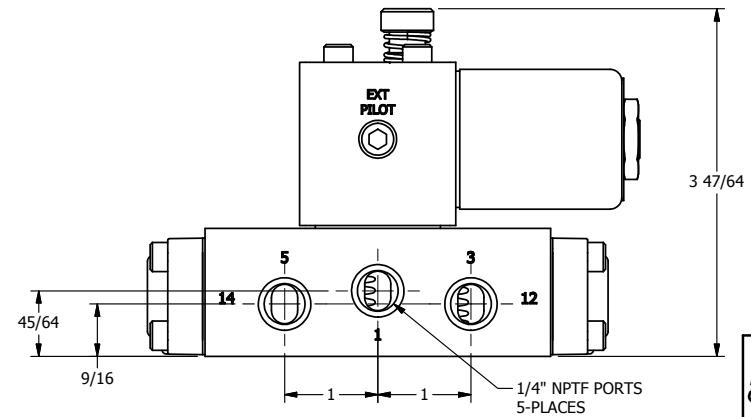

4

3

2

1

AAA
PRODUCTS
INTERNATIONAL

**AAA PRODUCTS
INTERNATIONAL**
7114 Harry Hines Blvd
Dallas, TX 75235

TITLE: 1/4" SIDE PORT, SNGL SOL, 2 POS,
SPRING RTRN, CLASSIC SOL,
LCKNG OVRD

DRAWING NO.:
DIM_657V