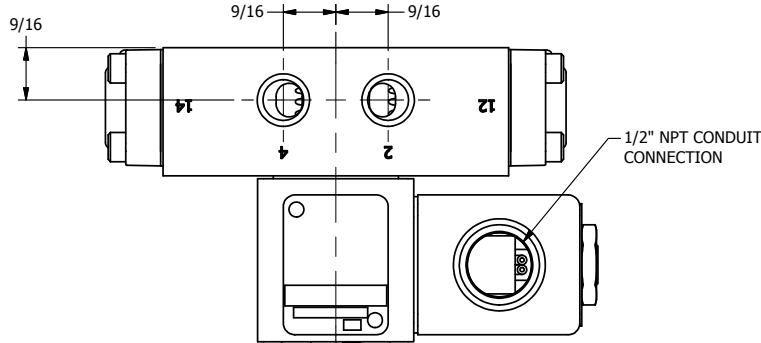

4

3

2

1

AAA
PRODUCTS
INTERNATIONAL

**AAA PRODUCTS
INTERNATIONAL**
7114 Harry Hines Blvd
Dallas, TX 75235

TITLE: 1/4" SIDE PORT, SNGL SOL, 2 POS,
SPRING RTRN, CLASSIC SOL,
LCKNG OVRD

DRAWING NO.:
DIM_657V