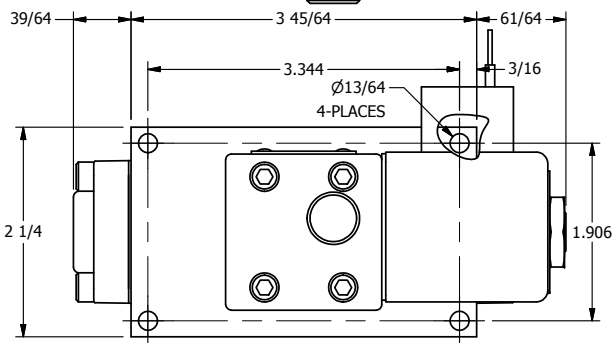

4

3

2

1

AAA
PRODUCTS
INTERNATIONAL

**AAA PRODUCTS
INTERNATIONAL**
7114 Harry Hines Blvd
Dallas, TX 75235

TITLE: 1/4" SIDE PORT, SNGL SOL, 2 POS,
SPRING RTRN, CLASSIC SOL,
LCKNG OVRD

DRAWING NO.:
DIM_657V