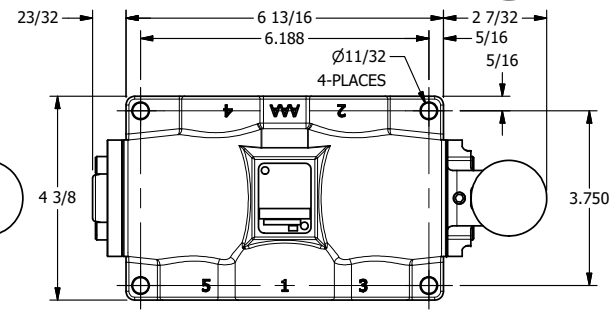

4

3

2

1

AAA
PRODUCTS
INTERNATIONAL
7114 Harry Hines Blvd
Dallas, TX 75235

TITLE: 3/4" SIDE PORT, LEVER, 2 POS,
DETENT, LEVER RTRN, 1/2 SHFT

DRAWING NO.:
DIM_640V

4