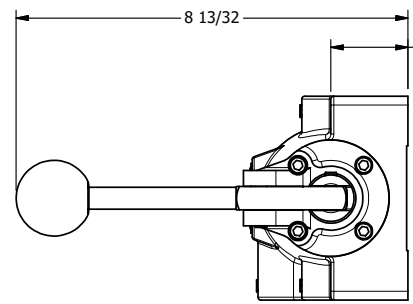

4

3

2

1

AAA
PRODUCTS
INTERNATIONAL
7114 Harry Hines Blvd
Dallas, TX 75235

TITLE: 3/4" SIDE PORT, LEVER, 2 POS,
DETENT, LEVER RTRN, 1/2 SHFT

DRAWING NO.:
DIM_640V

4