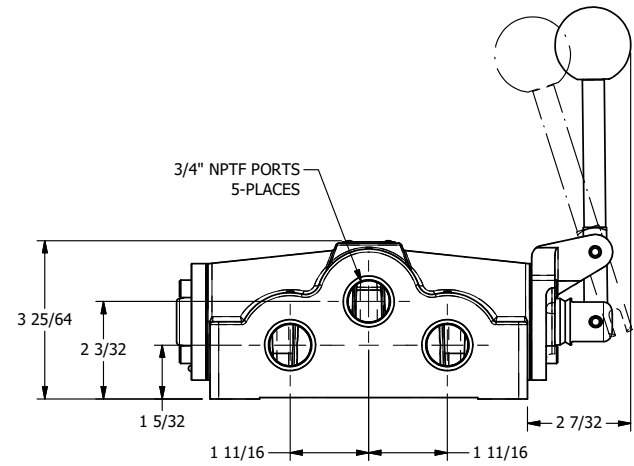

4

3

2

1

AAA
PRODUCTS
INTERNATIONAL
7114 Harry Hines Blvd
Dallas, TX 75235

TITLE: 3/4" SIDE PORT, LEVER, 2 POS,
DETENT, LEVER RTRN, 1/2 SHFT

DRAWING NO.:
DIM_640V

4