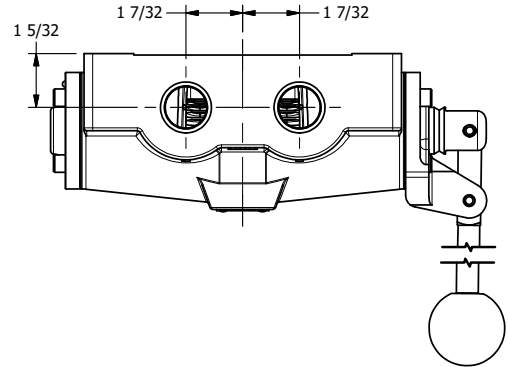

4

3

2

1

AAA
PRODUCTS
INTERNATIONAL
7114 Harry Hines Blvd
Dallas, TX 75235

TITLE: 3/4" SIDE PORT, LEVER, 2 POS,
DETENT, LEVER RTRN, 1/2 SHFT

DRAWING NO.:
DIM_640V

4